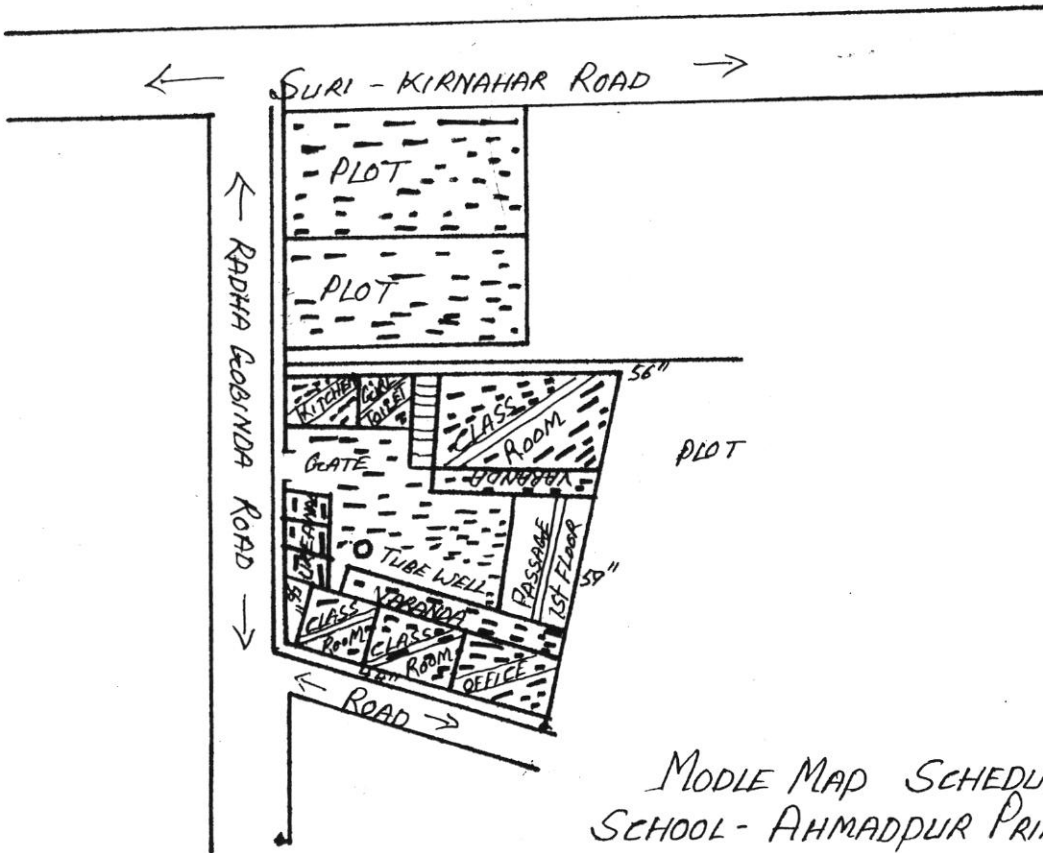

AHMADPUR PRIMARY SCHOOL
MOUZA - AHMADPUR. J.L. NO - 154
P.S. - SAINTHIA. DIST - BIRBHUM.

MODLE MAP SCHEDULE:
 SCHOOL - AHMADPUR PRIMARY SCHOOL
 DISE CODE - 19080704401
 CIRCLE - AHMADPUR. BLOCK - SAINTHIA
 PANCHAYAT - AHMADPUR. MOUZA - AHMADPUR
 J.L. NO - 154. KHATIAN NO - 35
 PLOT NO - 1115/2699. LAND AREA - 2850 SqFT.
 USABLE AREA - 2130 SqFT.
 FALLOW AREA - 720 SqFT.

Complementary.

SENIOR SURVEYOR
 Registration No-237
 Vill. Palasdanga
 P.O. Konarpur, Birbhum

SIG. OF AMIN

Head Teacher
 Ahmadpur Primary School
 Ahmadpur, Dist. - Birbhum.

SIG. OF H.T