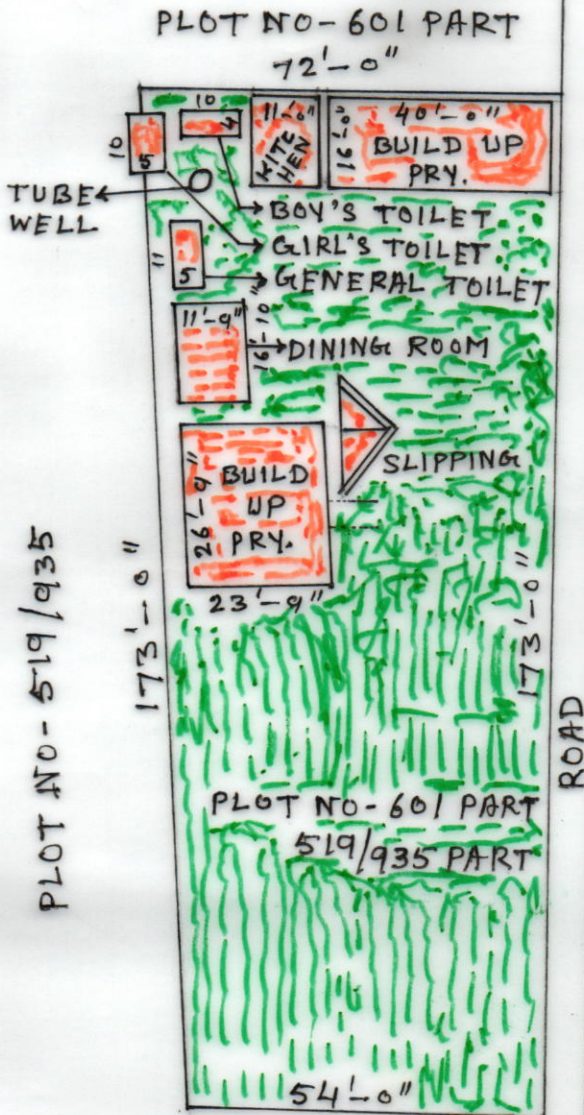

MOUZA - BABUIYA . J. L. NO - 212
P.S - SAINTHIA . DIST - BIRBHUM.

SCALE - 1" = 33'-0"

SCHEDULE

SCHOOL NAME :- BABUIYA PRY.
DISE CODE :- 19080705403
CIRCLE :- AHAMAD PUR.
BLOCK :- SAINTHIA.
PANCHAYAT :- SRINIDHI PUR G.P.
MOUZA :- BABUIYA.
PLOT NO :- 601 PART. 519/935 PART.
AREA OF LAND :- 10890 S.F.T = 0.2500 ACRE.
USABLE AREA :- 1275 S.F.T (PRY.)
FALLOW AREA :- 9615 S.F.T

SEAL & SIG. OF H.T

Mukti Pada Mondal

14.5.15

Head Teacher.

Babula Pary School.

P.O.-Konarpur.

Dist-Birbhum.

DRAWN BY