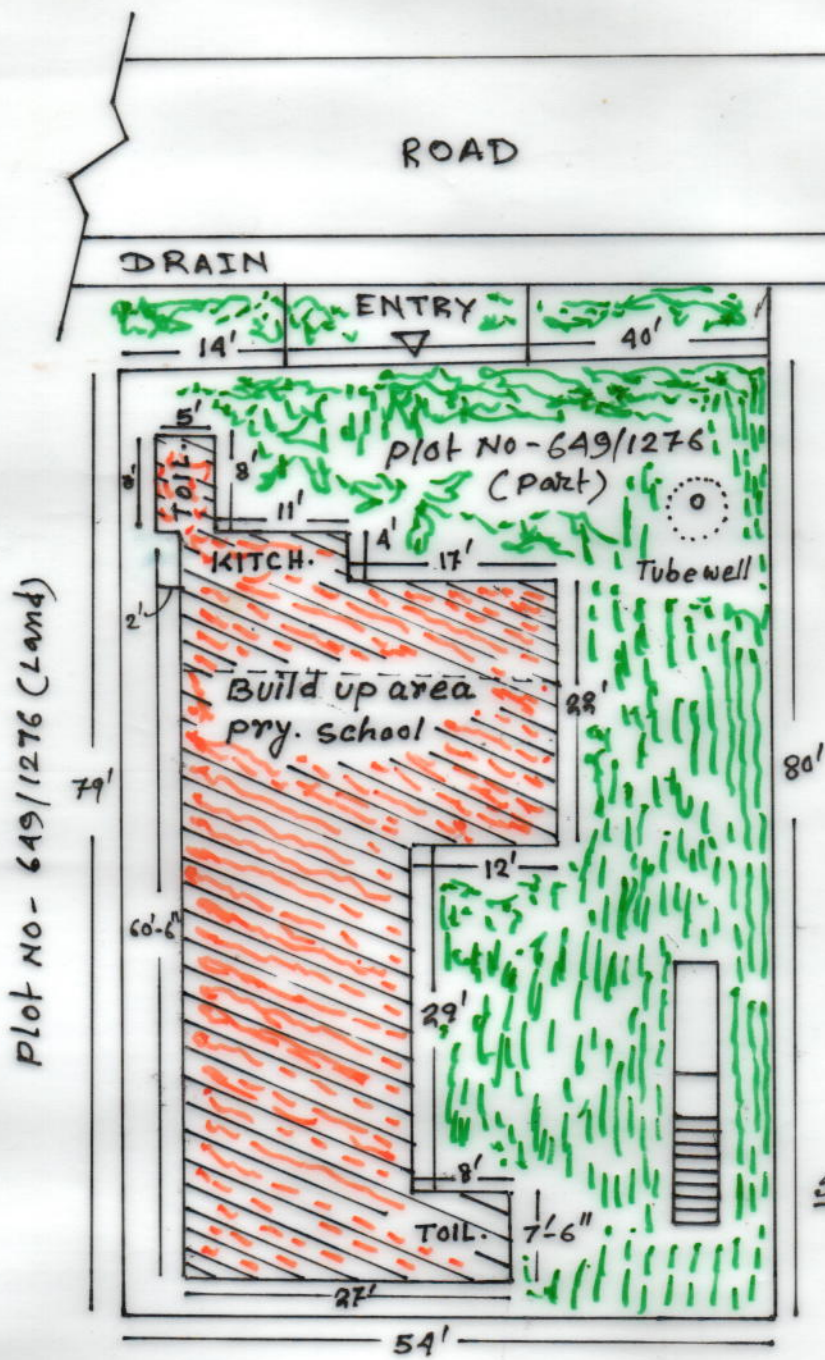

BALLAYPUR PRY SCHOOL

MOUZA - BALLAYPUR, J.L. NO - 227

P.S. - SAINTHIA, DIST. - BIRBHUM

Plot No-649/1276
(Land)

Scale - 1" = 16'

Plot No-649/1276 (Land)

| SCHEDULE | |
|-----------------------|----------------------|
| SCHOOL NAME - | BALLAYPUR PRY.SCHOOL |
| DISE CODE - | 19080705603 |
| CIRCLE - | AHMEDPUR |
| BLOCK - | SAINTHIA |
| PANCHAYAT - | SRINIDHIPUR |
| MOUZA - | BALLAYPUR |
| J.L. NO - | 227 |
| PLOT NO - | 649 |
| KHATIAN NO - | 149 |
| AREA OF THE LAND - | 4286 Sq.Ft. |
| USABLE AREA - | 1532 Sq.Ft. |
| FALLOW AREA - | 2754 Sq.Ft. |
| AREA OF ANG. CENTRE - | |
| AREA OF UPER PRY.- | |