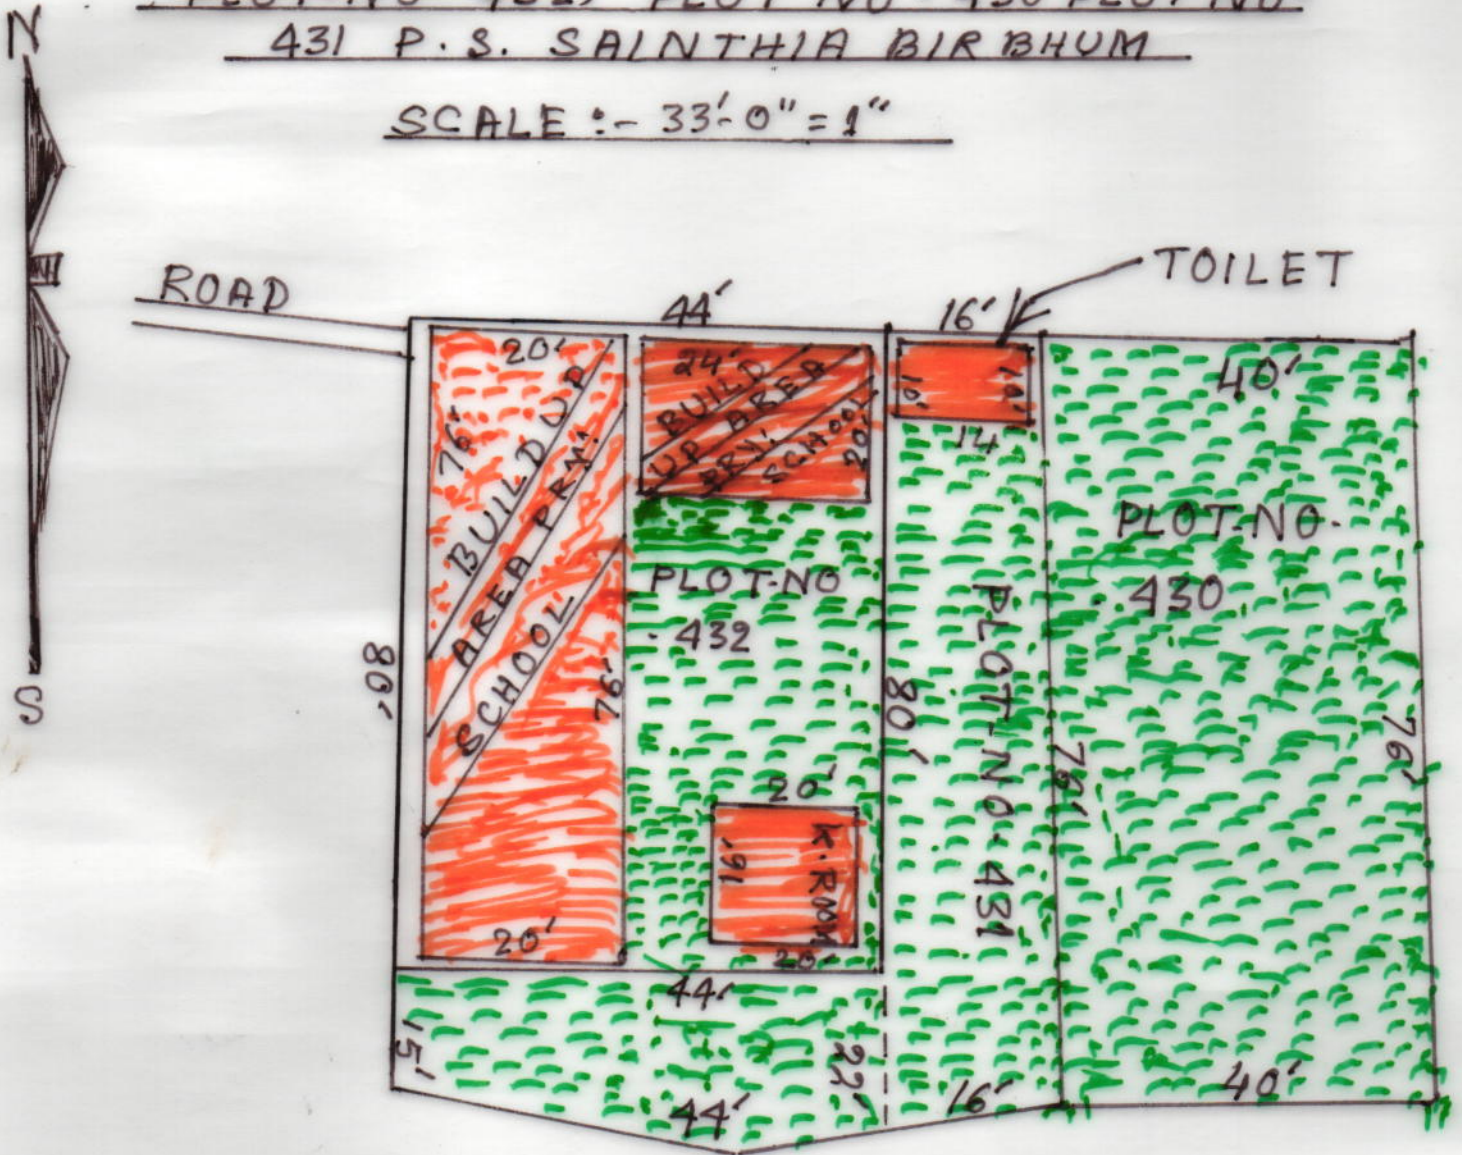

MOUZA. BANDHURA J.L.NO-136

PLOT-NO. 432, PLOT NO - 430 PLOT NO - 431
P.S. SAINTHIA BIRBHUM

SCALE :- 33'-0" = 1"

SCHOOL NAME: BANDHURA

DISE CODE :- 19086057657

CIRCLE :-

BLOCK : SAINTHIA

PANCHAYAT :- BHROMORCALE

MOUZA. BANDHURA J.L.NO-136

PLOT NO - 432, 431, 430

AREA OF LAND :- 8590 sft = 19.7 DESIMAL

USABLE AREA :- 2460 sft = 5.6 DESIMAL

FALLOW AREA :- 6130 sft = 14 DESIMAL

SIG OF AMIN

SK. Lal

VILL:-ADIRAPARA
P.O:-DEWASH, BIRBHUM

Reg NO-1414

Toton Roy

Teacher-in-charge

Bandhura Primary School

Post.-Dewash, Dist.-Birbhumi