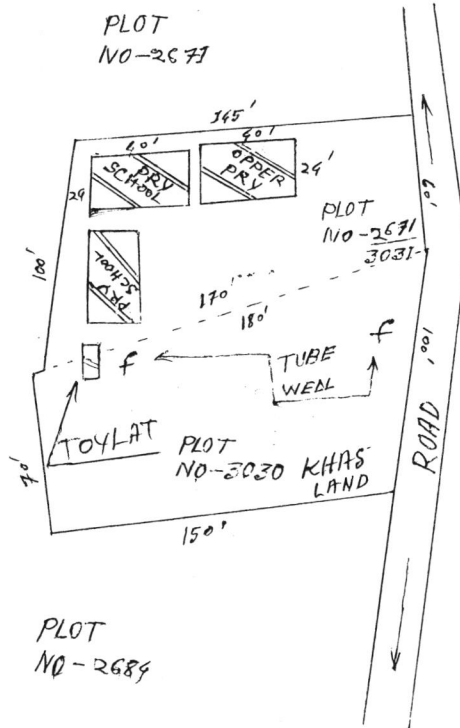

MOUZA:- KAGAS. J.L.NO:- 135
 PLOT NO:- ~~2671~~ 3030, KHATIAN:- 391
 P.S:- SAINTHIA, DIST:- BIRBHUM

SCALE - 80" = 1 MILE

PLOT
 No-2685

SCDUL
SCHOOL NAME:- BELIA KAGAS PART BAICK SCHOOL
BLOCK:- SAINTHIA
PANCHAYAT:- BHMORKOL
MOUZA:- KAGAS
J.L.NO:- 135
PLOT NO:- 2671 3030
KHATIAN:- 391
AREA OF LAND:- 26625 SFT
FALLOW AREA:- 2720 SFT
KHAS LAND:- 19025 SFT

MODEL MAP

Prepared by
 Arunima Bagchi

Saur Kumar Mukherjee
 Head Teacher,
 Belia-Kagas P. B. School