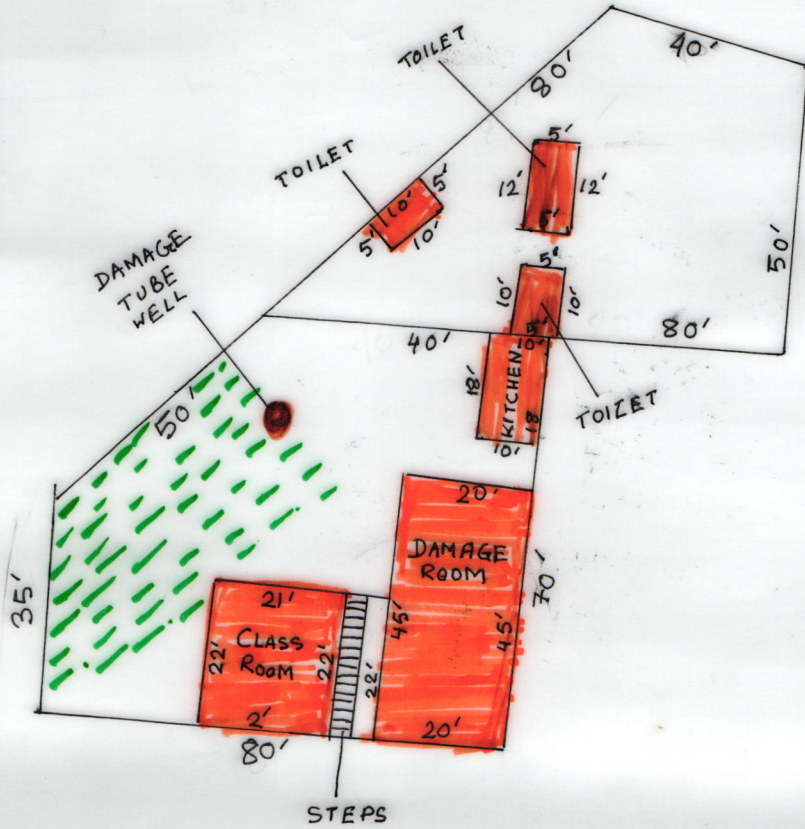

MOUZA: BHABANANDAPUR, J.L: 177

P. S: PANRUI, DIST: BIRBHUM

NOT TO SCALE

SCHEDULE

SCHOOL NAME: BHABANANDAPUR PRY. SCHOOL
DISE CODE: 0701302
CIRCLE: AHMEDPUR,
BLOCK: SINTHIA
PANCHAYET: AMARPUR
MOUZA: BHABANANDAPUR
J.L. NO: 177
PLOT NO: 46, 46/315
KHATIAN NO: 313
AREA OF LAND: 7,500 Sqf
USABLE AREA: 1702 Sqf
FALLOW AREA: 5,798 Sqf