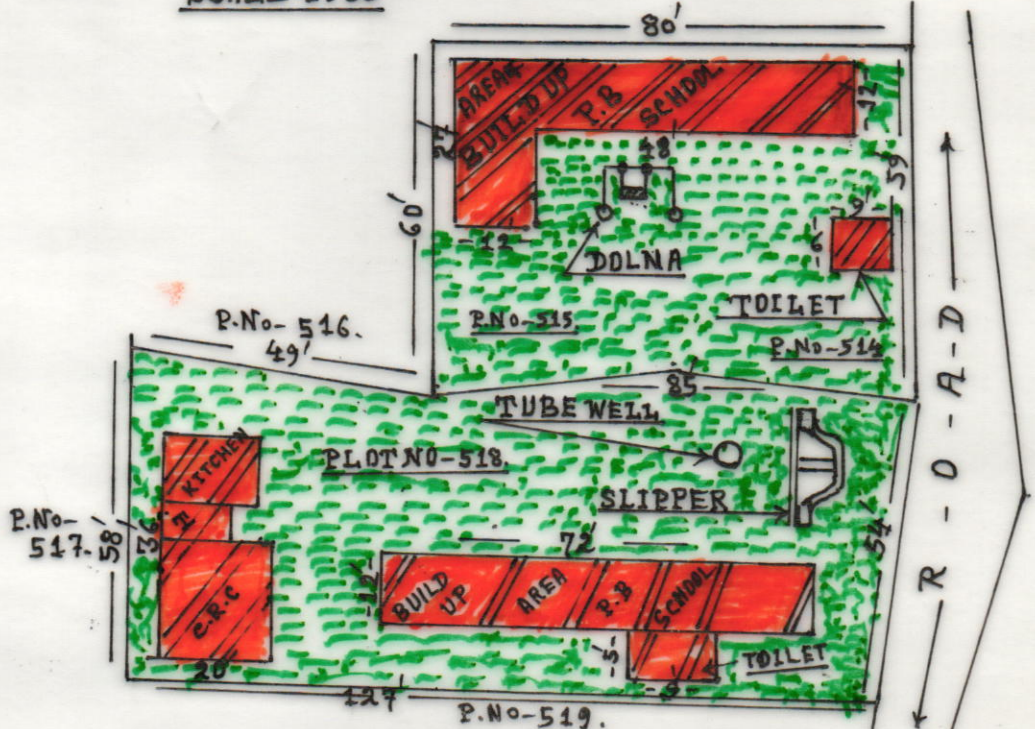

MOUZA-BHRMORKOL. J.LNO-145.
P.S-SAINTHIA.DIST-BIRBHUM.
PLOT NO-514,515,518.

SCALE-1"=33'

SCHEDULE	
SCHOOL NAME:-	BHRMORKOL P.B SCHOOL
DISE CODE :-	19080707104.
CIRCLE :-	AHMADPUR.
BLDCK :-	SAINTHIA.
PANCHYAT :-	BHRMORKOL.
MOUZA :-	BHRMORKOL.
JL No- :-	145.
PLOT No- :-	514, 515, 518.
KHATIANNNO- :-	7389
AREA OF LAND:-	12196 SQFT. OR 0.28 Acre
USABLE AREA:-	2592 SQFT.
FALLOW AREA:-	9604 SQFT.

Sig of H.T.

Gour Chandra Das
 Head Teacher
 Bhromorkole P. B. School
 Bhromorkole, Birbhum.

Drawn by
Mihir Lal Mondal
 M. L. MONDAL
 (Surveyor)
 G. R. No-S/68206/W.B./1733
 Vill+P.O.-Ahmadpur, Birbhum.