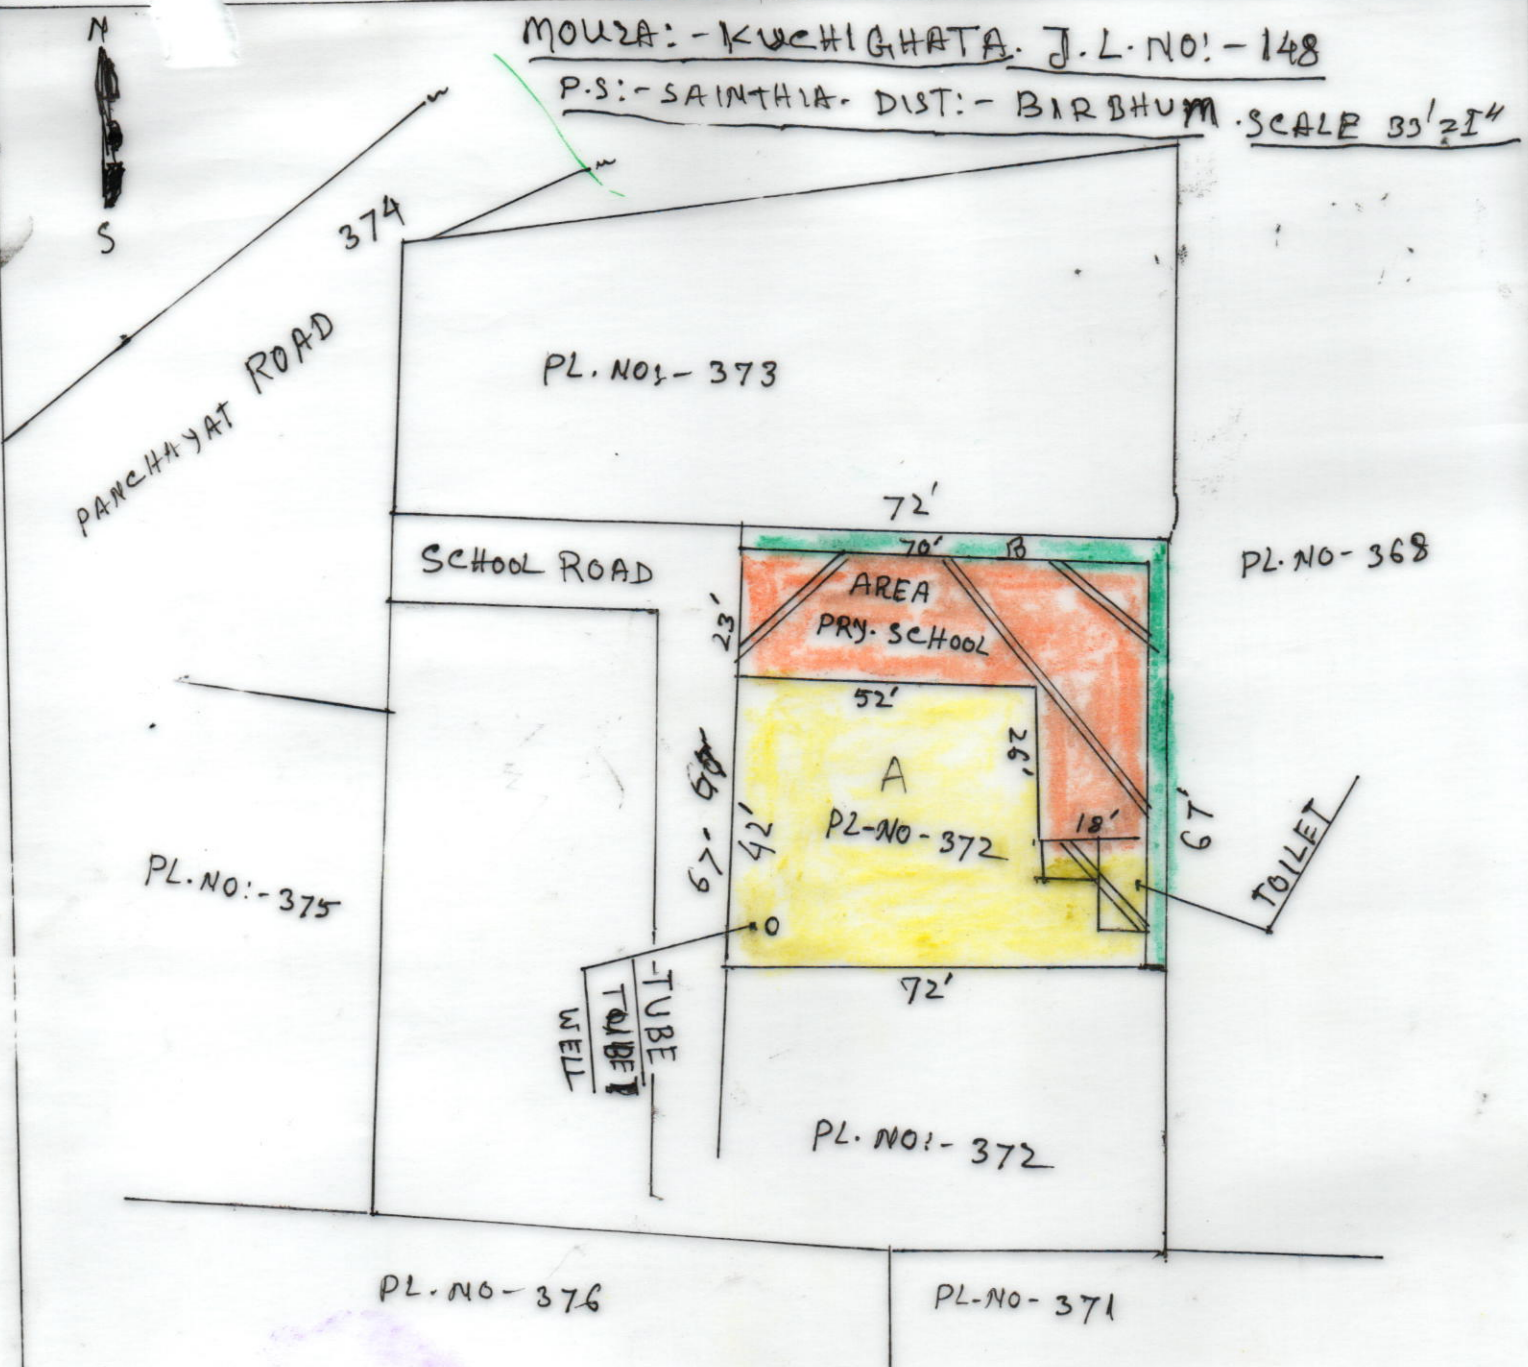

MOUZA: - KUCHIGHATA. J.L. NO: - 148

P.S: - SAINTHIA. DIST: - BIRBHUM. SCALE 33' = 1"

SCHEDULE	
SCHOOL NAME:	ISLAM PUR PRY. School
DISE CODE:-	19080706302
CIRCLE	AHAMADPUR
BLOCK:-	SAINTHIA
PANCHAYAT:-	BHROMORKOLE
MOUZA:-	KUCHIGHATA.NO. 148
PLOT NO:-	372
J.L. NO:-	148
KHATIAN NO:-	
AREA OF LAND:-	4824 S.FT.
USABLE AREA:-	2.11 ACRE
FALLOW AREA:-	4546 S.FT. (PRY+ A)
	278 S.FT. (B)

SIG. OF H.T
Subren Chatterjee

Head Teacher
 Islampur Primary School
 Ahamadpur/Birbhum

DRAWN BY
 GADADHAR PAL
 Surveyer
 GADADHAR PAL
 G. R. No. - 5168

20.05.2018 Vill. - Kusumjatra