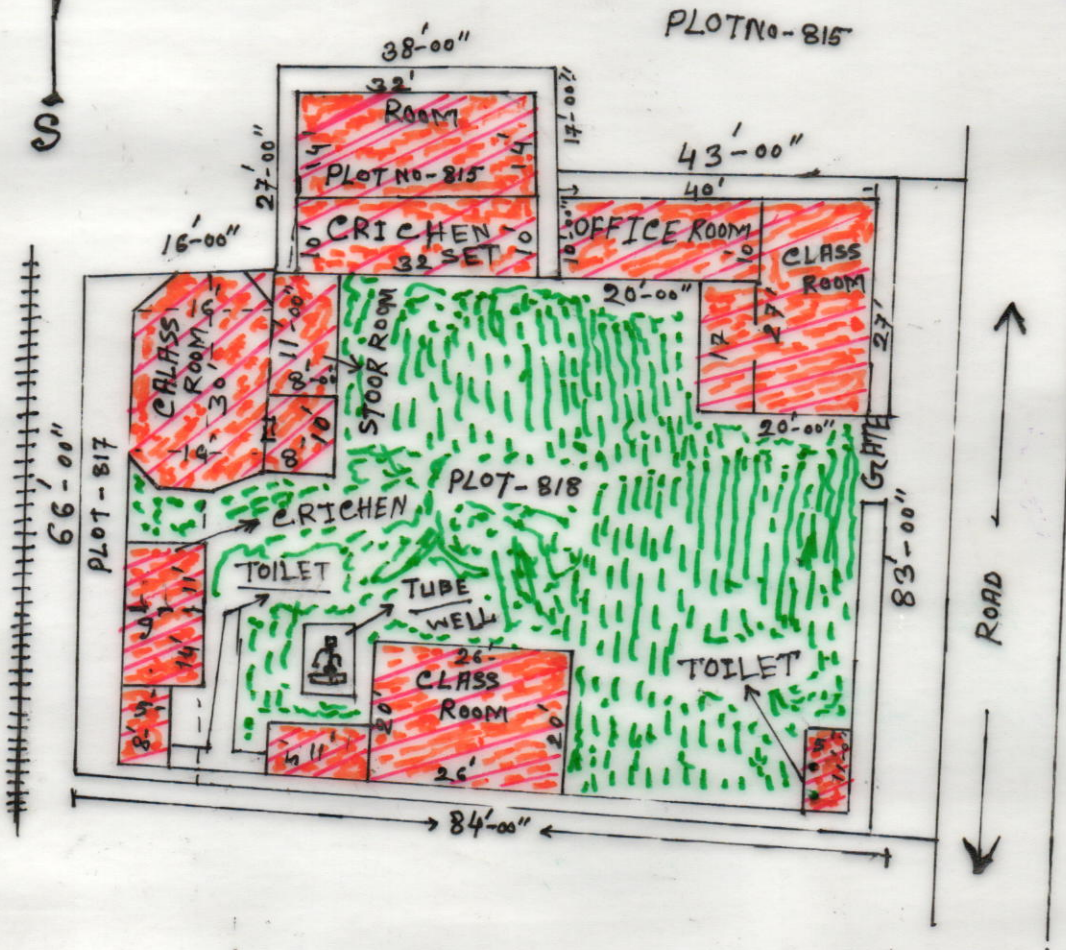

MOUZA - KALURAY PUR J.L.No - 213
 P.S - SAINTHIA DIST - BIRBHUM
SCALE - 33'-0" = 1"

MODEL
MAP

SCHEDULE

SCHOOLNAME - KALURAY PUR PRYMARI
 DISE CODE - 19080705502
 CIRCLE - AHMAD PUR
 BLOCK - SAINTHIA
 PANCHAYAT - SRINIDHI PUR
 MOUZA - KALURAY PUR
 J.L.No - 213, PLOT NO - 818, 817, 815
 AREA LAND - 18 DECIMAL OR. 7840 SFT
 USABLE AREA - 3051 SFT → PRY
 FALLOW AREA - 4789 SFT