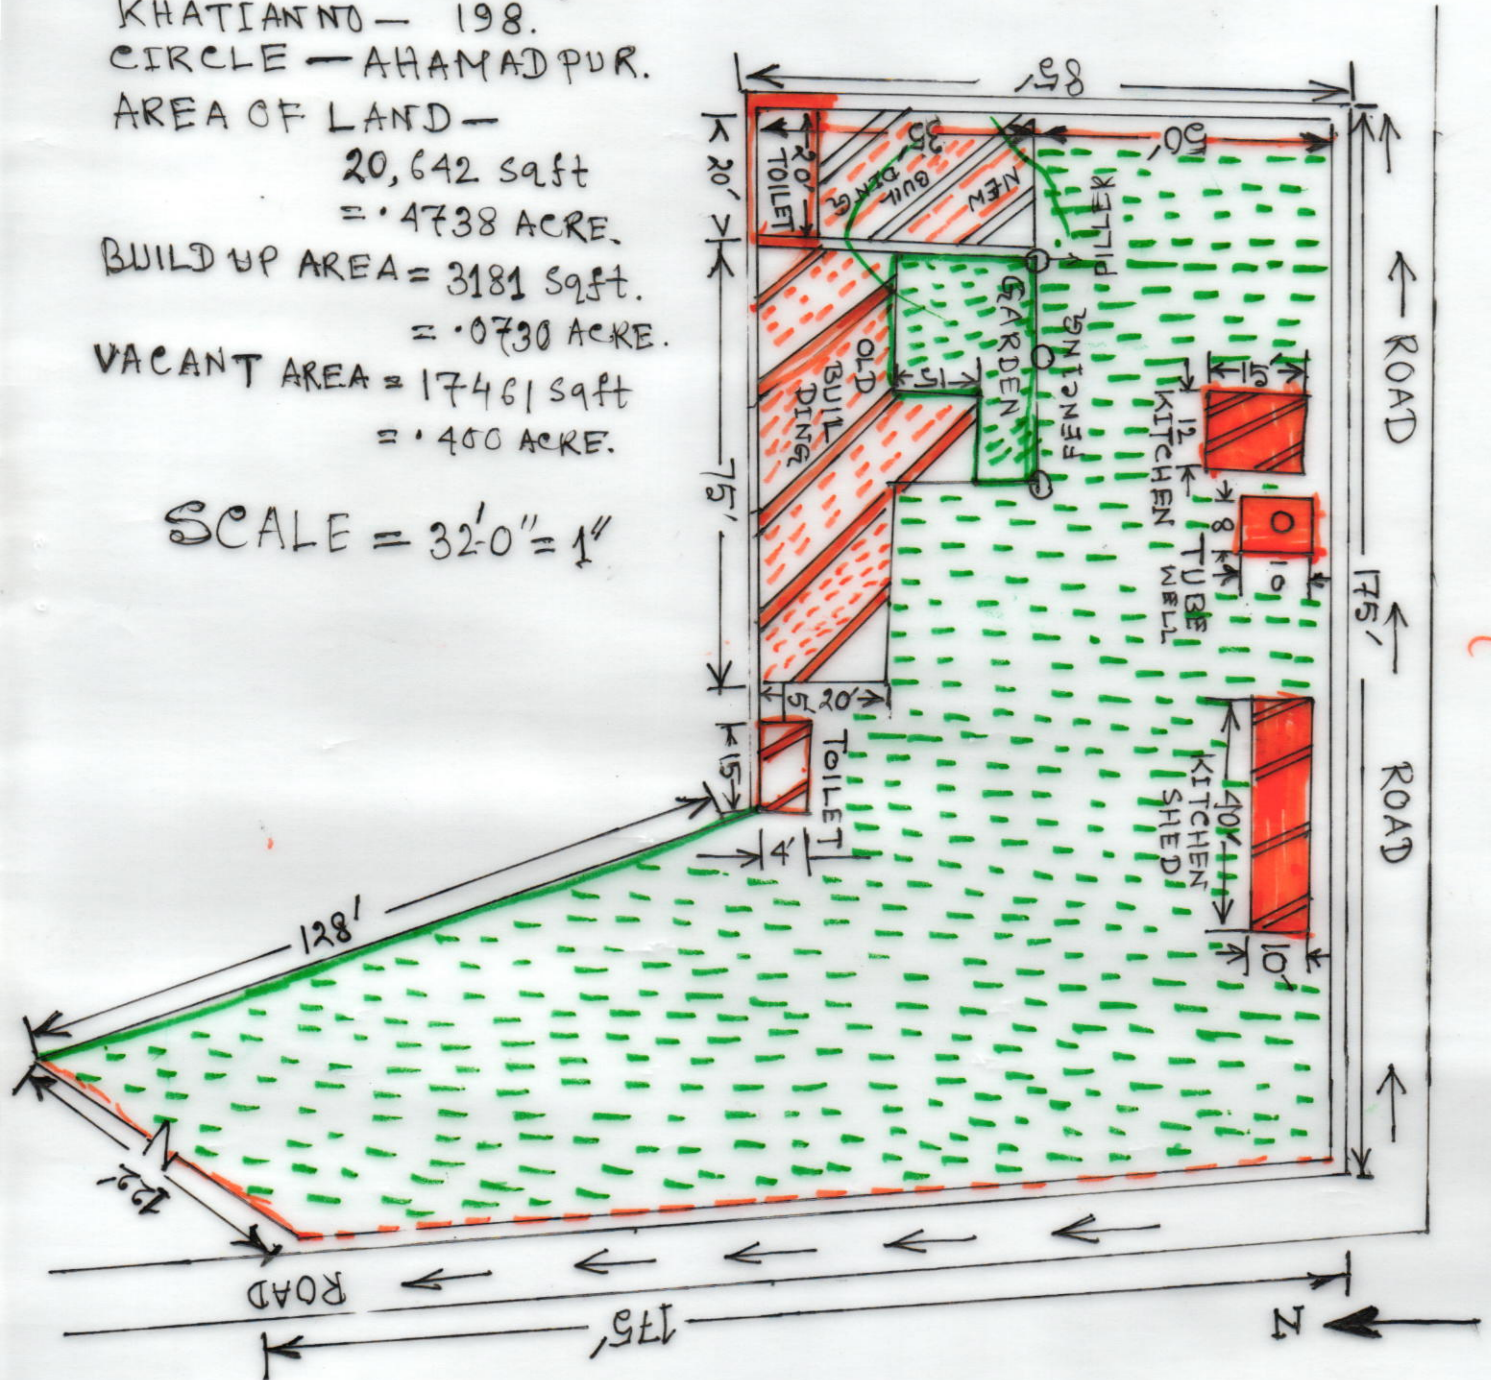

KEORA GADADHAR PUR J.B SCHOOL

DICE CODE - 0701301

MOUZA - JINAI PUR.

J.L NO - 175

PLOT NO - 1136, 1137,

KHATI ANNO - 198.

CIRCLE - AHAMAD PUR.

AREA OF LAND -

20,642 sqft

= .4738 ACRE.

BUILD UP AREA = 3181 sqft.

= .0730 ACRE.

VACANT AREA = 17461 sqft

= .400 ACRE.

SCALE = 32'0" = 1"

Prashil Kumar Sinha