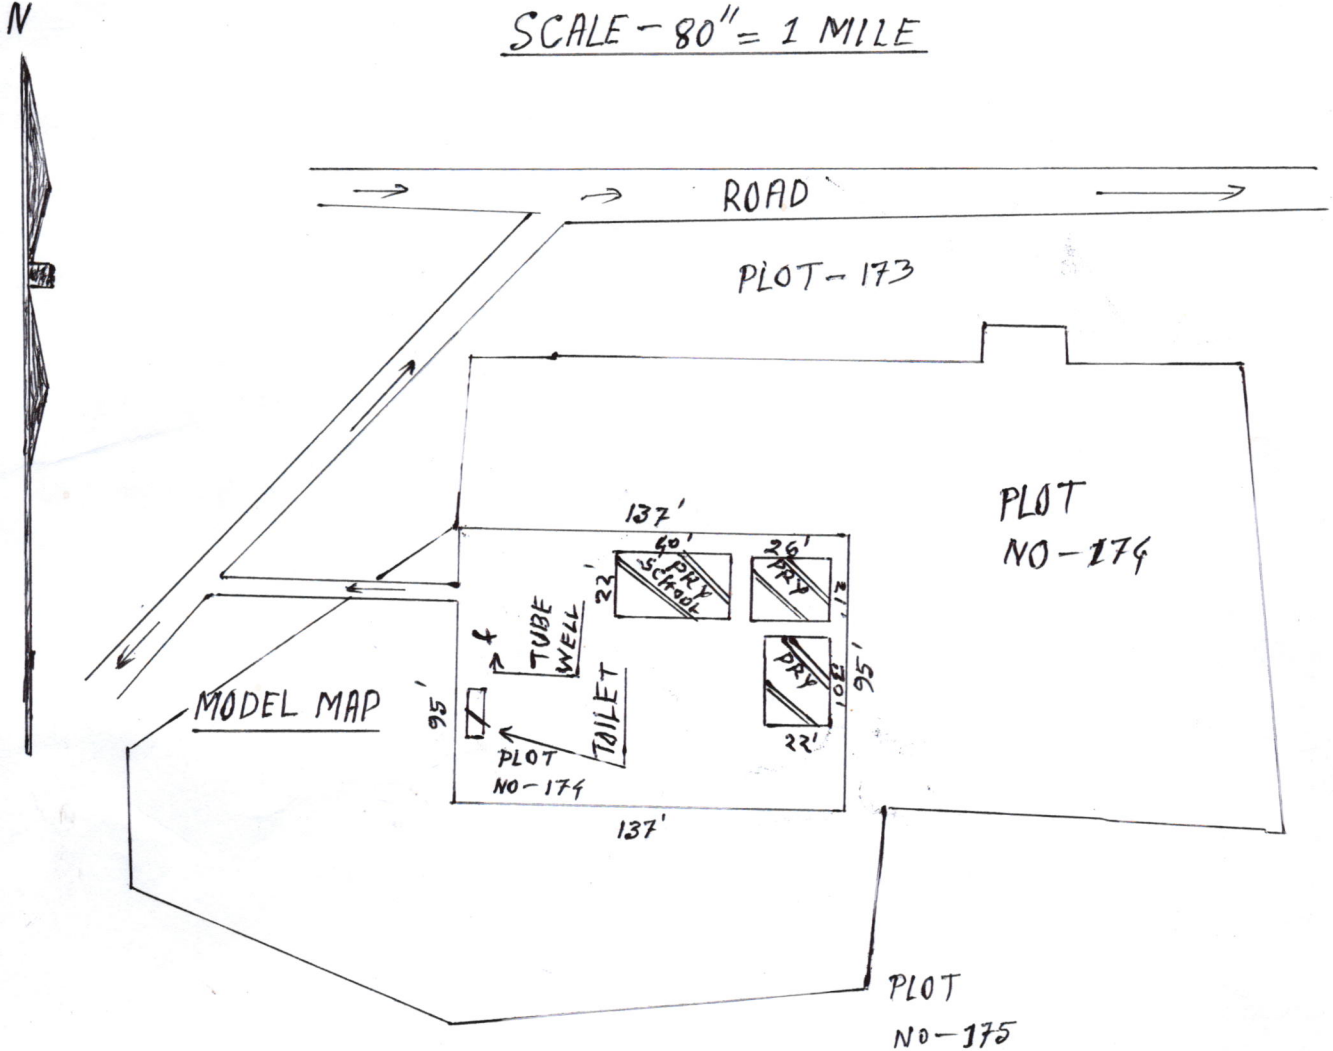

MOUZA :- KAGAS . J.L NO :- 135

PLOT NO :- 174 . KHATAN NO :- 1003

P.S :- SAINTHIA . DIST :- BIRBHUM

SCALE - 80" = 1 MILE

### SCHEDULE

SCHOOL NAME :- KESHAB DAS SMRITI PRIMARY

DISE :- 19080706802

CIRCLE :- AHMADPUR

BLOCK :- SAINTHIA

PANCHAYAT :- BHROMKOLE

MOUZA :- KAGAS

J.L NO :- 135

PLOT NO :- 174

KHATAN NO :- 1003

AREA OF LAND :- 13015 SFT

FALLOW AREA :- 2020 SFT

MODEL MAP

Ram Narayan Karan

Prepared by  
Aswini Bagdi