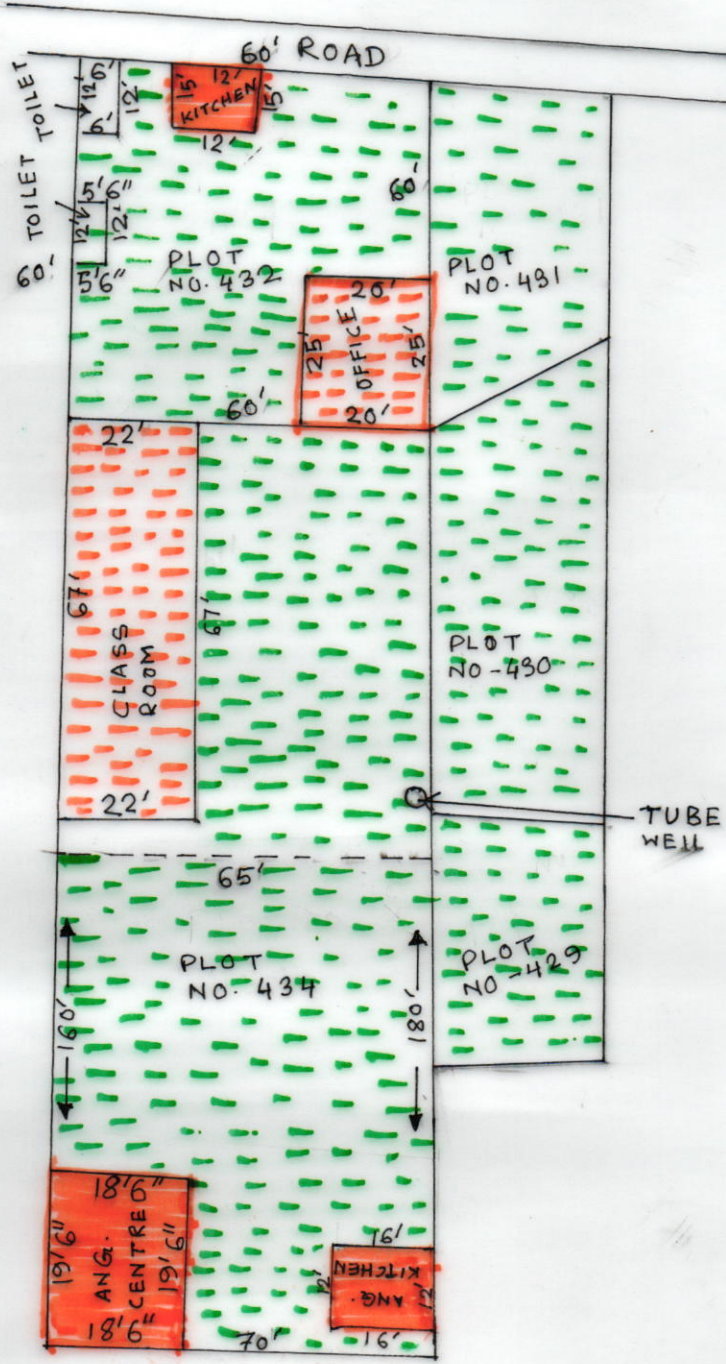

MOUZA: BHABAIPUR, J.L NO:170

P.S:- PANRUI, DIST: BIRBHUM

NOT TO SCALE

SCHEDULE	
SCHOOL NAME :	KESHAIPUR PRY. SCHOOL
DISE CODE :	0701803
CIRCLE :	AHMADPUR
BLOCK :	SINTHIA
PANCHAYET :	AMARPUR
MOUZA :	BHABAIPUR
J.L NO :	- 170
PLOT NO :	- 432, 434
KHATIANNNO -	87
USABLE AREA :	272 sqf
AREA OF ANG. CENTRE :	552 sqf
AREA OF LAND :	14,650 sqf
FALLOW AREA :	11,926 sqf