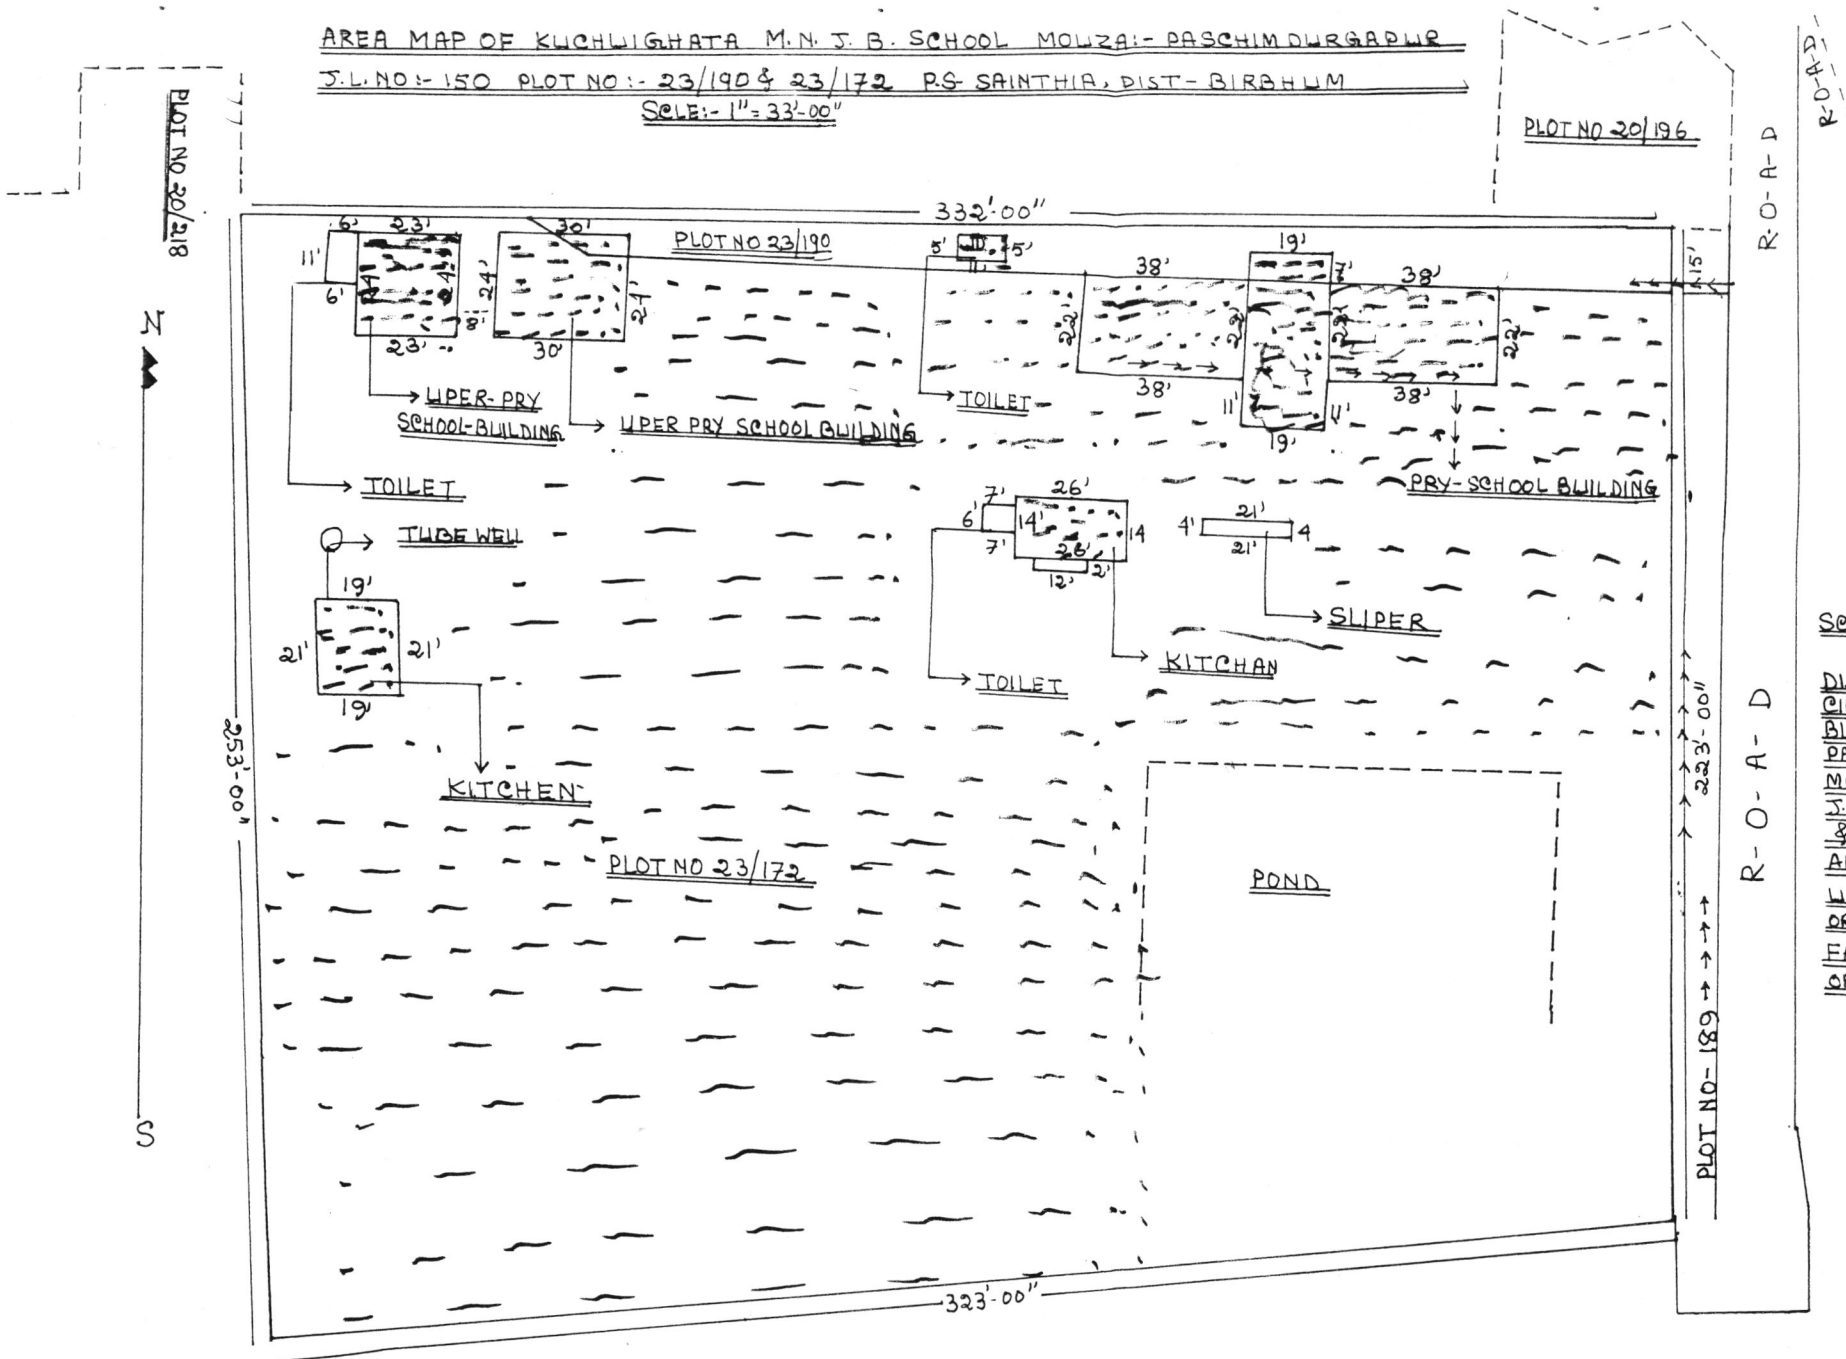

AREA MAP OF KUCHUIGHATA M.N.J.B. SCHOOL MOLZA:- PASCHIMDURGAPUR

J.L. NO:- 150 PLOT NO:- 23/190 & 23/172 PS SAINTHIA, DIST- BIRAHUM

SCALE:- 1"=33'-00"

SCHEDULE

SCHOOL NAME:- KUCHUIGHATA  
M.N.J.B. SCHOOL  
DISE CODE:- 19080706401  
CIRCLE:- AHMEDPUR  
BLOCK- SAINTHIA  
PANCHAYER:- BHARAMAREKOLE  
MOLZA:- PASCHIMDURGAPUR  
J.L. NO:- 150 PLOT NO:- 23/190  
& 23/172 KH. NO:-  
AREA OF LAND:-  
USABLE LAND:- 4738 SFT  
OR 0.1087 ACRE  
FALLOW LAND:- 73207 SFT  
OR 1.6806 ACRE