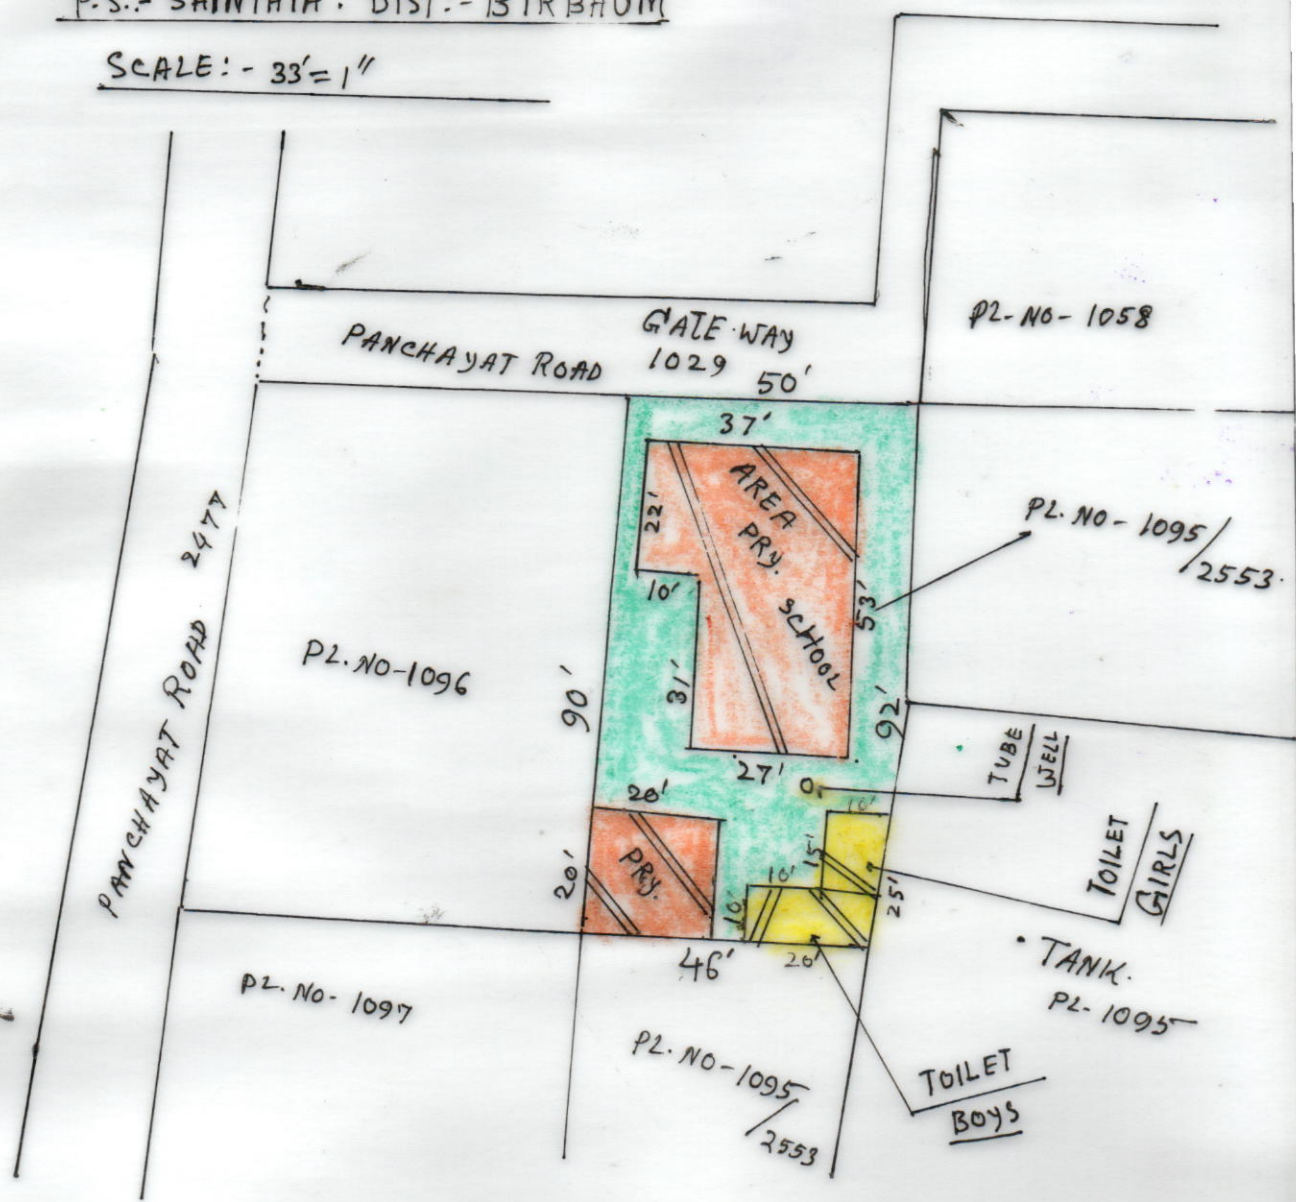

MOUZA:- KUSUMJATRA - J.L.NO- 157

P.S.- SAINTHIA . DIST:- BIRBHUM

SCALE:- 33'=1"

SCHEDULE
SCHOOL NAME:- KUSUMJATRA PRY SCHOOL
DISE CODE:- 19080703801
CIRCLE:- AHAMADPUR
BLOCK:- SAINTHIA
PANCHAYAT:- AHAMADPUR
MOUZA:- KUSUMJATRA
J.L.NO:- 157
PLOT NO:- 1095/2553
KHATIAN NO:-
AREA OF LAND:- 4368 S.FT. OR .10 ACRE
USABLE AREA:- 2051 S.FT + 350 S.FT [PRY +]
FALLOW AREA:- 687 S.FT []

SIG. OF H.T.

Nigmal Mukhopadhyay 20/05/15
 Head Teacher-IB/GS/14
 Kusumjatra Primary School
 Kusumjatra Birbhun.

DRAWN BY
 GADADHAR PAL
 20.05.2015
 Gadadhar Pal
 Surveyor
 GADADHAR PAL
 G.R. No. - S/68206
 VIII.- Kusumjatra, Birbhun
 20.05.15