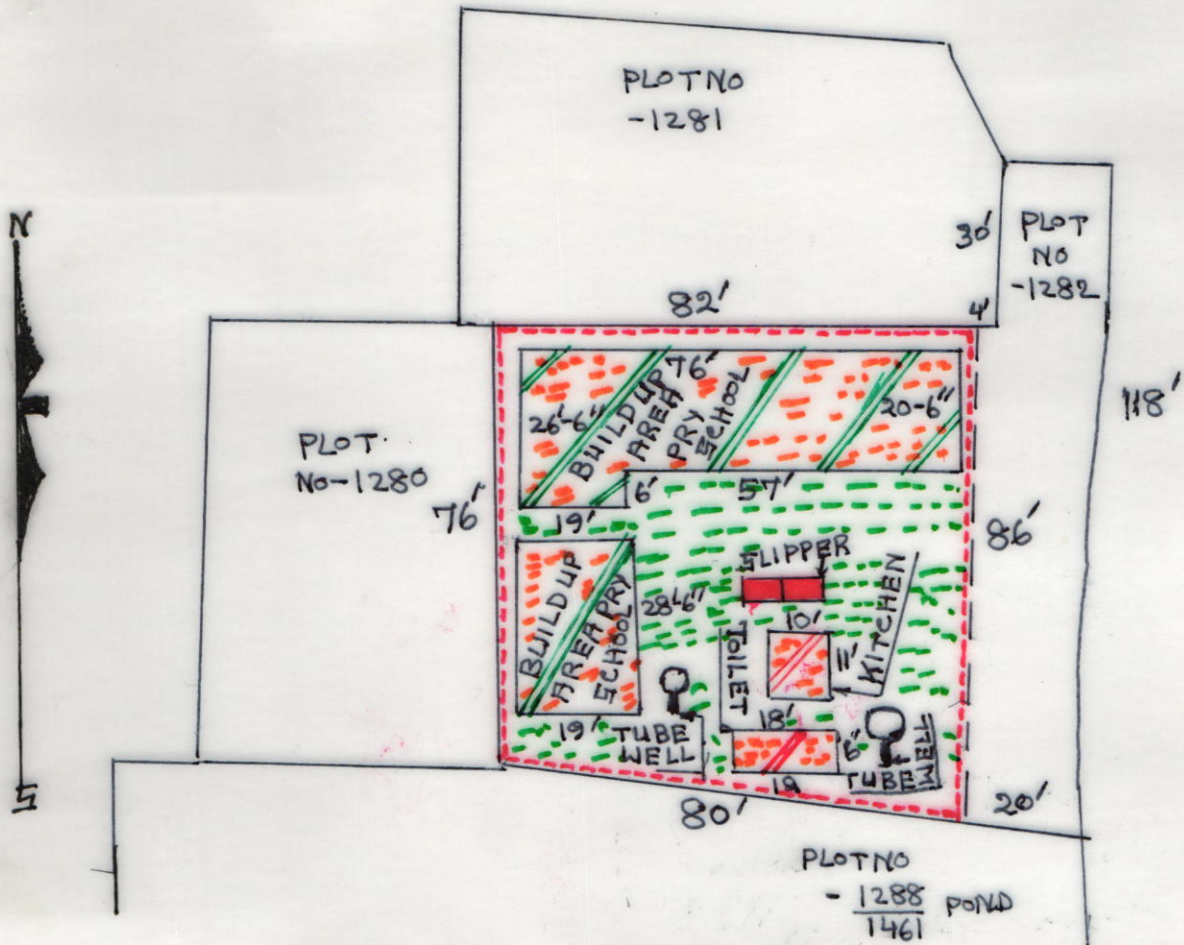

SCALE 33'-0" = 1"

SCHEDULE

SCHOOL NAME :-	LEBRA PRY SCHOOL
DISC CODE :-	19080702705
CIRCLE :-	AHMEDPUR
BLOCK :-	SAINTHIA
PANCHAYAT :-	PANRUJ
MOUZA :-	LEBRA
J.L.No -	191
PLOT No -	1282
KHATIAN No :-	77-145
AREA OF LAND :-	65615 FT
	≈ 0.15 ACRE
USABLE AREA :-	25325 FT
FALLOW AREA :-	40295 FT

SEAL AND SIG OF H.T

Sukal Hembram
Teacher-in-Charge
Lebra Primary School

Date: 27.05.2015

SIG OF AMIN

SK Nasibuddin

SK. NASIBUDDIN
Registered Surveyor
G.R. No.- S/8820A

Date - 27/5/2015