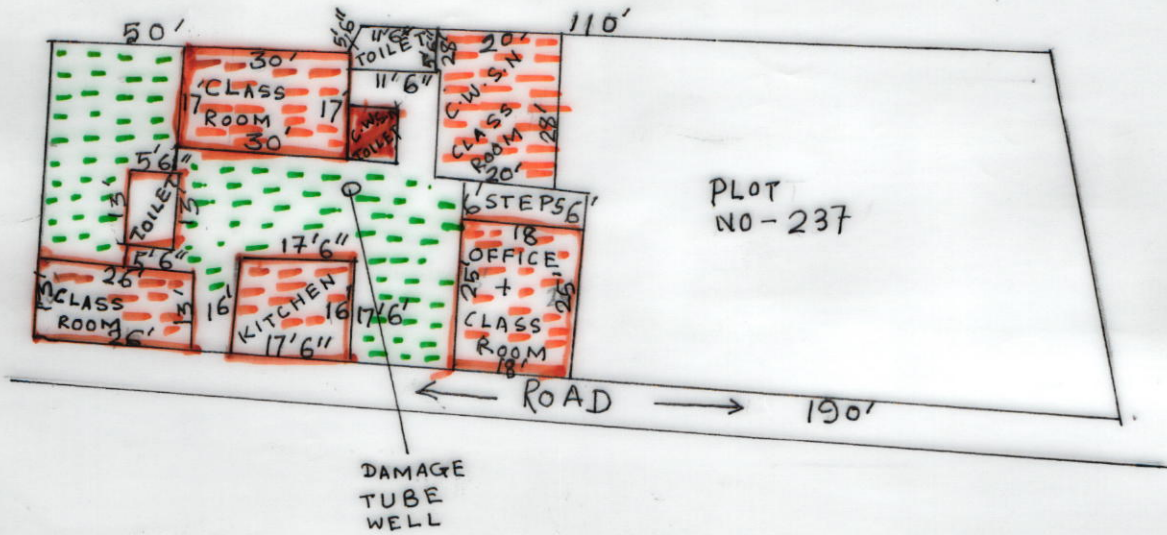

MOUZA: MAJHIGRAM, J.L: 186

P.S: PANRUI, DIST: BIRBHUM

NOT TO SCALE

N

SCHEDULE

SCHOOL NAME:- MAJHIGRAM Pry. School
DISE CODE:- 19080701804
CIRCLE :- AHMADPUR
BLOCK :- SINTHIA
PANCHAYET:- DAKHIN AMARPUR
MOUZA:- MAJHIGRAM
J.L. NO:- 186
PLOT NO:- 237
KHATIAN NO:- 1
AREA OF LAND:- 10,000 Sqf
USABLE AREA 2417 Sqf
FALLOW AREA 7583 Sqf