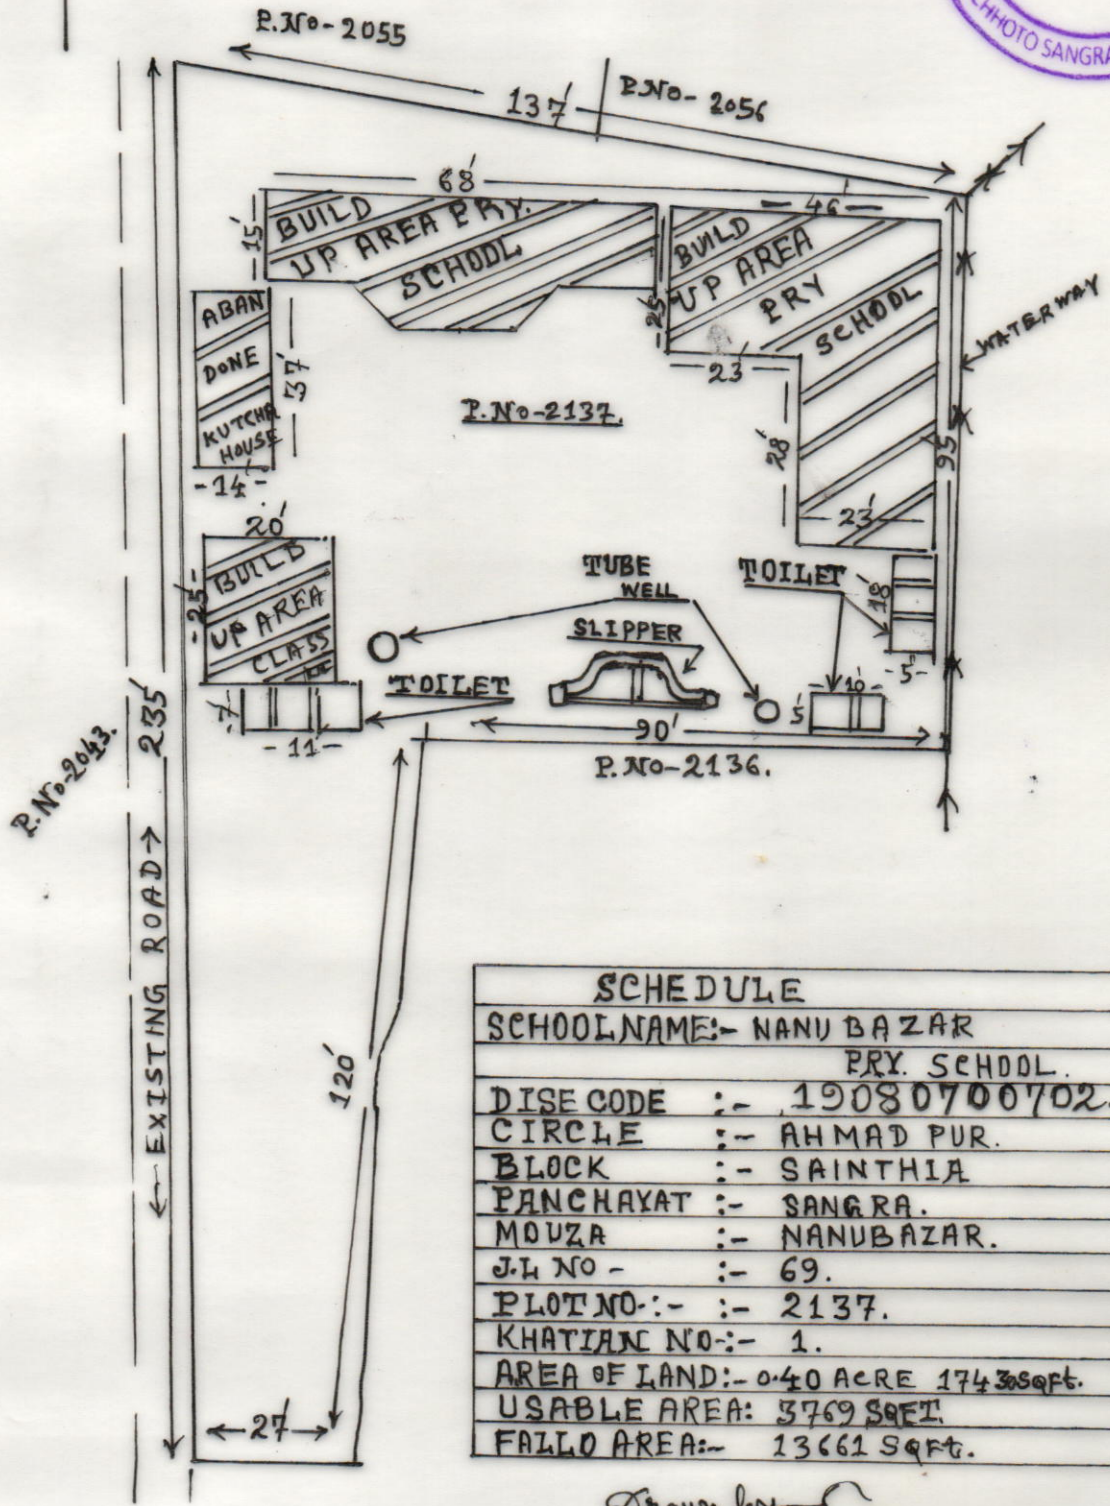

MOUZA - NANUBAZAR. J.L NO - 69.
P.S. SAINTHIA. DIST - BIRBHUM.
PLOT NO - 2137.

SCHEDULE	
SCHOOL NAME:-	NANUBAZAR P.R.Y. SCHOOL.
DISE CODE :-	19080700702.
CIRCLE :-	AHMAD PUR.
BLOCK :-	SAINTHIA
PANCHAYAT :-	SANGRA.
MOUZA :-	NANUBAZAR.
J.L NO - :-	69.
PLOT NO:- :-	2137.
KHATIAN NO:-	1.
AREA OF LAND:-	0.40 ACRE 17430sqft.
USABLE AREA:	3769 SQFT.
FALLO AREA:-	13661 SQFT.