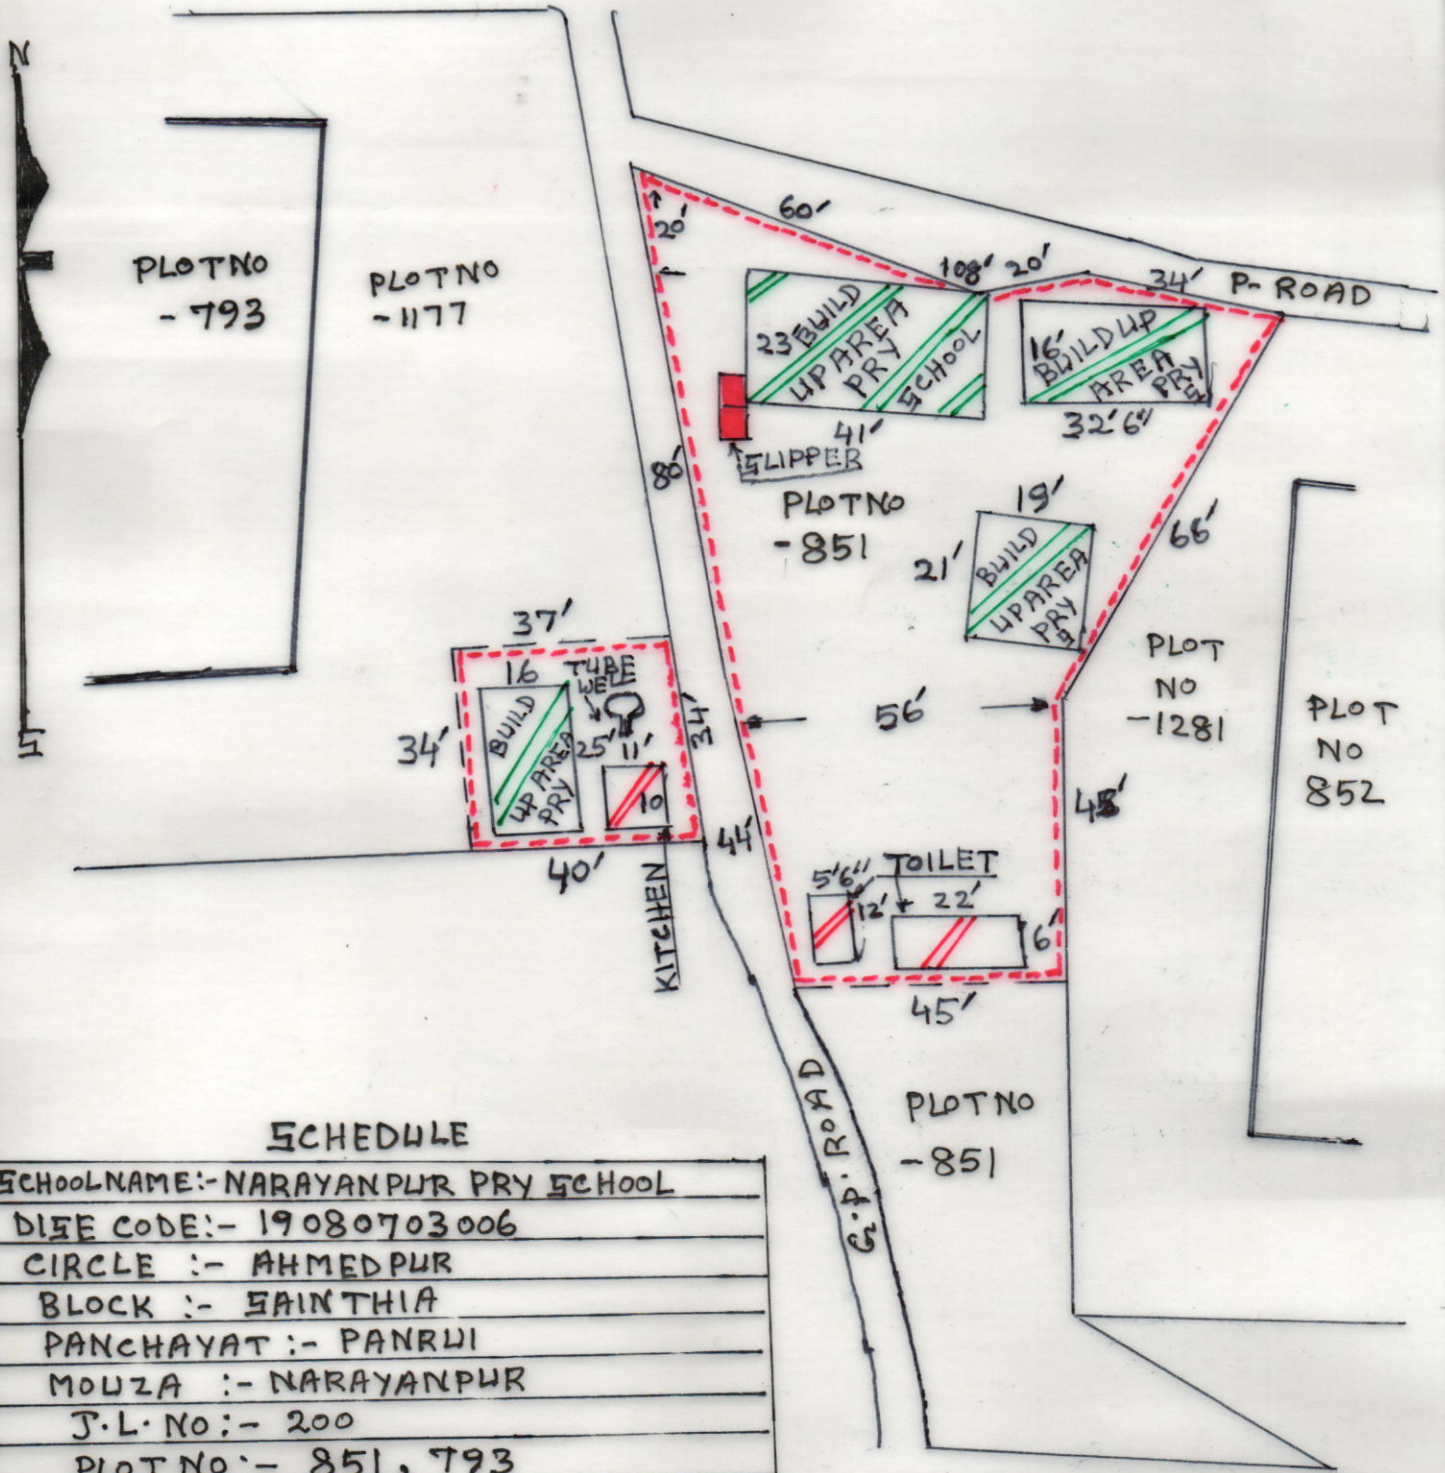

MOUZA:- NARAYANPUR J.L.No-200 P.S-PANRUI DIST-BIRBHUM

SCALE 33'-0" = 1"

SCHEDULE

SCHOOL NAME:- NARAYANPUR PRY SCHOOL
DISE CODE:- 19080703006
CIRCLE :- AHMEDPUR
BLOCK :- SAINTHIA
PANCHAYAT :- PANRUI
MOUZA :- NARAYANPUR
J.L.No:- 200
PLOT NO:- 851, 793
KHATIAN NO:- 97, 98
AREA OF LAND = 8700 + 1306 = 10009 SFE
= 0.22977 ACRE
USABLE AREA = 2600 SFE
FALLOW AREA = 7409 SFE.