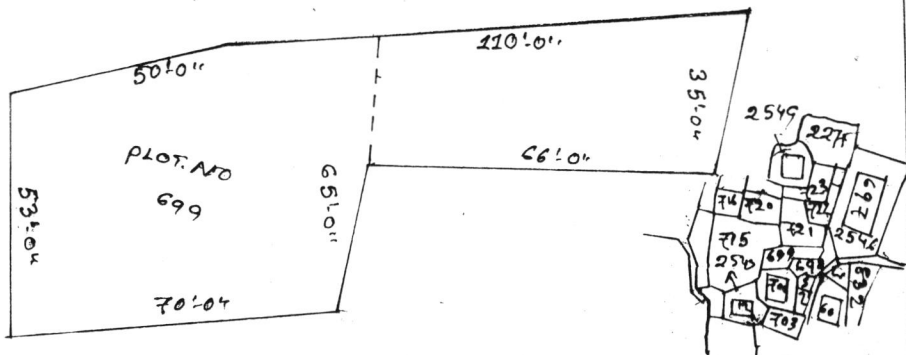

SKETCH MAP OF PLOT NO. 699 UNDER MOLUA PASCHIM, NAWA PARA J.L. NO. 137
 VILL - NAWAPARA (NAWAPARA KALYAN-PUR PRIMARY SCHOOL) P.O. AHROMOR
 KOLE P.S. SAINTHIA DT. BIRBHUM, W.B.
 SCALE 1" = 33'0"

DEED LAND OF PORTION IN R.S.
 PLOT NO. 699 WITH AN AREA
 405 SF OR 10.28 SQ OR 164.5 CHOR OR 0.1699 ACR
 SHOWN IN READ COLLER
 CIRCLE - AHAMAD-PUR
 DISE CODE - 19080706903