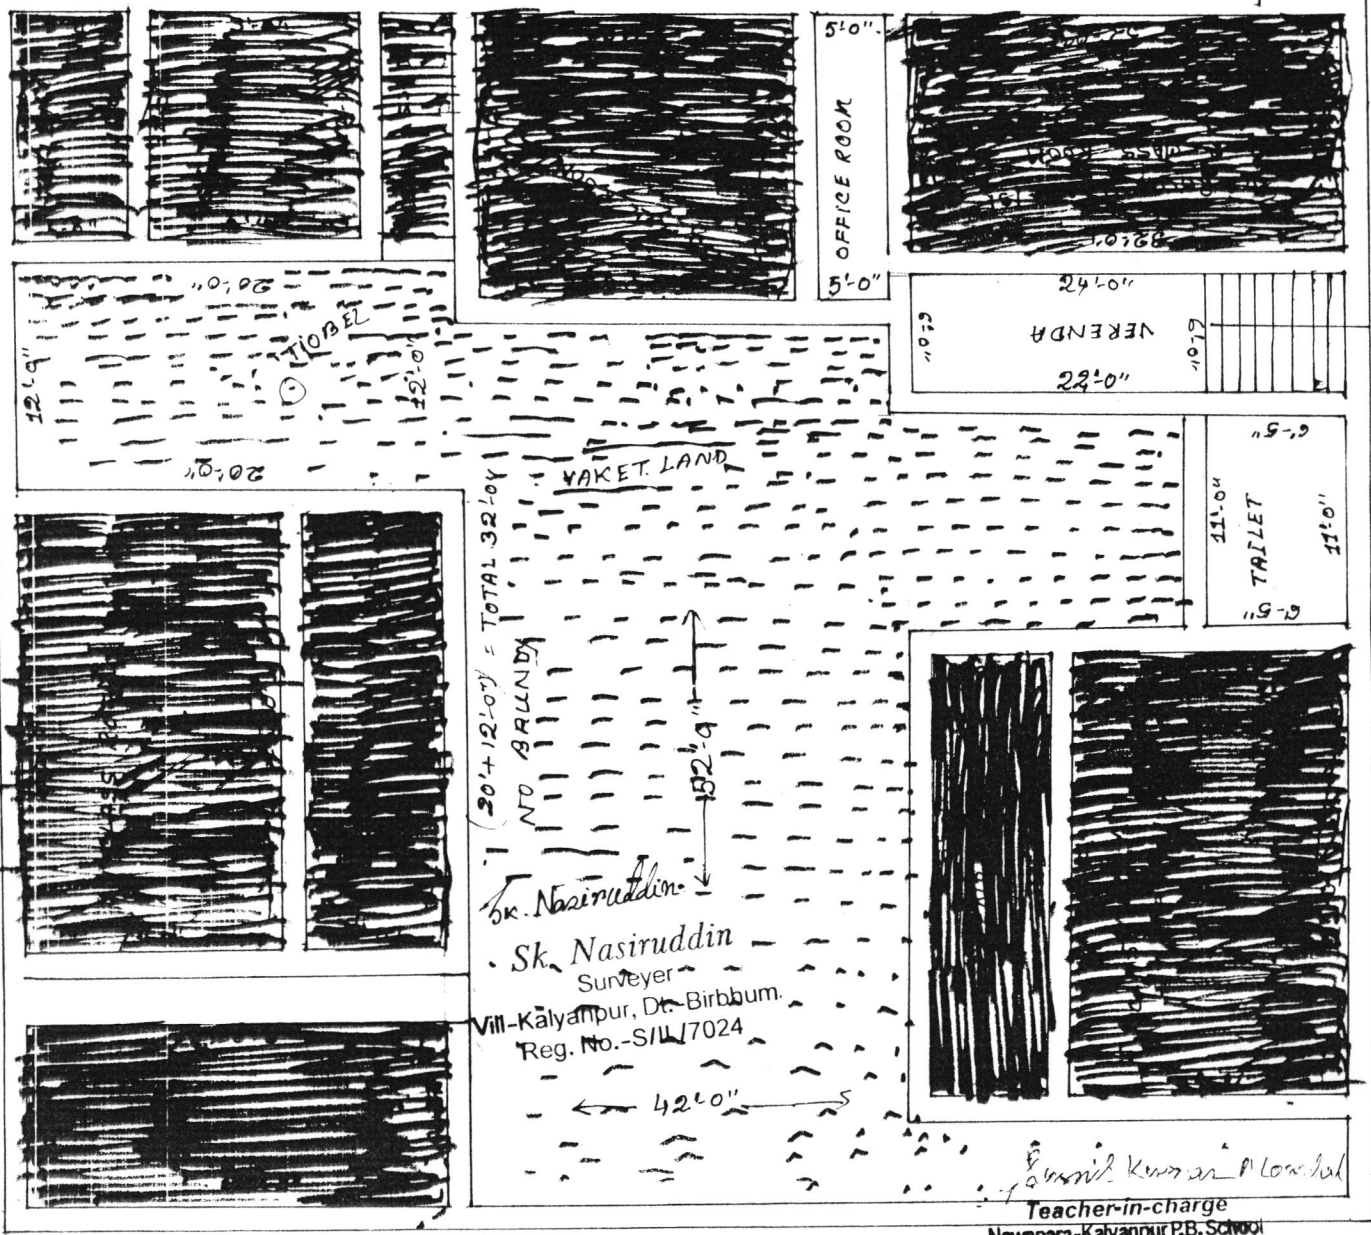

SKETCH MAP OF PLOT NO. 699 UNDER MOLUA PASCHIM, NAWA PARA J.L. NO. 137
 VILL - NAWAPARA (NAWAPARA KALYAN-PUR PRIMARY SCHOOL) P.O. AHROMOR
 KOLE P.S. SAINTHIA DT. BIRBHUM, W.B.
 SCALE 1" = 33'0"

DEED LAND OF PORTION IN R.S.
 PLOT NO. 699 WITH AN AREA
 405 SF OR 10.28 SQ OR 164.5 CHOR OR 0.1699 ACR
 SHOWN IN READ COLLER
 CIRCLE - AHAMAD-PUR
 DISE CODE - 19080706903