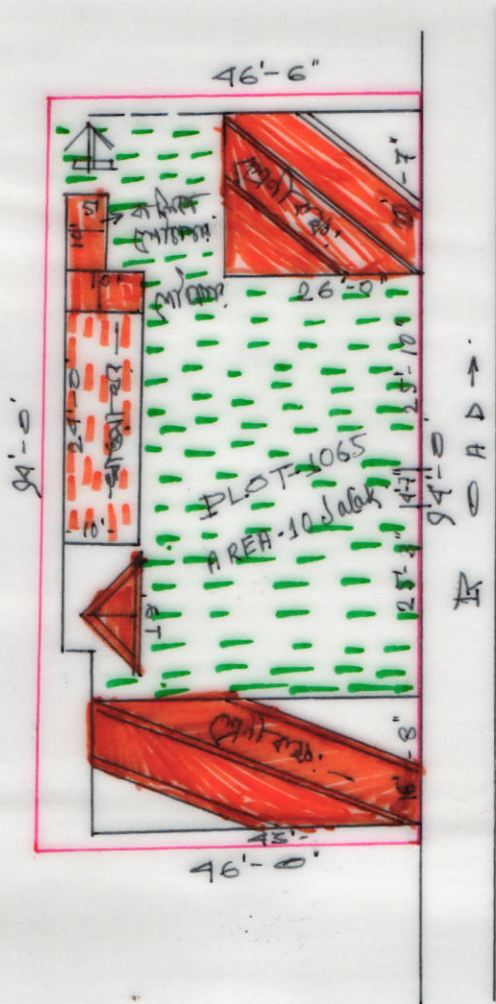

MOUZA — PAHARPUR; J.L. NO. — 162

T. S. Ramesh
25-5-2015

Head Teacher
Paharpur Santalpalli P.ry. School
P.O. Paharpur, Bishnupur

Drawn by
Santosh Mandal
25-5-2015

Santosh Mandal
Senior Surveyor
Kusumjyoti, Bishnupur
Din-73120

SCHEDULE	
SCHOOL NAME:	PAHARPUR SAONTAL-PALLY P.ry. SCHOOL.
DISE CODE:	19080701704
CIRCLE:	AHMEDPUR.
BLOCK:	SAINTHIA.
PANCHAYAT:	AMARPUR.
MOUZA:	PAHARPUR.
J.L. NO.:	162
PLOT NO.:	1065
KHATIAN NO.:	61
AREA OF LAND:	4356 S.F.T.
USABLE AREA:	1681 S.F.T.
FALLOW AREA:	2675 S.F.T.