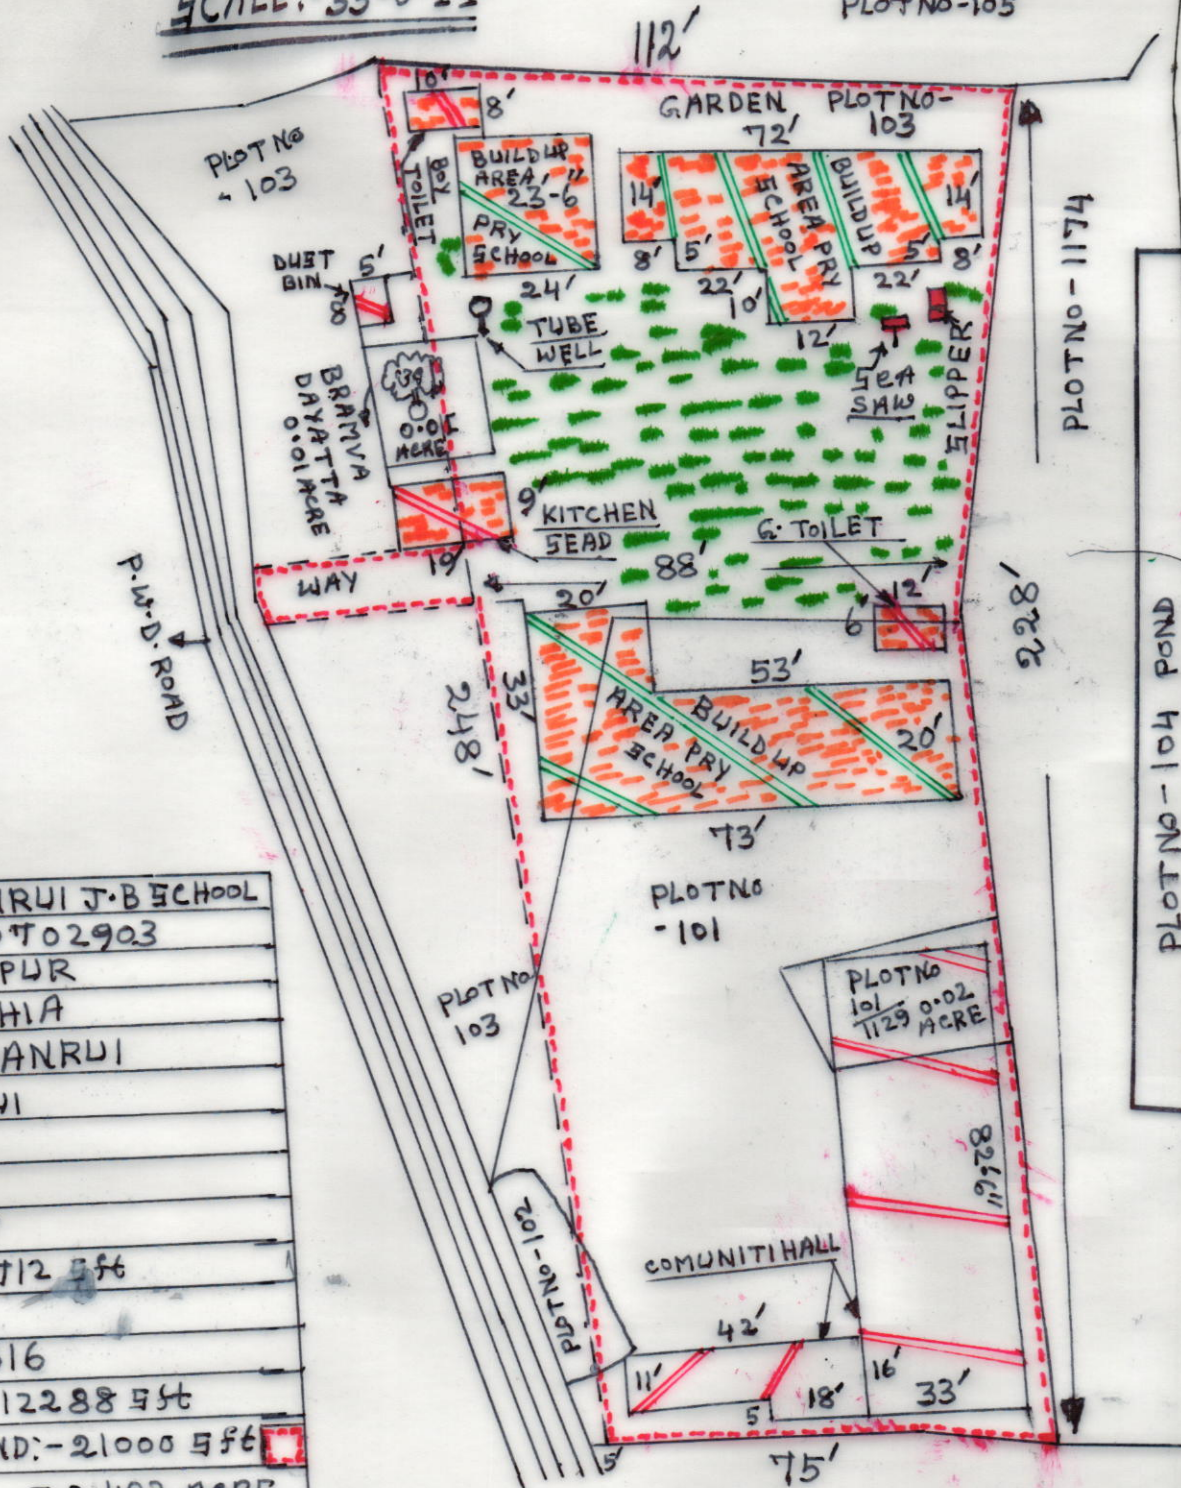

→ ZA :- PANRUI J.L.No :- 187 P.S :- PANRUI DIST :- BIRBHUM

SCALE :- 33'-0" = 1"

PLOT NO - 105

SCHEDULE

SCHOOL NAME :-	PANRUI J.B SCHOOL
DISE CODE :-	19080402903
CIRCLE :-	AHMEDPUR
BLOCK :-	SAINTHIA
PANCHAYAT :-	PANRUI
MOUZA :-	PANRUI
J.L. No :-	187
PLOT No :-	103
KHATIAN :-	287
AREA OF LAND -	8712 sqft
PLOT No :-	101
KHATIAN No -	316
AREA OF LAND :-	12288 sqft
TOTAL AREA OF LAND :-	21000 sqft
	= 0.482 ACRE
USEABLE AREA :-	4055 sqft = 0.093 ACRE
	PRY
FALLOW AREA :-	16945 sqft = 0.389 A
AREA OF COMMUNITI HALL PANRUI	
G.P :-	2613 sqft = 0.06 ACRE

Abdul Basijahan Mis
SEAL AND SIG OF H.T 19.5.15

Hood Teacher
Panrui J.B. School
Panrui, Birbhum

SIG. OF AMIN.

SK Nasibuddin.

SK. NASIBUDDIN
Registered Surveyor
G.R. No. - S/8820A
Date - 19/05/2015