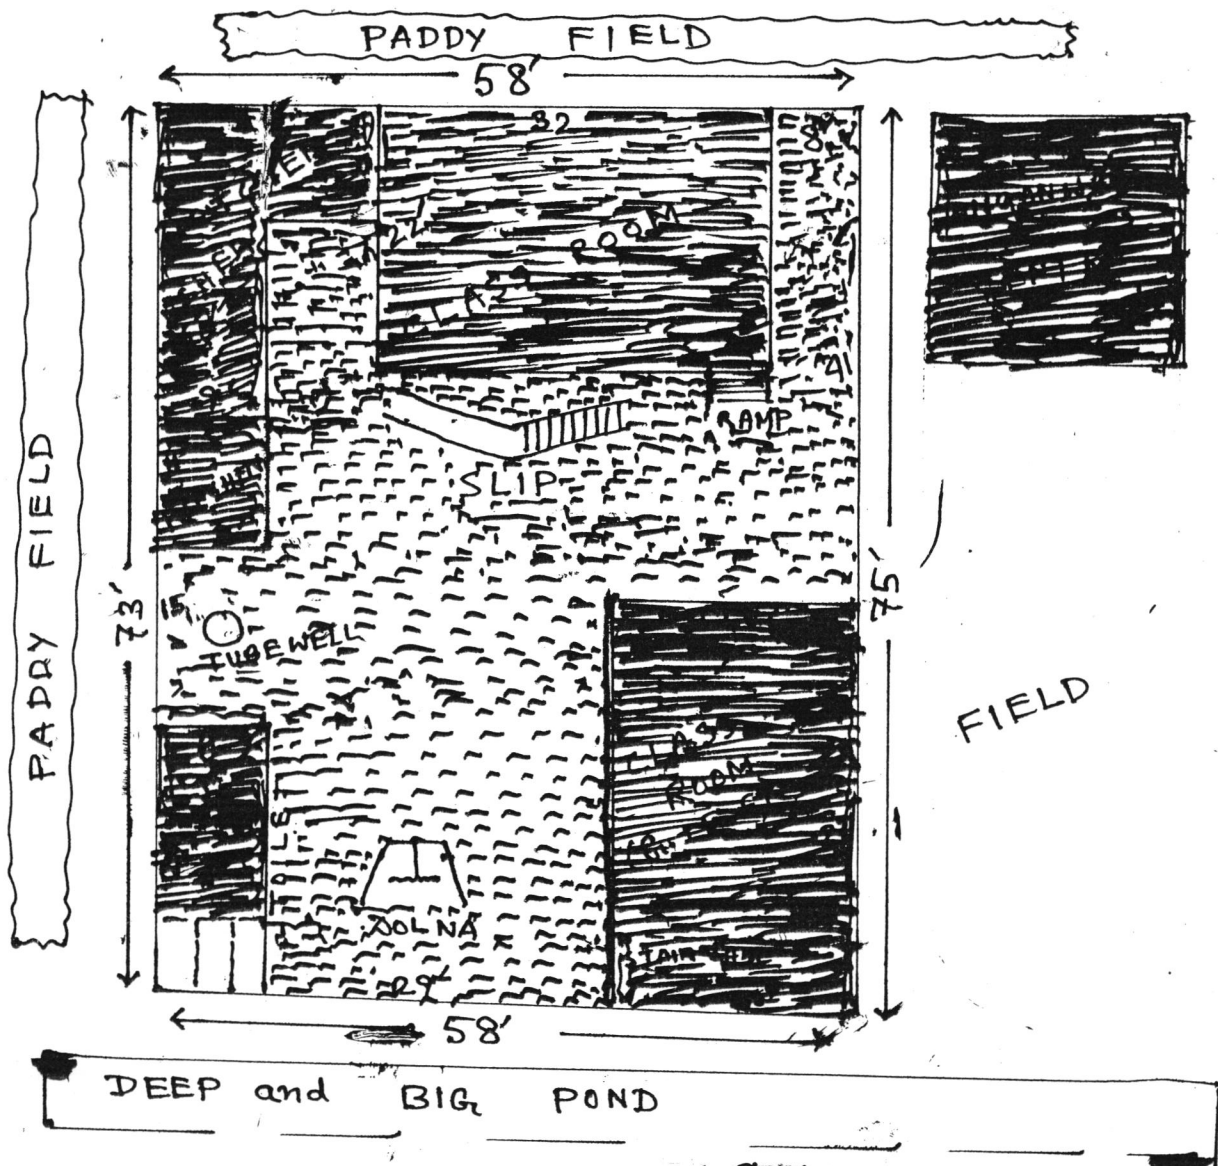

PASCHIM SAHAPUR PRIMARY SCHOOL

MOUJA - PASCHIM SAHAPUR, J.L. NO - 142

P.S. - SAINTHIA, DIST. - BIRBHUM

SCALE :- 1" = 2 m.m.

SCHEDULE :

SCHOOL NAME - PASCHIM SAHAPUR PRIMARY SCHOOL.

DISE CODE - 19080706502

CIRCLE - AHMADPUR.

BLOCK - SAINTHIA.

PANCHAYET - BHROMORKOLE.

MOUJA - PASCHIM SAHAPUR.

J.L. NO - 142, PLOT NO - 506

KHATIAN - 17

AREA OF LAND - 4292 Sq. ft. = 0.10 ACRE

USABLE AREA = 1847 Sq. ft.

FALLOW AREA = 2445 Sq. ft.

Complementary.

(Signature) 22/5

SENIOR SURVEYOR

Registration No-237

Vill. Palasdanga

Po. Khatia - Birbhum

SIG. OF AMIN

(Signature) 22/5/15

Head Teacher
Paschim Sahapur Primary School
Peta, Birbhum

SEAL & SIG. OF H.T.