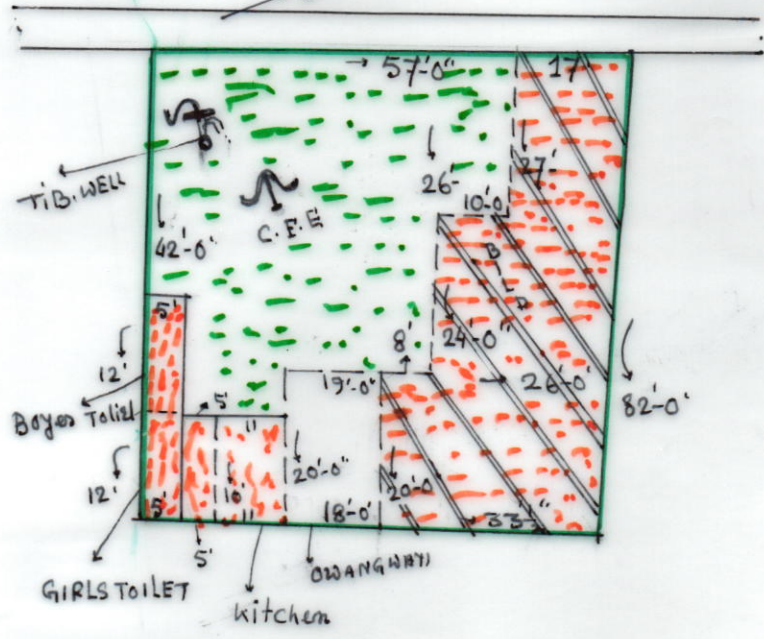

Sketch map
 Mouza - Mahisha Dahari
 Dist- W. Seel, P.L. No - 457 J.L. No - 197
 Panrui Birbhum.

P.W.D ROAD Kupai TO PANRUI

N

SCHOOL NAME :- PASCHIM SUNDALPUR PRY. SCHOOL

SCHUDEL

SCHOOL NAME :- PASCHIM SUNDALPUR School (PRY.)
 DISTRICT CODE :- 19080703104
 CIRCLE :- AHMEDPUR
 Block :- SAINTHIA
 PANCHYET :- PANRUI PANCHYET
 MOUZA :- MAHISHA DAHARI
 Z.L. NO :- 197
 K. NO :- 2
 PLOT NO :- 457
 AREA LAND :- 5256.0 SQ.FT.
 USABLE LAND :- 2530.0 SQ.FT. - 370.0 SQ.FT.
 FALLOW AREA :- 2726.0 SQ.FT.
 AREA OF ANG. CENTER :- 370.0 SQ.FT.