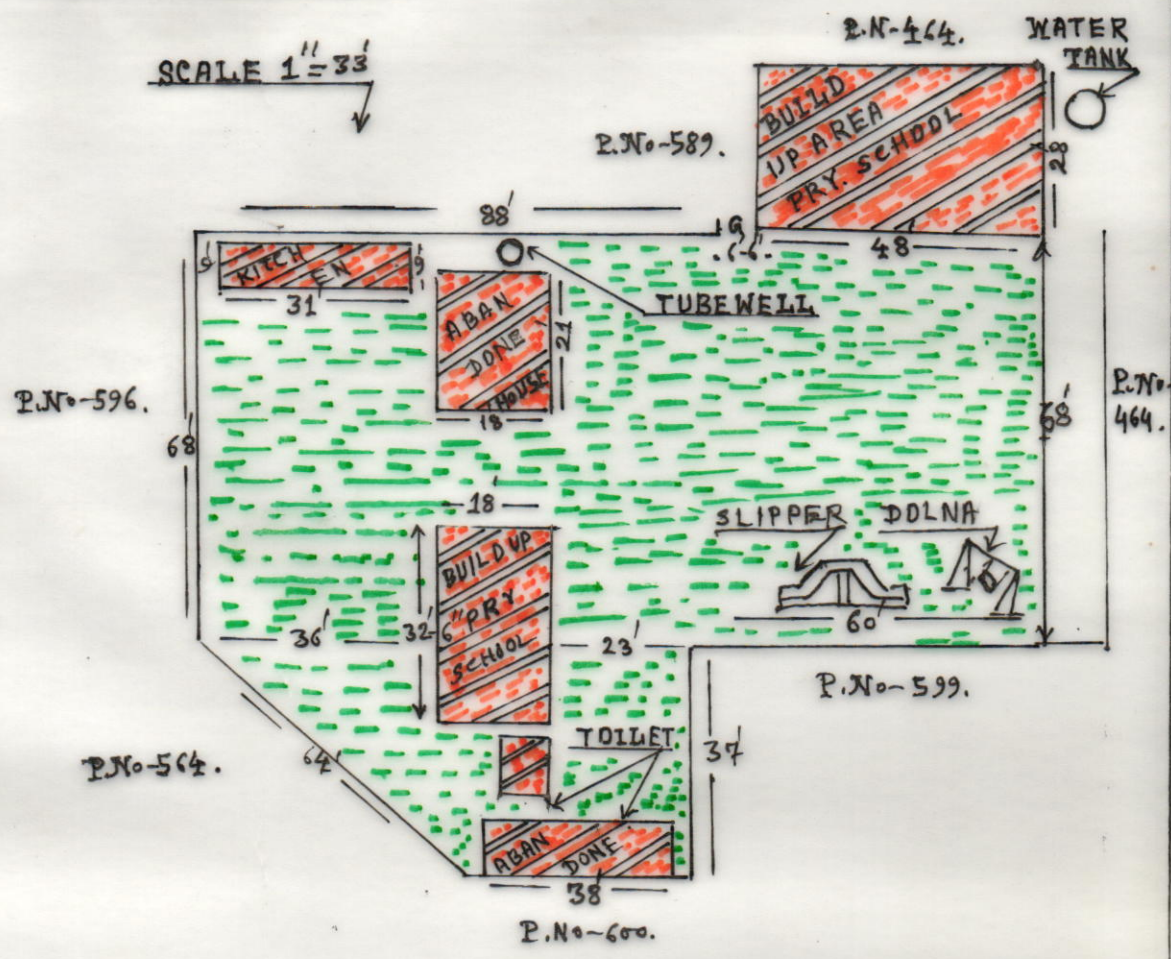

MOUZA-PURBBA SUNDAL PUR. JLNO-201.
P.S-SAINTHIA. DIST-BIRBHUM.
PLOT NO- 598, 597, 560, 600, 589, 464.

SCALE 1" = 33'

SCHEDULE	
SCHOOL NAME :-	PURBA SUNDAL PUR PRY SCHOOL
DISE CODE :-	0703302
CIRCLE :-	AHMAD PUR.
BLOCK :-	SAINTHIA.
PANCHAYAT :-	AHMAD PUR.
MOUZA :-	PURBA SUNDAL PUR
JL No :-	201
PLOT No :-	598, 597, 560, 600, 589, 464.
KHATIANN :-	
AREA OF LAND :-	12991 Sqft. OR 0.30 ACRE
USABLE AREA :-	2400 Sqft.
FALLO AREA :-	10591 Sqft.

Jola ram Jundu,
 sig of H.T -

Head Teacher
 Purba Sundalpur Pry. School
 P.O.-Nimgoria, Dist.-Birbhum

Drawn by
 M. L. Mondal
 (Surveyor Land Survey)
 G. R. No.-S/68206/W.B/1733
 VIII+P.O.-Ahmadpur, Birbhum.