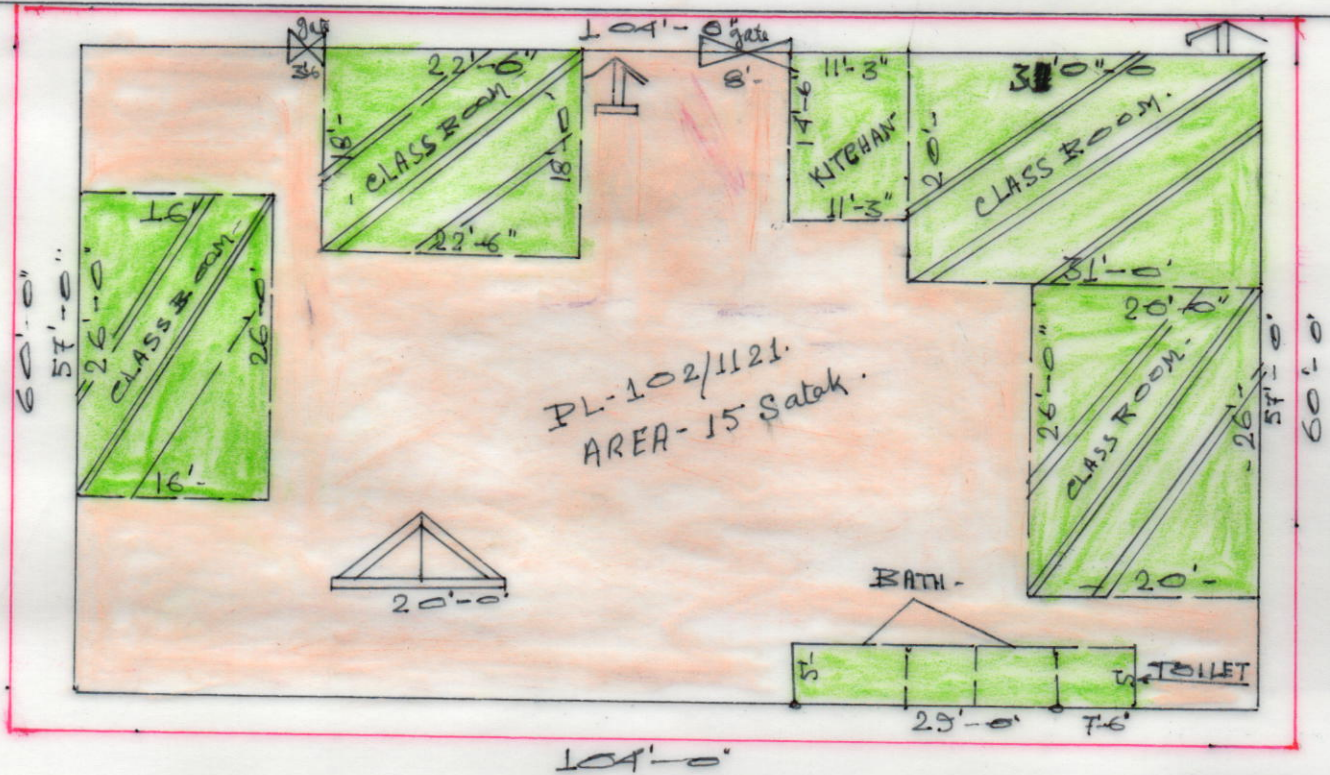

MOUZA — BHAGABATTIPUR ; J.L. NO — 153
 P.S - SAINTHIA ; DIST - BIRBHUM

← ROAD →

Drawn by -
 Santosh Mandal
 25-5-2015
Santosh Mandal
 Senior Surveyor
 Kuzumiatra, Birbhum
 Ph-73120-

Dr. Subal Chandra Sanyal
 25.5.15
 Teacher-in-Charge
 Ahmadpur Rajat Bhusan Duttas
 Primary School
 Ahmadpur, Birbhum.

SCHEDULE	
SCHOOL NAME :-	RAJAT BHUSAN DUTTAS.PRY.SCHOOL.
DISE CODE :-	19080704601
CIRCLE :-	AHMEDPUR.
BLOCK :-	SAINTHIA.
PANCHAYAT :-	AHMEDPUR.
MOUZA :-	BHAGABATTIPUR.
J.L. NO. :-	153.
PLOT NO. :-	102/1121
KHATIAN NO. :-	
AREA OF LAND :-	6532 S.F. Top 11 SATAK
USABLE AREA :-	2298 S.F. Top 5.3 SATAK
FALLOW AREA :-	2234 S.F. Top 5.7 SATAK