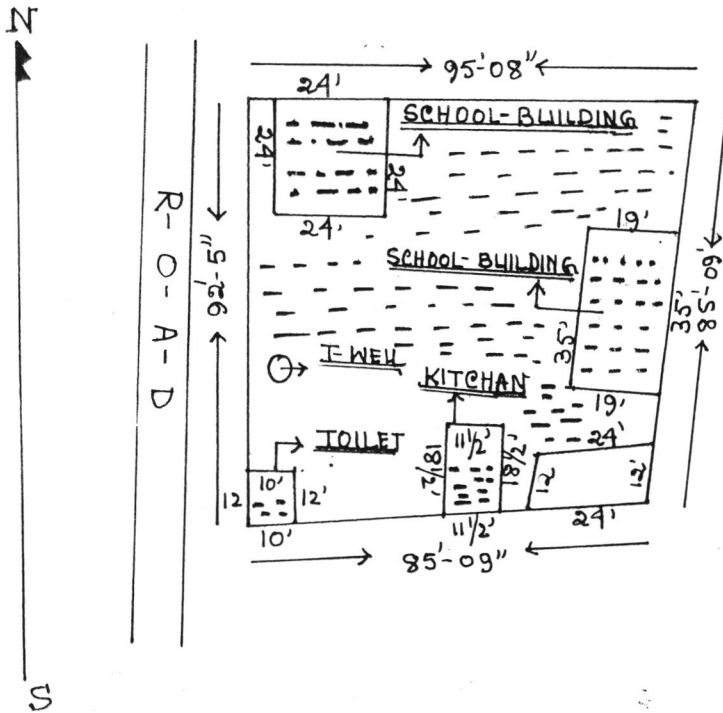

AREA MAP OF RASAIPUR ADIBASI PRY SCHOOL MOUZA:- RASAIPUR
J.L. NO 185 PLOT NO 682 PS- PANRWI DIST:- BIRBHUM SCALE 1"=33'

SCHEDULE

SCHOOL NAME :- RASAIPUR
ADIBASI PRY SCHOOL
DISE CODE :- 1908 702 402
CIRCLE :- Ahmad pur
BLOCK :- SAINTHIA
PANCHAYET - PANRWI
MOUZA - RASAIPUR J.L. NO :- 185
KH. NO :- 364 PLOT NO :- 682
AREA LAND :- 8080 SFT = 0.1851 AC
USABLE AREA :- 1861 SFT = 0.0427 AC
FALLOW AREA :- 6219 SFT = 0.1427 AC