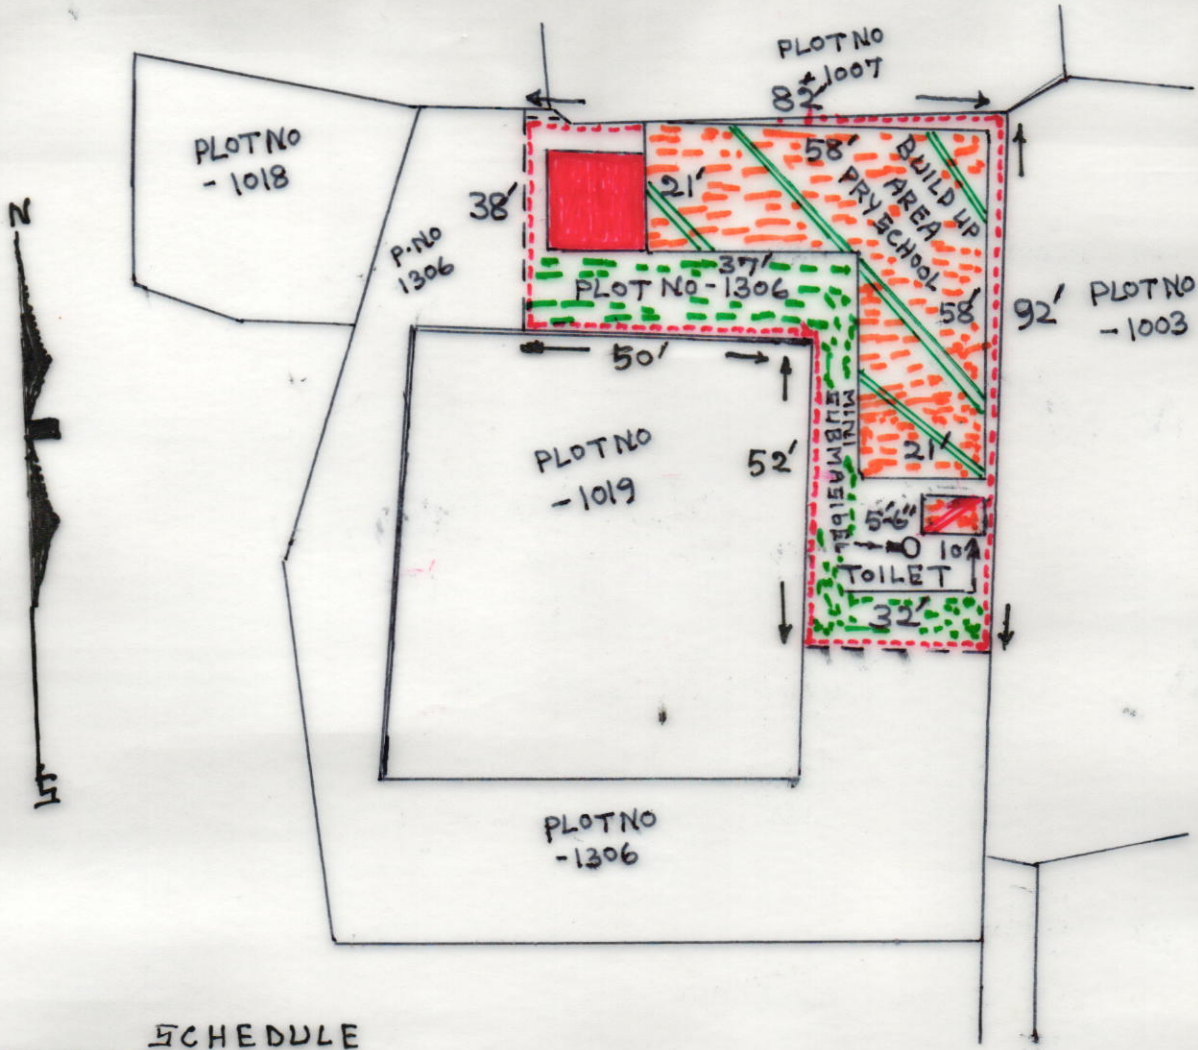

A :- RASAIPUR J.L.No - 185 P.5 - PANRUI DIST - BIRBHUM

SCALE - 33'-0" = 1"

**SCHEDULE**

SCHOOL NAME - RASAIPUR PRY SCHOOL	
DISE CODE :- 19080702403	
CIRCLE :- AHAMEDPUR	
BLOCK :- SAINTHIA	
PANCHAYAT :- PANRUI	
MOUZA :- RASAIPUR	
J.L.No - 185	
PLOT NO :- 1019/1306	
KHATIAN No :- 519	
AREA OF LAND :- 4812 SFT	
= 0.11 ACRE	
USABLE AREA = 2050 SFT	PRY
FALLOW AREA = 2762 SFT	
AREA OF ANG. CENTRE = 0.02 ACRE	