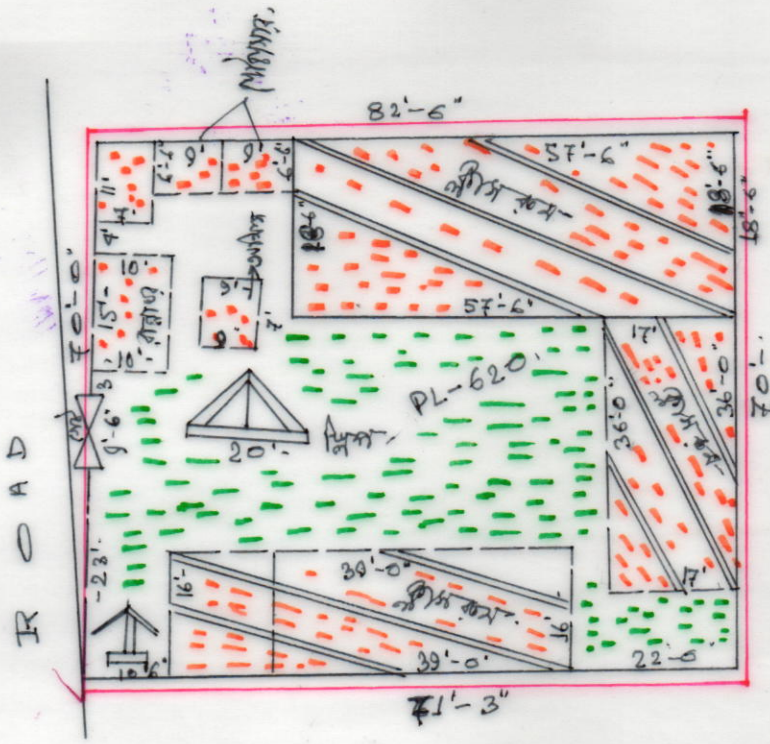

MOUZA — ISWARPUR; J.L. NO. — 155

Drewn by -
Santosh Mandal
25-5-2015
Santosh Mandal
Senior Surveyor
Kuanimaha, Bhamur
ph-73120

Khakam Sen
Asst. teacher
Sarda primary
29/5/2015

SCHEDULE	
SCHOOL NAME :	SARDA PRY SCHOOL.
DISE CODE :	19080703902
CIRCLE :	AHMEDPUR.
BLOCK :	SAINTHIA.
PANCHAYAT :	AHMEDPUR.
MOUZA :	ISWARPUR
J.L. NO. :	155 PLOT-620.
KHATTAN NO. :	11/290
AREA OF LAND :	4791 S.F.T or 11 SATAK
USABLE AREA :	2746 S.F.T or 6.30 SATAK.
FALLOW AREA :	2045 S.F.T or 4.7 SATAK