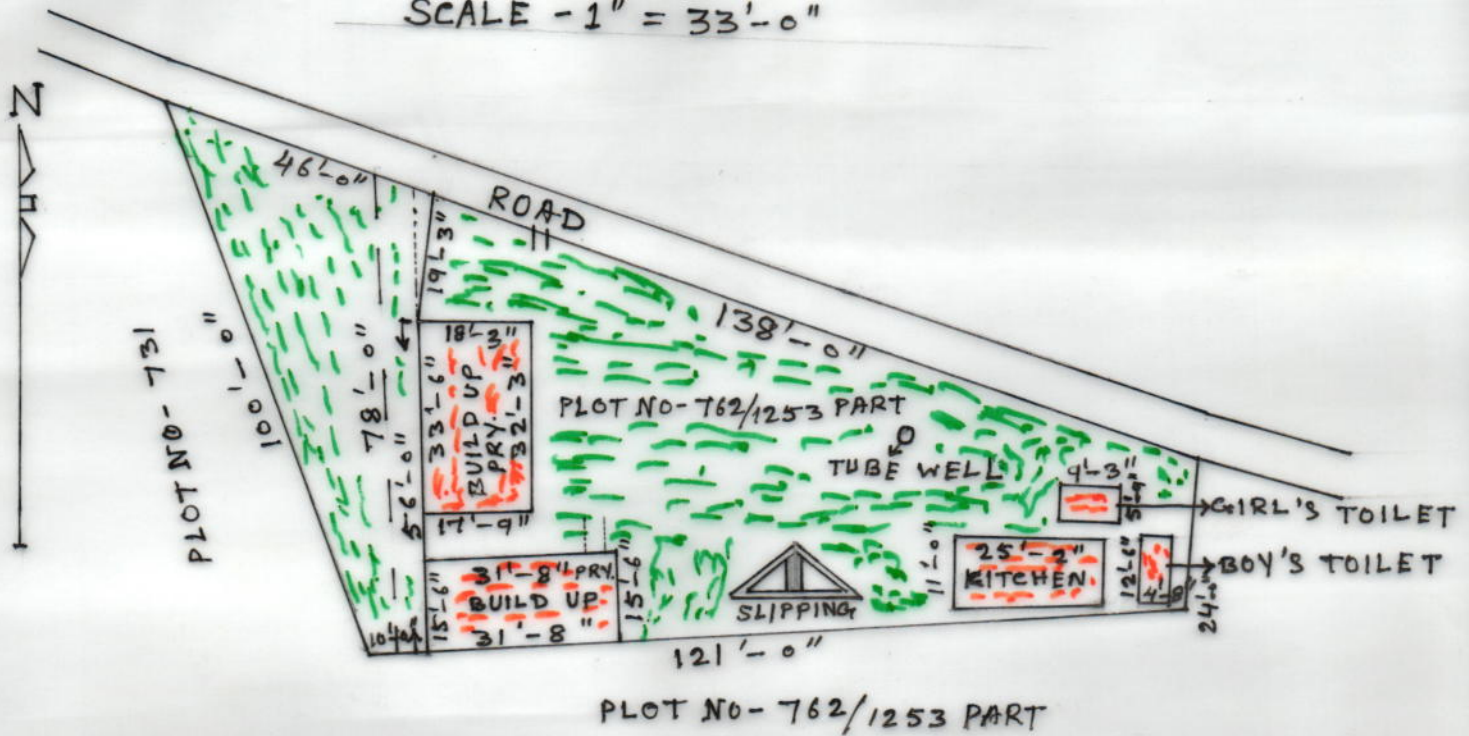

MOUZA :- SRINIDHIPUR . J.L.No :- 234
P.S - SAINTHIA . DIST :- BIRBHUM

SCALE - 1" = 33'-0"

SCHEDULE

SCHOOL NAME :- SRINIDHIPUR PRY.
DISE CODE :- 19080705702
CIRCLE :- AHAMAD PUR.
BLOCK :- SAINTHIA.
PANCHAYAT :- SRINIDHIPUR. G. P.
MOUZA :- SRINIDHIPUR.
J.L.No :- 234
PLOT NO :- 762/1253
KHATIAN NO :- 1, 2, 3
AREA OF LAND :- 8331 sft = 0.1912 ACRE
USABLE AREA :- 1081 sft (PRY)
FALLOW AREA :- 7250 sft

MODEL
MAP

SEAL & SIG. OF H.T.

Asim K. Ghosh
Head Teacher, 14-05-2015
Srinidhipur Pry. School

DRAWN BY -
HARE KRISHNA PAL
Hare Krishna Pal
Surveyor
Babuiya, Birbhum
L. No. - 1551
14-05-2015