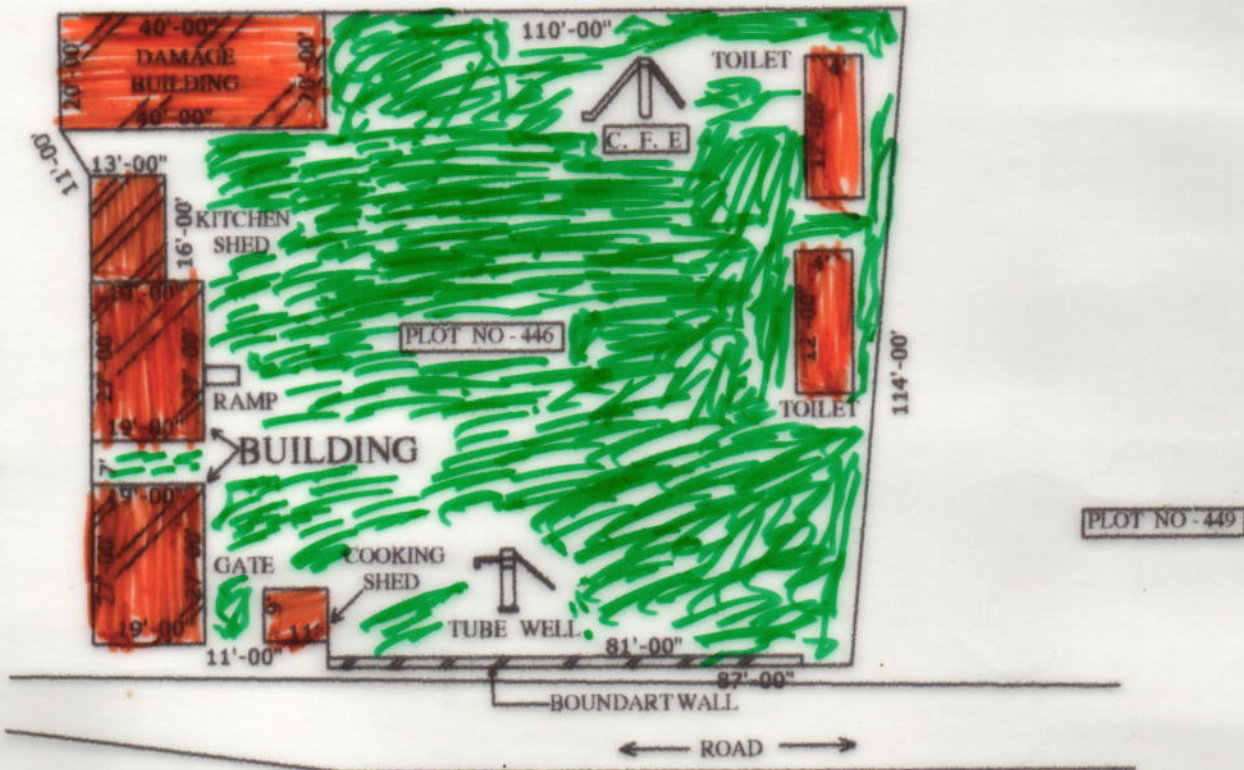

MOUJA - SRIRAMPUR. J.L NO - 230. P.S -SANTHIA. DIST - BIRBHUM.

N

POND

PLOT NO - 447

PLOT NO - 449

SCHEDULE

SCHOOL NAME -	SRIRAMPUR PRIMARY SCHOOL
DISE CODE -	19080705903
CIRCLE -	AHAMADPUR.
BLOCK -	SAINTHIA.
PANCHYAT -	SRINIDHIPUR
MOUJA -	SRIRAMPUR
J.L NO -	230.
PLOT NO -	446. 447. 449.
KHATION NO -	74. 160
AREA OF LAND -	15637 Sq. ft.
USABLE AREA -	1715 Sq. ft.
FALLOW AREA -	13922 Sq. ft.

Mr. Gangadhar Dey

SIG OF HEAD TEACHER
WITH SEEL

MADE BY

BABU MANDAL
(SURVEYOR)

W.B.S.C of V.E & T. SL NO- 06497
AT- BAGDOWRA. BIRBHUM
MOB - 9474612860

SCALE - 1"=33'-00"

Babu Mandal
20/5/2015

SIG OF SURVEYOR