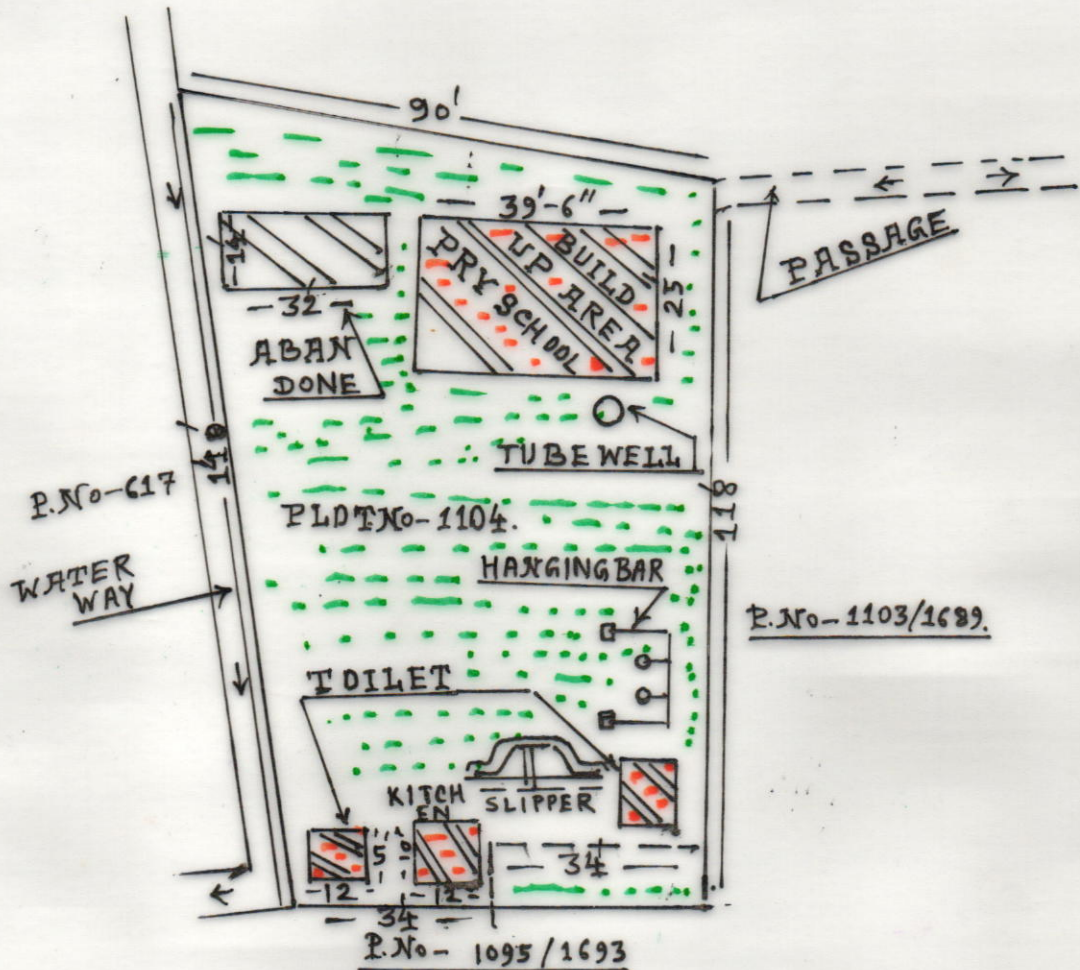

TEKEDDA PRIMARY SCHOOL

MOUZA-TEKADYAHA J.L NO-152.
P.S-SAINTHIA.DIST-BIRBHUM
PLOTNO-1104.

SCALE 1" = 33'

SCHEDULE	
SCHOOL NAME:-TEKADYAHA PRY. SCHOOL.	
DISE CODE	:- 19080704505
CIRCLE	:- AHMAD PUR.
BLOCK	:- SAINTHIA.
PANCHAYAT	:- AHMAD PUR.
MOUZA	:- TEKADYAHA.
PLOT No-	:- 1104.
J.L No-	:- 152
KHATI No-	:- 168
AREA OF LAND	:- 9885 SQFT/0.227ACRE
USABLE AREA	:- 1343 SQFT. PRY
FALLOW AREA	:- 8542 SQFT

Sig of H.T.-

Bosch Baden Roy
 Head Teacher / Teacher-in-Charge
 Tekedda Primary School
 Ahmadpur Birbhumi

Drawn by
M. L. MONDAL
 Land Surveyor
 (Surveyor)
 G. R. No.-S/88206/W.B./1733
 Vill+P.O.-Ahmadpur, Birbhumi.