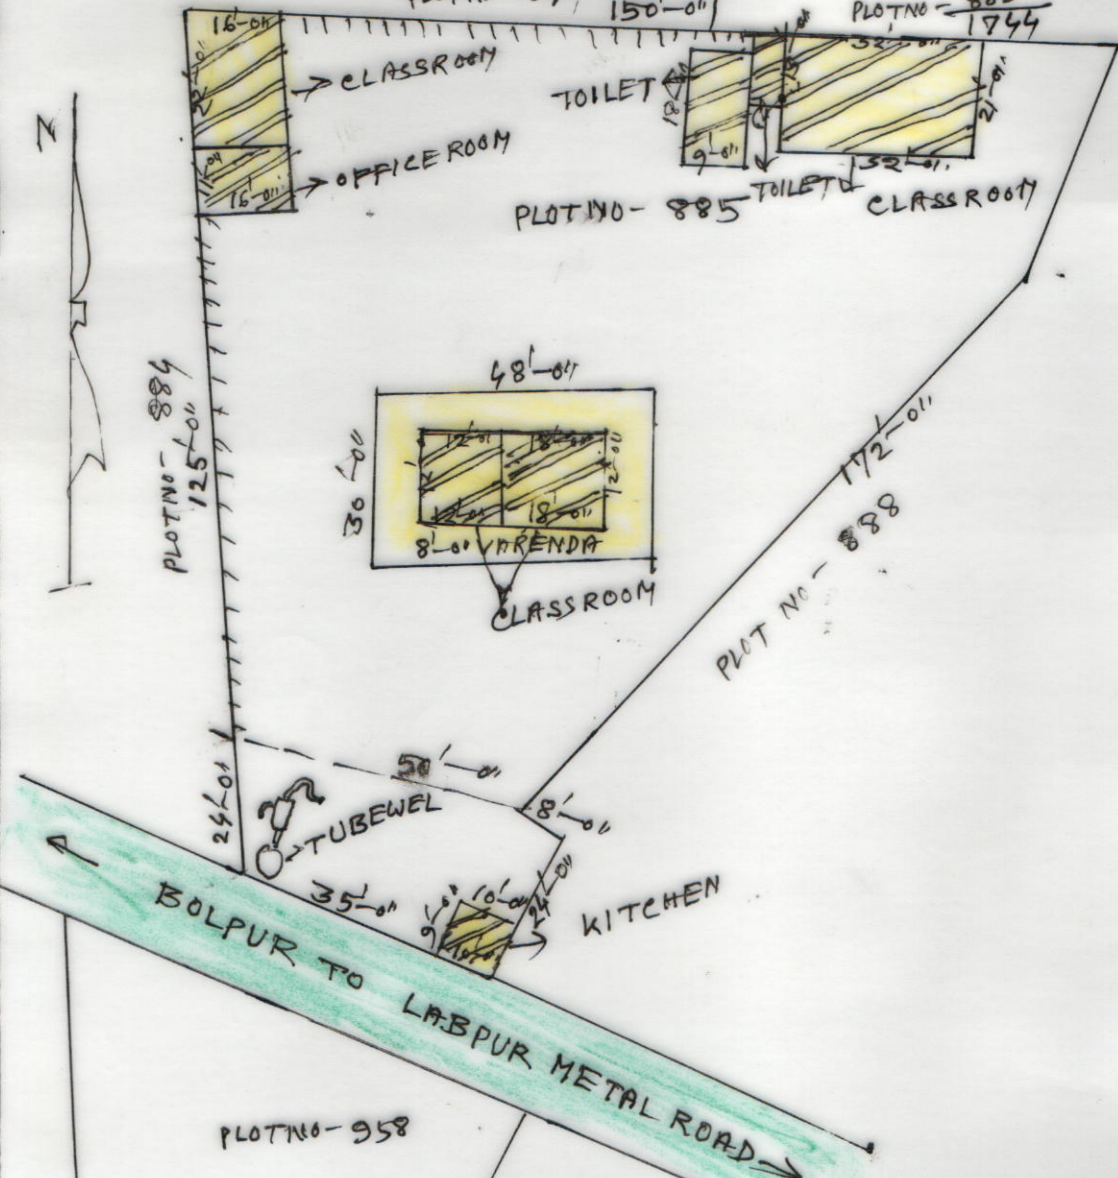

MOUZA- ADITYAPUR, J.L. NO- 71

P.S- BOLPUR, DIST- BIRBHUM

PLOTNO- 874

SCALE 160" = 1 MILE

SCHEDULE

SCHOOL NAME-	ADITYAPUR J.B. PRIMARY SCHOOL.
DISE CODE:-	19080104303
CIRCLE:-	BOLPUR INTENSIVE CIRCLE
BLOCK:-	BOLPUR SRINIKETAN BLOCK
PANCHAYAT:-	KANKALITALA
MOUZA-	ADITYAPUR
J.L. NO-	71
PLOTNO-	885, 958
KHATTAN No-	
AREA OF LAND=	18730 SFT OR .43 ACRE
USEABL AREA=	13939 SFT
FALLOW AREA=	4791 SFT.
AREA OF ANCI. CENTRE=	.02 ACRE

SEAL & SIG OF H.T.

Bipadaran Mondal
 SIG. OF AMIN
BIPADARAN MONDAL
 (SURVEIOR)
 Govt. Regd. No -5168200
 Vill- Kunchiv