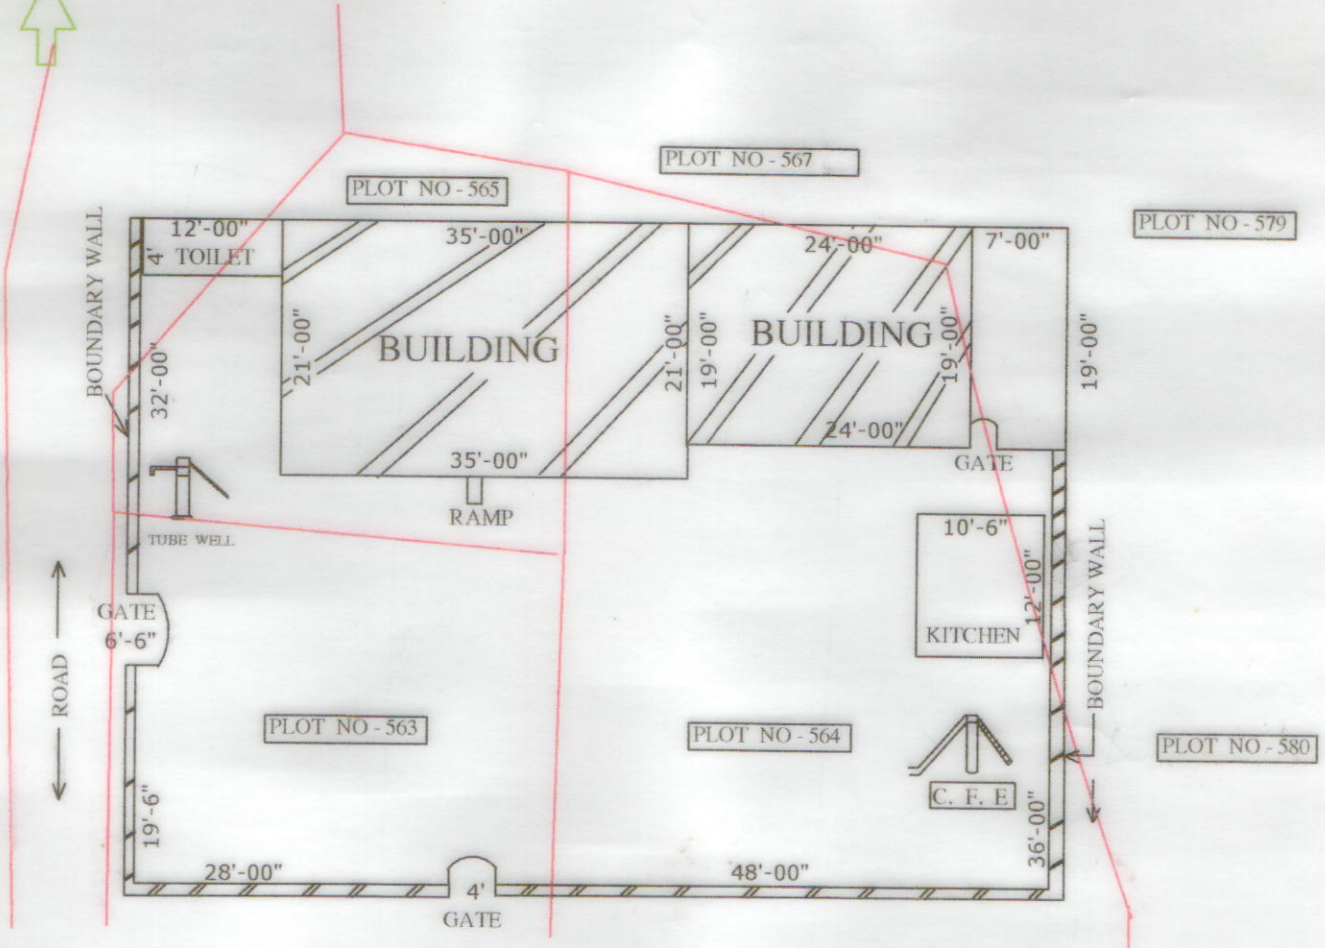

N

MOUJA - BAGDOWRA . J.L NO - 87. P.S - BOLPUR. DIST - BIRBHUM.

PLAY GROUND

SCHEDULE

SCHOOL NAME -	BAGDOWRA PRIMARY SCHOOL.
DISE CODE -	19080103601.
CIRCLE -	BOLPUR INTENSIVE.
BLOCK -	BOLPUR SRINIKETAN.
PANCHYAT -	KANKALITALA.
MOUJA -	BAGDOWRA.
J.L NO -	87.
PLOT NO -	563. 564. 565 .
KHATION NO -	101.
AREA OF LAND -	8413. Sq.ft.
USABLE AREA -	1365. Sq.ft.
FALLOW AREA -	7048 Sq.ft.

Rathin Pal
22.5.15
Mr. Rathin Pal

Teacher-in-Charge
Bagdowra Pry. School
Bagdowra, Birbhumi

SIG OF HEAD TEACHER
WITH SEAL

MADE BY

BABU MANDAL
(SURVEYOR)
W.B.S.C of V.E & T. SL NO- 06497
AT- BAGDOWRA. BIRBHUM
MOB- 9474612860

SCALE - 1"=16'-6"

Babu Mandal
20/5/2015

SIG OF SURVEYOR