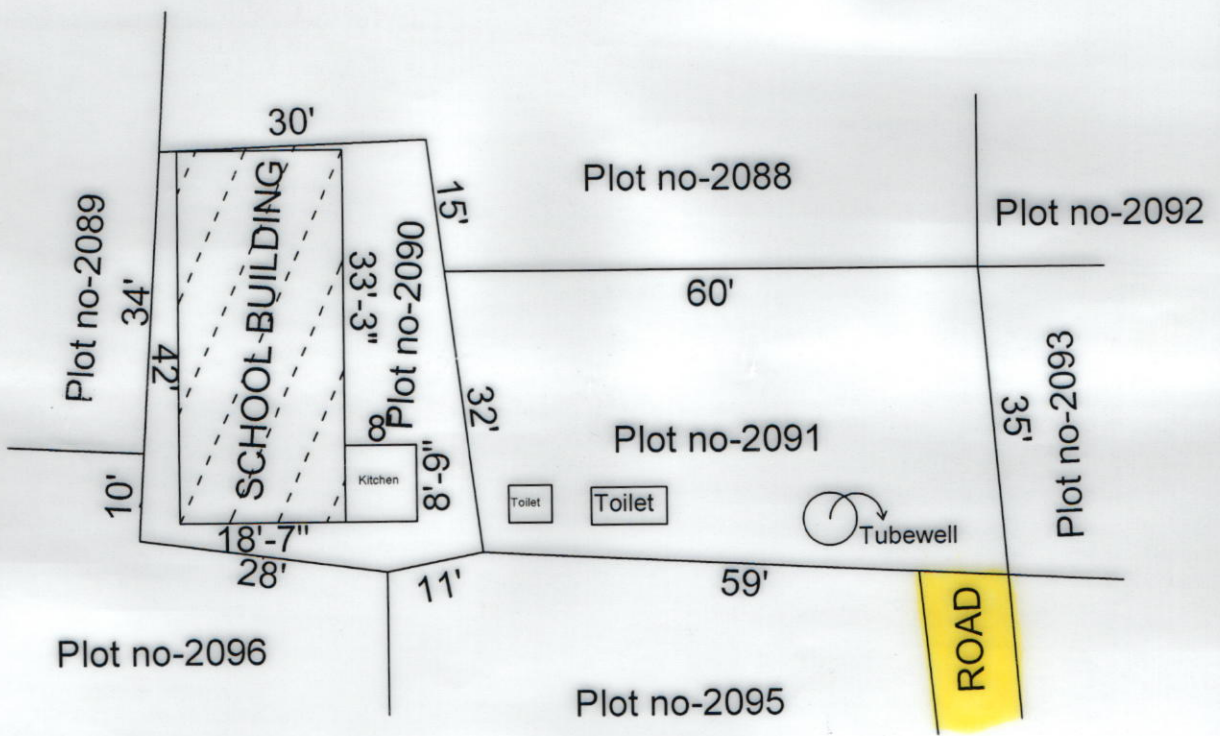

DIST- BIRBHUM, P.S-BOLPUR, MOUZA-BARADIHA, J.L NO-158

SCHEDULE

SCHOOL NAME-BARADIHA SANTAL PRY. SCHOOL,
DISE CODE-19080112605.
CIRLE- BOLPUR INTENSIVE.
BLOCK-BOLPUR-SRINIKETAN.
GRAM PANCHAYET-SINGHEE.
MOUZA-BARADIHA. J.L NO-158.
PLOT NO-2090,2091. KHATIAN NO-499/1,499/2.
TOTAL AREA OF LAND-08 DECIMAL.OR 3585 SQFT.
USEABLE AREA-904 SQFT
FALLOW AREA-2681 SQFT