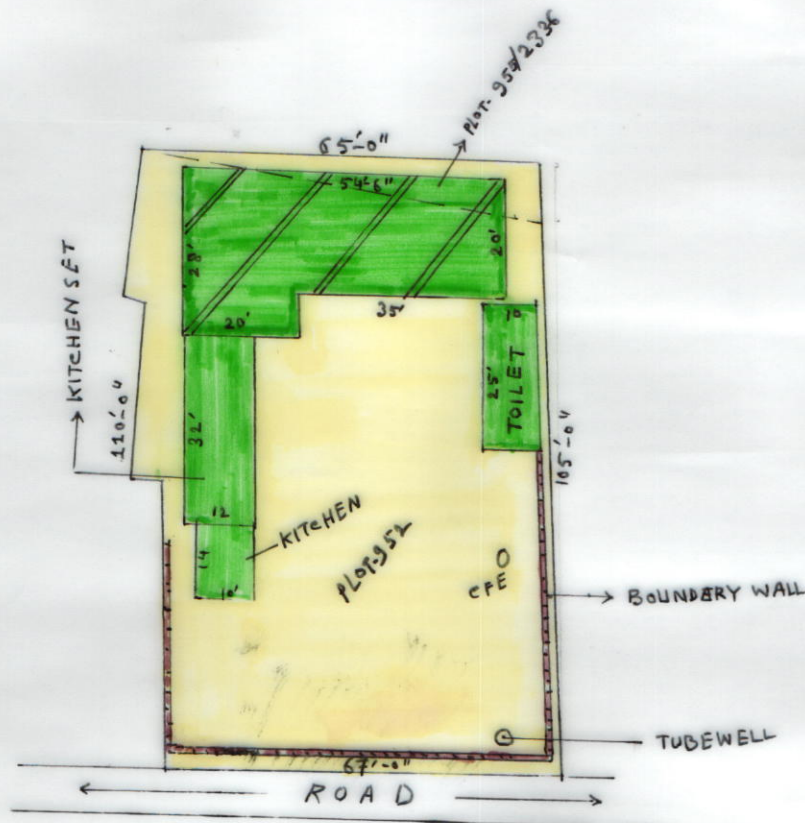

MOUZA :- BIRKICHA KEWDAHA PRY SCHOOL
P.S :- BOLPUR, DIST:- BIRBHUM
SCALE 66'-0" = 1"

N

-: SCHEDULE :-

SCHOOL NAME :- BIRKICHA KEWDAHA PRY SCHOOL
DISE CODE :- 19080103302
CIRCLE :- BOLPUR INTENSIVE
BLOCK :- BOLPUR SRINIKETAN
PANCHAYET :- SARPALEHANA ALBANDHA
MOUZA :- BIRKICHA
T.L NO :- 80
PLOT NO :- 952, 955/2336
KHATAN - 114, 141
AREA OF LAND :- 6534 SFT OR 0.15 ACER
USABLE AREA :- 2234 SFT
FALLOW AREA :- 4300 SFT