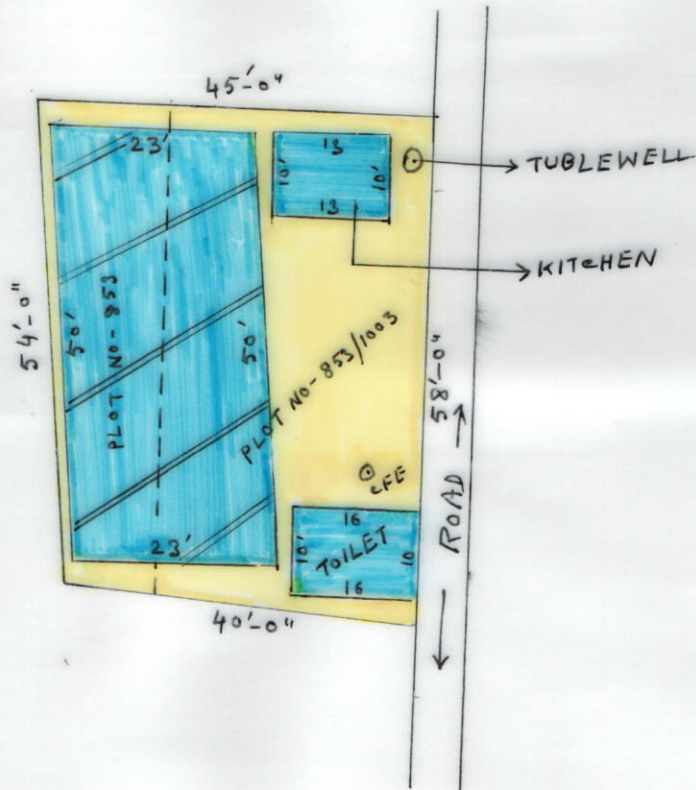

MOUZA :- DOMDOMA. J.L NO-27  
P.S- BOLPUR, DIST- BIRBHUM  
SCALE 22'-0" = 1"

SCHEDULE	
SCHOOL NAME :-	DOMDOMA PRY. SCHOOL.
DISE CODE :-	19080102903
CIRCLE :-	BOLPUR INTENSIVE
BLOCK :-	BOLPUR SRINIKETAN
PANCHAYET :-	SARPALEHANA ALBANDHA.
MOUZA :-	DOMDOMA
J.L NO :-	27
PLOT NO :-	853/1003, 853
KHATAN NO :-	13
AREA OF LAND :-	2380 SFT OR 0.0546 ACER
USABLE AREA :-	1440 SFT OR 0.033 ACER
FALLOW AREA :-	940 SFT OR 0.0215 ACER