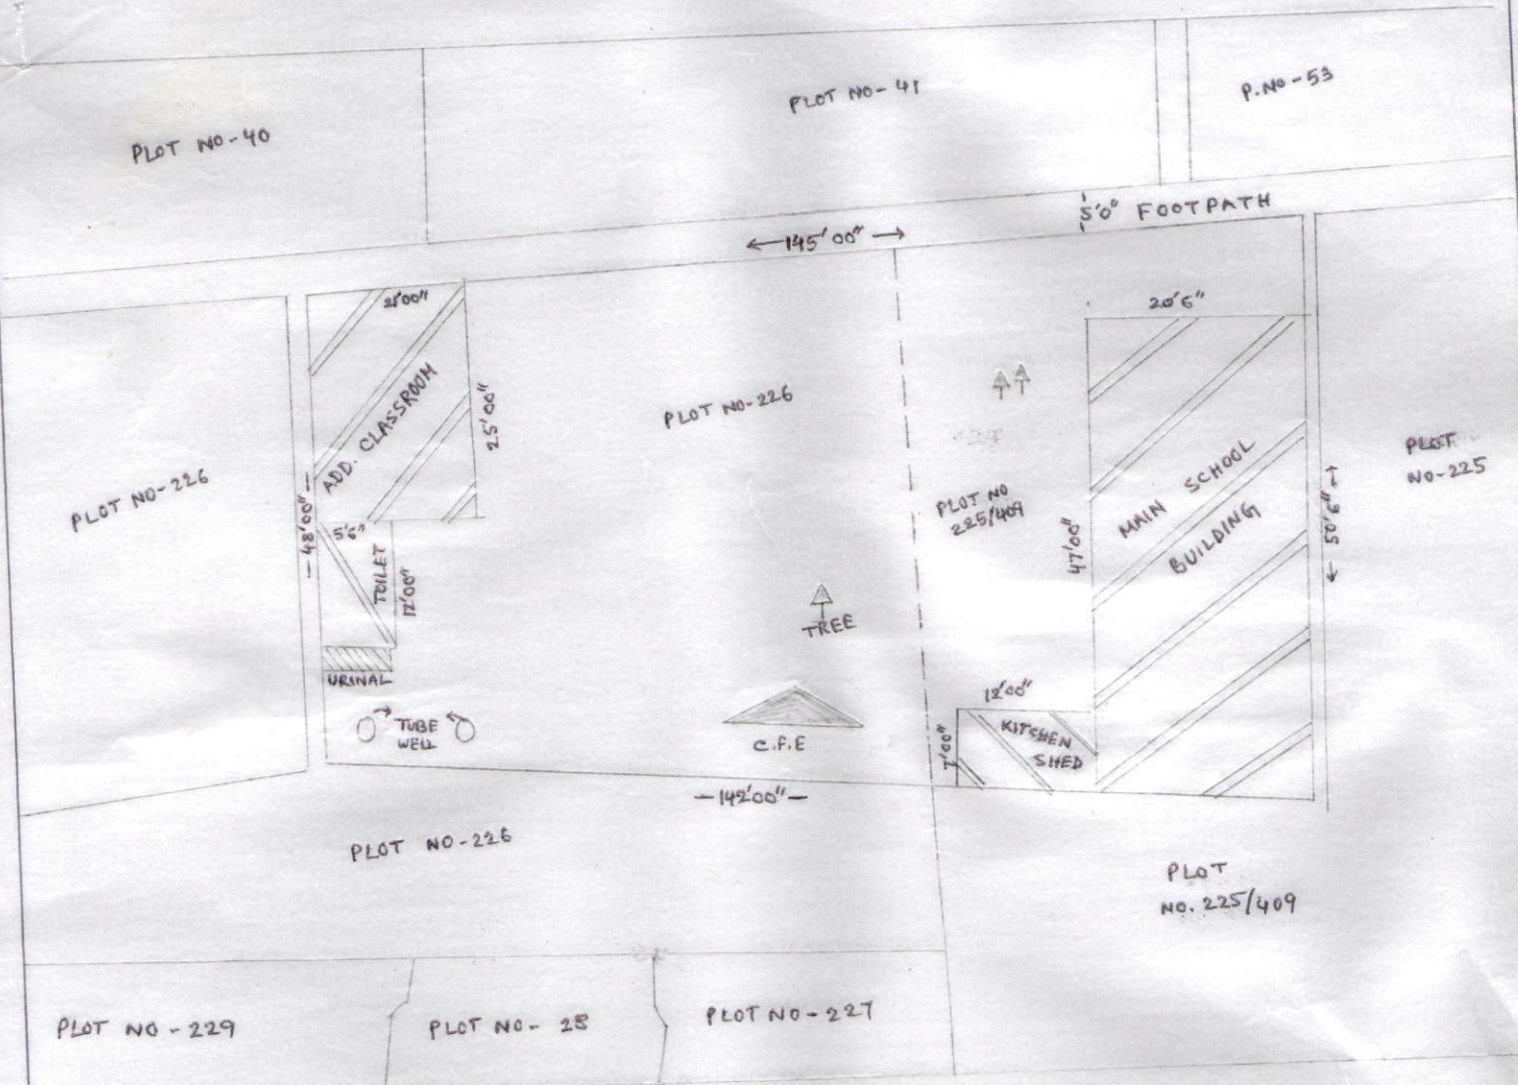

• DOMONPUR PRIMARY SCHOOL , • MOUZA : RAMKANTAPUR • J.L. NO - 139

• G.P - BAHIRI - PACHSOWA , • P.S : BOLPUR , BLOCK : BOLPUR - SRINIKETAN , • BIRBHUM

MODEL MAP

• SCHOOL NAME :- DOMONPUR PRIMARY SCHOOL	• PLOT NO - 225/409 , 226
• DISE CODE :- 19080110902	• TOTAL AREA OF LAND :- 8712.00 SQ. FT.
• CIRCLE NAME :- BOLPUR INTENSIVE CIRCLE	• USED AREA OF LAND :- 1775.00 SQ. FT.
• MOUZA :- RAMKANTAPUR	• VACANT AREA OF LAND :- 6937.00 SQ. FT.
• G.P :- BAHIRI - PACHSOWA	• KHATIAN NO - 148, 109
• BLOCK - BOLPUR - SRINIKETAN	• DISTANCE FROM MAIN ROAD - 105 mt.
• J.L. NO - 139	•