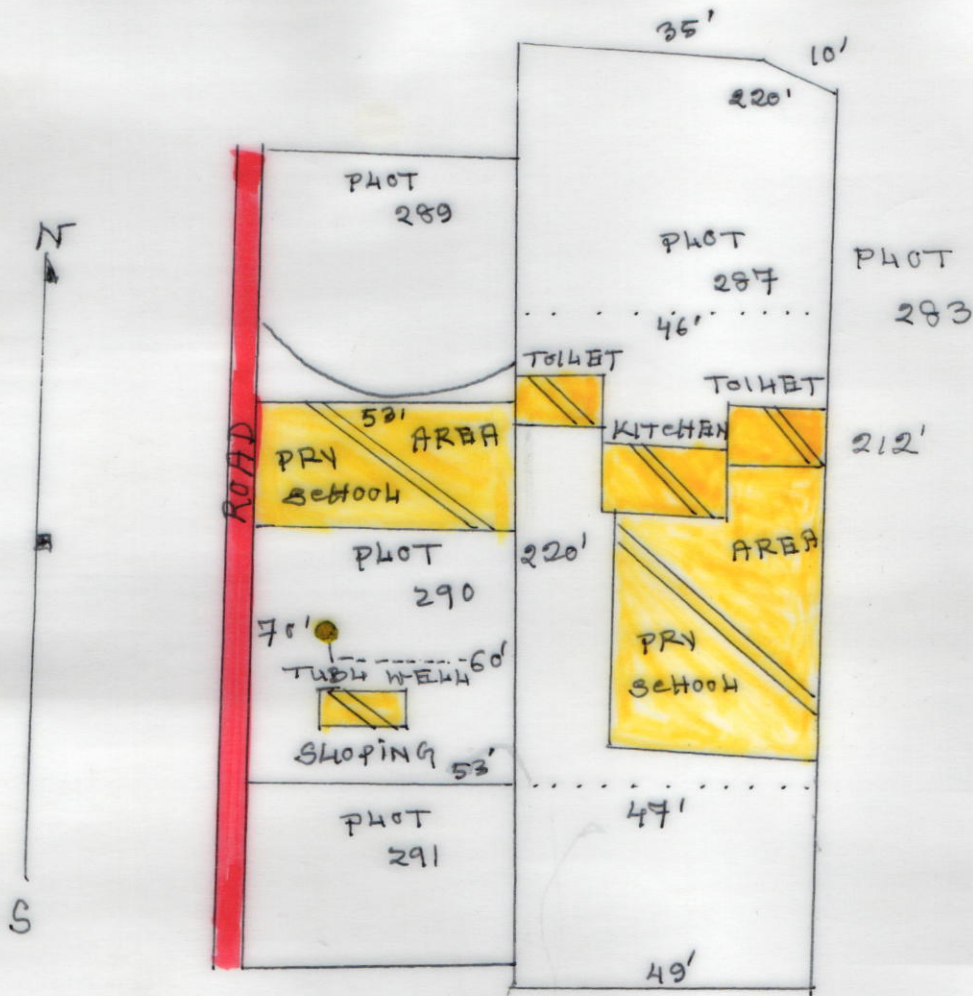

MOUZA DONAIPUR J.L. NO 72
P.S. BOLPUR, BIRBHUM

SCALE: 33'-0" = 1"

SCHEDULE

SCHOOL NAME	DONAIPUR PRY
DIST CODE	-19080104301
CIRCLE	BOLPUR INTENSIVE WEST
BLOCK	BOLPUR SRINIKETAN
PANCHAYAT	KANKALITARA
MOUZA	- DONAIPUR
J.L. NO	- 72
PHOT NO	290, 287
KHATION NO	- 128
AREA OF LAND	12629.5 - SBT
USABLE AREA	
FALLOW AREA	
AREA OF ANG	
AREA OF UPPER PRY	

MODEL
MAP

Pranab Kumar Kaibartya
SEAL & SIGNATURE
Donaipur Pry. School
30 Sitapur, Birbhum

SIGN OF AMIN
SURVEYOR
Pradip Pal
S.U.V. PRADIP PAL
G.O.V. R.S. NO. - 36681