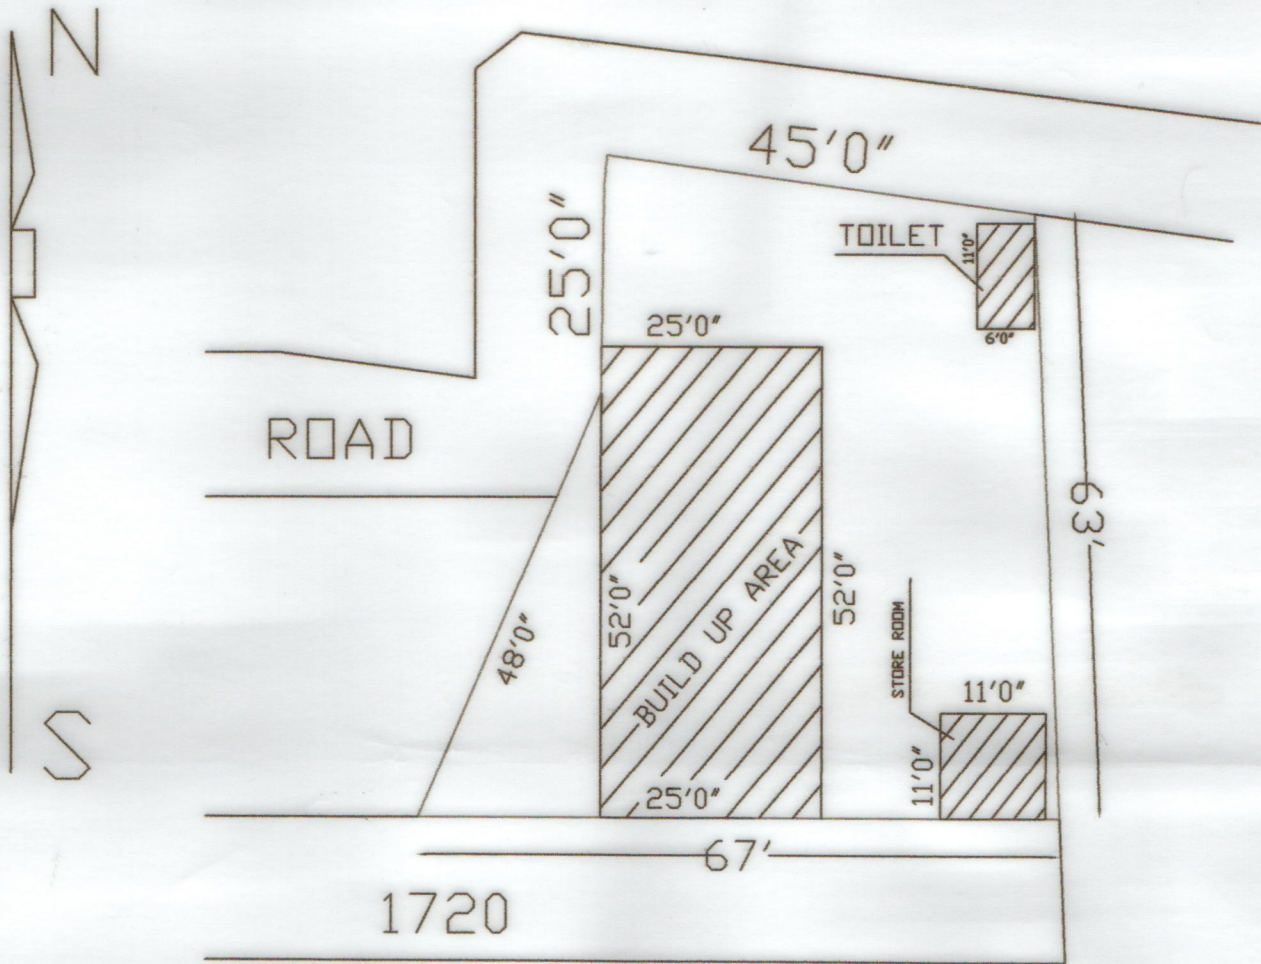

MOUZA- MADHYAKHARA, J. L. NO- 150, P.S. – BOLPUR, DIST. – BIRBHUM
SCALE 1"= 20'0"

Drawn by
Rajshankar Das
SURVEYOR- Rajshankar Das
Regd. No.- 010 OF 01-02
Govt. Reg. No.- S/68206/W.B.

SCHEDULE	
SCHOOL NAME :	GAJIDANGAL PRIMARY SCHOOL
DISE CODE :	19080111404
CIRCLE :	BOLPUR INTENSIVE CIRCLE
BLOCK :	BOLPUR – SRINIKETAN
PANCHAYET :	BAHIRI-PANCHSOWA
MOUZA :	MADHYA KHARA
J. L. NO :	150
PLOT NO :	771/1613
KHATIAN NO :	432
AREA OF LAND:	08 DECIMAL OR 3485 SQ.FT.
BUILD UP AREA:	1487 SQ.FT.
VACANT AREA:	1998 SQ.FT.