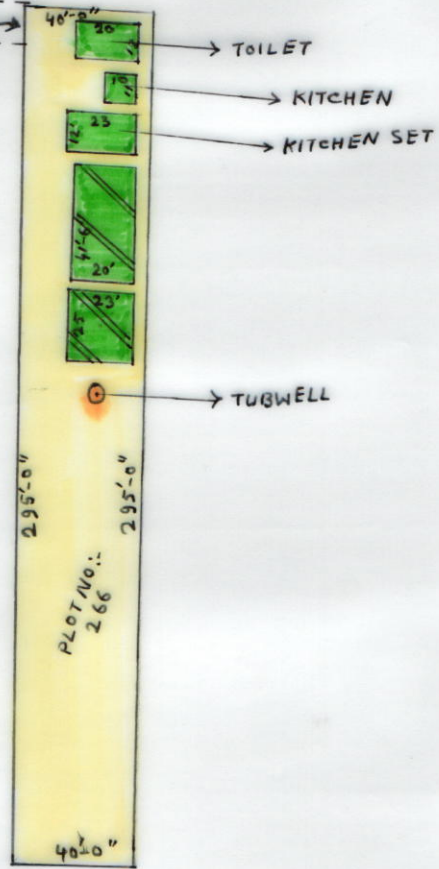

MOUZA :- GOBINDAPALA J.L No-25
 P.S - BOLPUR, DIST- BIRBHUM. ← ROAD →
 SCALE :- 66'0" = 1"

SCHEDULE.
SCHOOL NAME :- GOBINDAPALA PRY. SCHOOL
DISE CODE :- 19080103202
CIRCLE :- BOLPUR INTENSIVE
BLOCK :- BOLPUR SRINIKETAN
PANCHAYET :- SARPALEHANA ALBANDHA
MOUZA :- GOBINDAPALA
J.L NO :- 25
PLOT NO :- 266
KHATIAN :- 01
AREA OF LAND :- 11800 SFT OR 0.2708 ACRE
USABLE AREA :- 2031 SFT
FALLOW AREA :- 9769 SFT