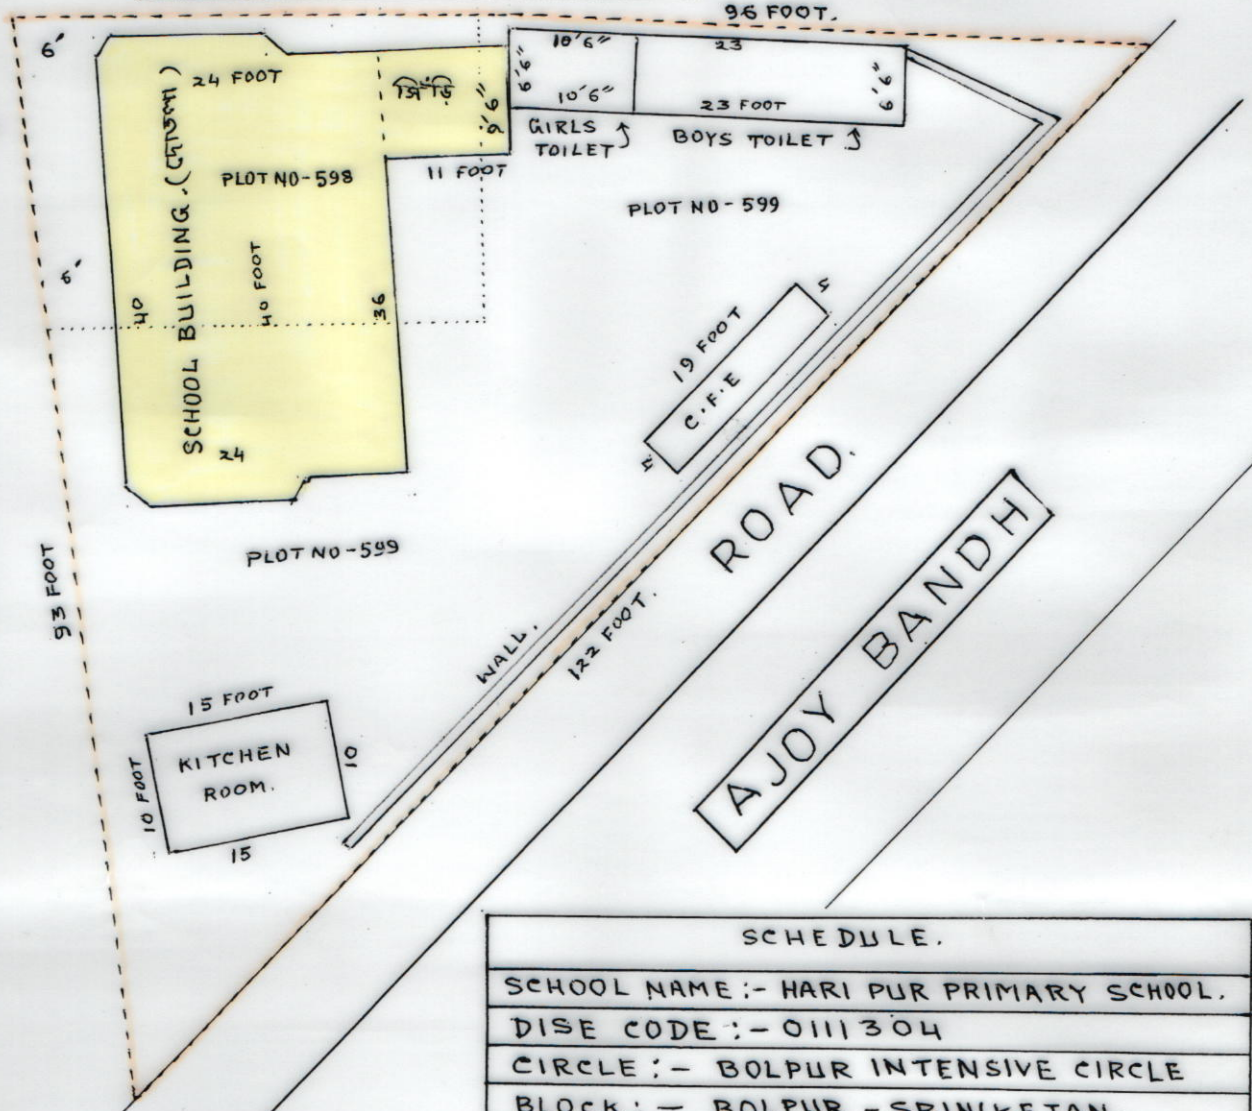

N.

MOUZA - HARI PUR. J.L.NO-146
P.S - BOLPUR. DIST - BIRBHUM.
SCALE - 320" = 1 MILE

PLOT NO - 598

SCHEDULE.	
SCHOOL NAME :-	HARI PUR PRIMARY SCHOOL.
DISE CODE :-	0111304
CIRCLE :-	BOLPUR INTENSIVE CIRCLE
BLOCK :-	BOLPUR - SRINIKETAN.
PANCHAYET :-	BAHIRI - PANCHSOWA.
MOUZA :-	HARI PUR. J.L.NO - 146
PLOT NO -	598, 599
AREA :-	2.5 SATAK (PART), 7.7 = 10.2 SATAK.
KHATIAN NO :-	

Napur Chatterjee

Head Teacher
Haripur Primary School

Surveyor,
Abdur Rahman Mondal.
17.5.2015

SURVEYOR & INSTRUCTOR
ABDUR RAHAMAN MONDAL
G.R. No. - S / 68206 / 0978
Vill-Pubar, P.O.- Panduk
Dist. Burdwan, PIN-713152