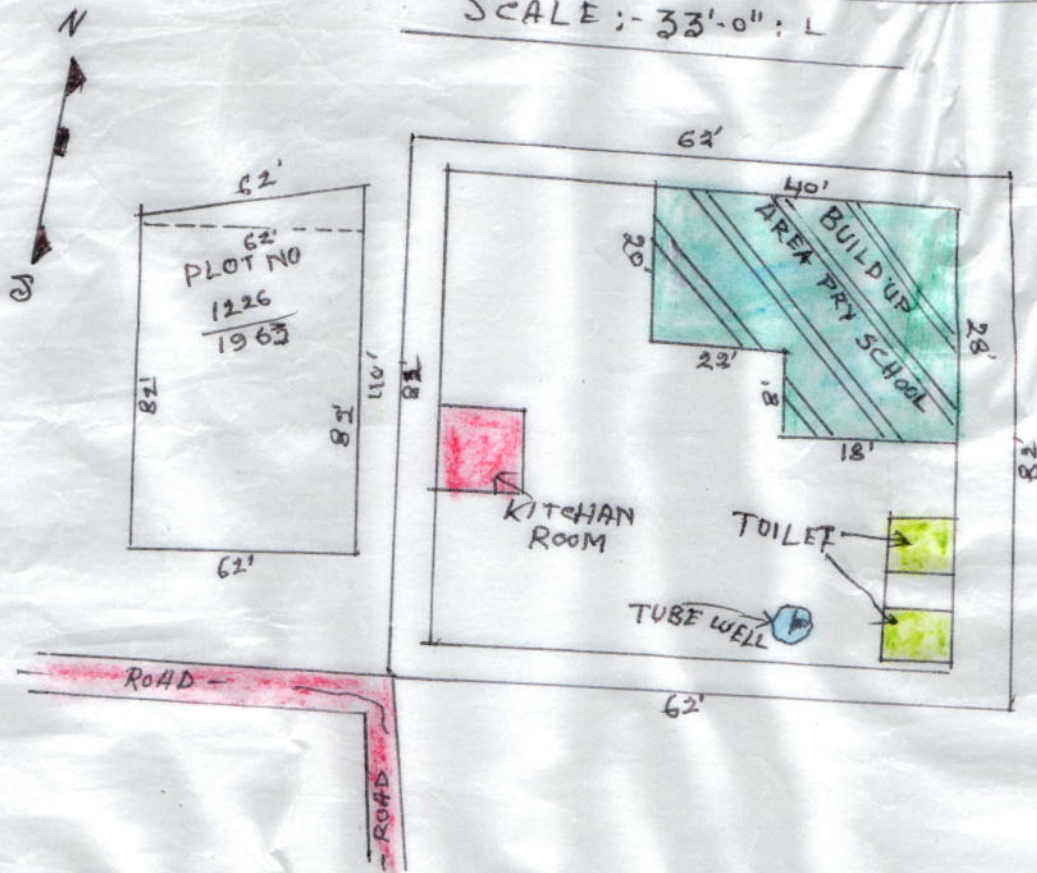

MOUJA - IKSHUDHARA J.L.N :- 160

P.S. :- BOLPUR ; D.T. :- BIRBHUM.

SCALE :- 33'-0" : 1

SCHEDULE

SCHOOL NAME :- IKSHUDHARA PRY SCHOOL

DISE CODE :- 19080 112 603

CIRCLE :- BOLPUR INTENSIVE CIRCLE

BLOCK :- BOLPUR SRINIKETAN

PANCHYAT :- SINGHEE G.P.

MOUJA :- IKSHUDHARA

J.L NO. :- 160

PLOT NO :- 1226 / 1963

KHATAN NO :- 622

AREA OF LAND :- 5084 S.F.T. = 0.11671 ACRE

USABLE AREA :- 1344 S.F.T. [PRY]

FALLOW AREA :- 3740 S.F.T