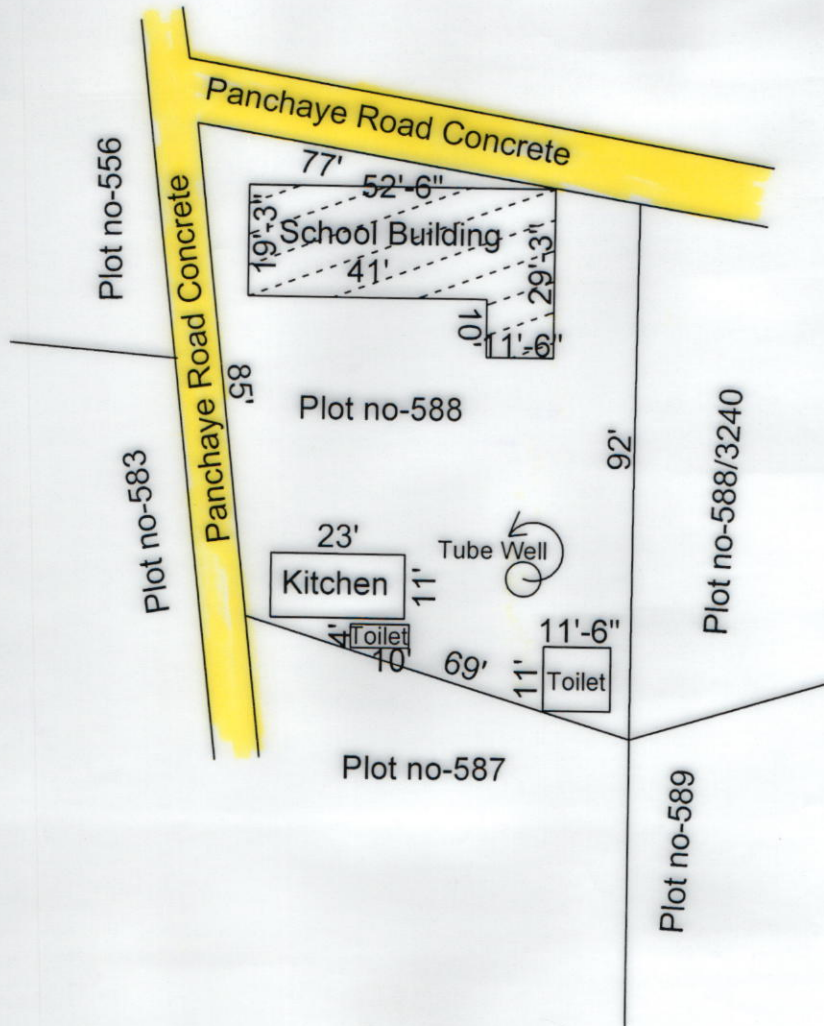

DIST- BIRBHUM, P.S-BOLPUR, MOUZA-ITANDA, J.L NO-155.

SCHEDULE

SCHOOL NAME - ITANDA PRY. SCHOOL
DISE CODE-19080111502.
CIRCLE-BOLPUR INTENSIVE.
BLOCK-BOLPUR-SRINIKETAN.
PANCHAYET-BAHIRI -PANCHSOWA.
MOUZA-ITANDA. J.L. NO-155.
PLOT NO-588.KHATIAN NO-742.
AREA OF LAND-6100 SQFT OR 14 DESII
USEABLE AREA-1544 SQFT.
FALLOW AREA-4556 SQFT.

Drawn by—
Sk. Lalman
SURVEYOR
No. No-1684707006/2008-09
BIRBHUM

Partha Mukherjee 28/05/2015
Teacher-in-Charge
Itanda Primary School
P.O.- Panchsowa, Dist.- Birbhura