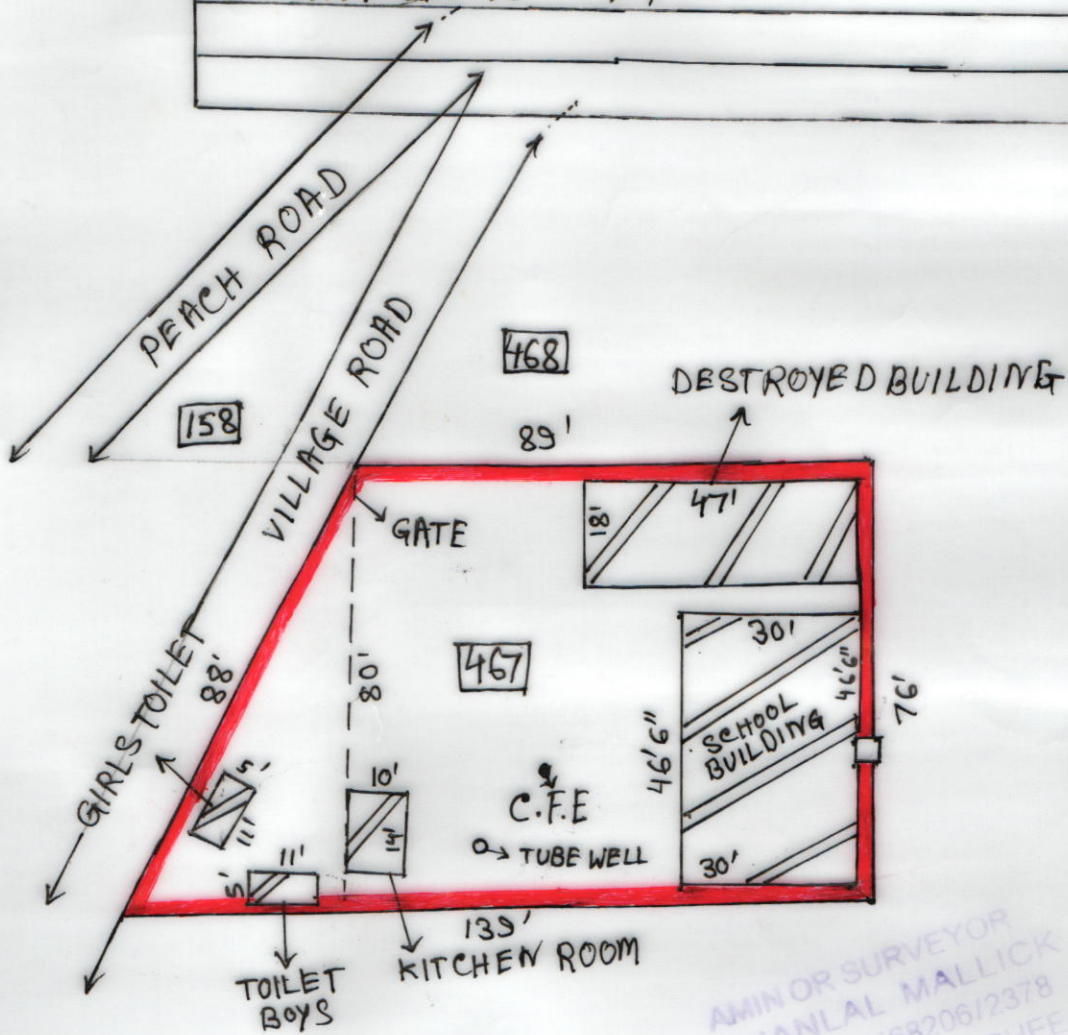

MOUZA - JAHANABAD	SCHOOL NAME - JAHANABAD PRIMARY SCHOOL
P.S. - BOLPUR	DISE CODE - 19080113302
DIST. - BIRBHUM	CIRCLE - BOLPUR INTENSIVE CIRCLE
J.L.No. - 169	BLOCK - BOLPUR SRINIKATAN
PLOT NO - 467 (R.S.)	PANCHAYAT - SINGHEE GRAM PANCHAYAT
AREA - 20.4 SATAK	MOUZA - JAHANABAD
OWNER - PRESIDENT JELA	J.L.NO. - 169
SCHOOL BOARD BIRBHUM	PLOT NO - 467 (R.S.)
Scale: - 160" = 1 MILE.	AREA OF LAND - 8892 S.F. = 20.4 SATAK
	BUILDING AREA - 5.7 SATAK
	VACANT LAND - 14.7 SATAK

N

AMIN OR SURVEYOR
 MOHANLAL MALLICK
 G. R. NO. - S/168206/2378
 VILL AND P.O. - SINGHEE
 DIST. - BIRBHUM, PIN - 731240

Drawn by
 Mohanlal Mallik