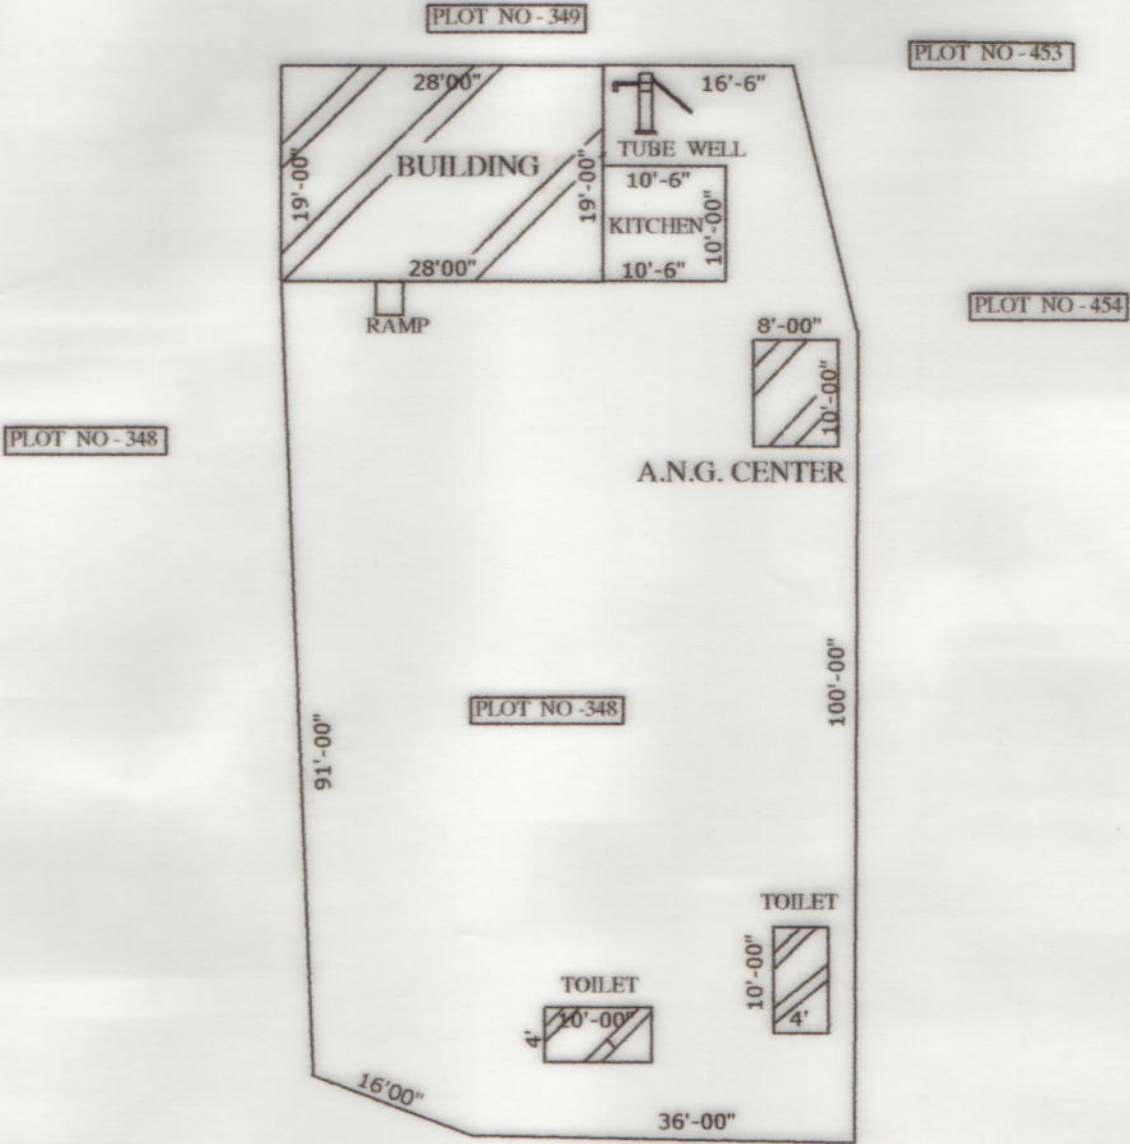

MOUJA - KESHRADIHI . J.L NO - 92. P.S - BOLPUR. DIST - BIRBHUM.

N

SCHEDULE

SCHOOL NAME -	KESHRADIHI PRIMARY SCHOOL.
DISE CODE -	19080103901.
CIRCLE -	BOLPUR INTENSIVE.
BLOCK -	BOLPUR SRINIKETAN.
PANCHYAT -	KANKALITALA.
MOUJA -	KESHRADIHI.
J.L NO -	92.
PLOT NO -	348. 349.
KHATION NO -	110. 111.
AREA OF LAND -	6183 Sq.ft.
USABLE AREA -	797 Sq.ft.
FALLOW AREA-	5386 Sq.ft.
A.N.G CENTER-	80 Sq.ft.

SCALE - 1"=16'-6"

Babu Mandal
22/5/2015
SIG OF SURVEYOR