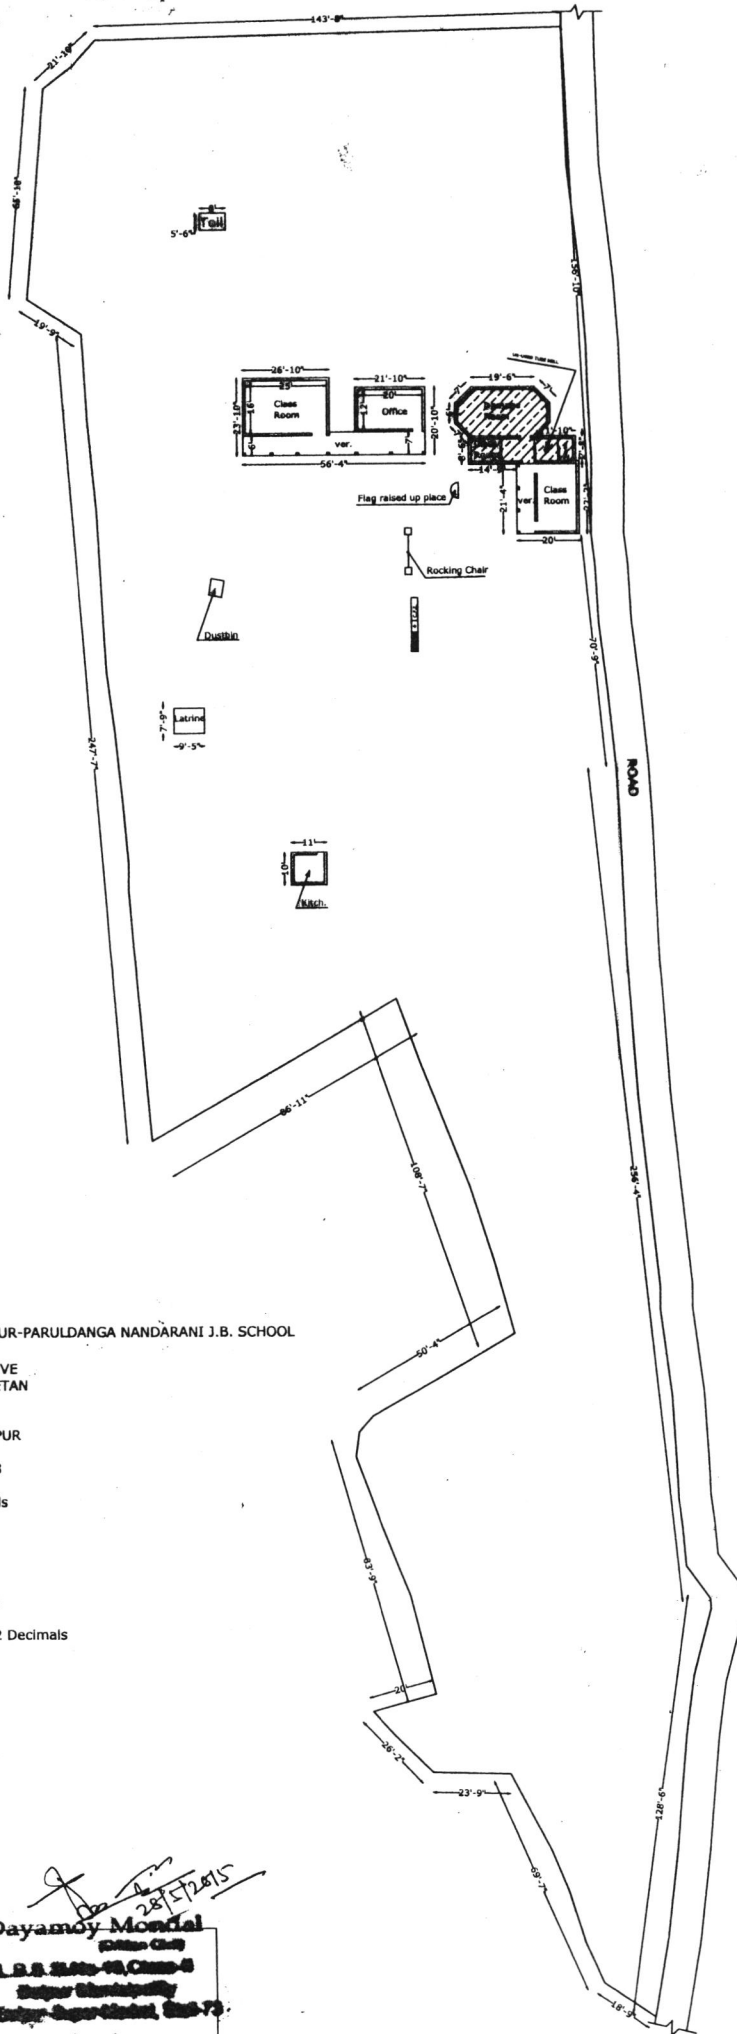

**SKETCH MAP OF
KHOSKADAMBAPUR PARULDANGA, NANDARANI J.B. SCHOOL**
P.O. & P.S.- BOLPUR, DIST.-BIRBHUM

SCHEDULE

SCHOOL NAME:- KHOSKADAMBAPUR-PARULDANGA NANDARANI J.B. SCHOOL
 DISE CODE :- 0104901
 CIRCLE :- BOLPUR INTENSIVE
 BLOCK :- BOLPUR SRINIKETAN
 PANCHAYAT :- KANKALITALA

1) MOUZA :-UTTARNARAYANPUR
 J.L. NO :-96
 PLOT NO :-1291, 1612/1783
 L.R. KHATIAN NO:-541
 AREA OF THE LAND:--156 Decimals

2) MOUZA:-KHASHKADAMBAPUR
 J.L. NO :-95
 PLOT NO :-337/3135
 L.R. KHATIAN NO:-425 Sq.ft.
 AREA OF THE LAND:--76 Decimals