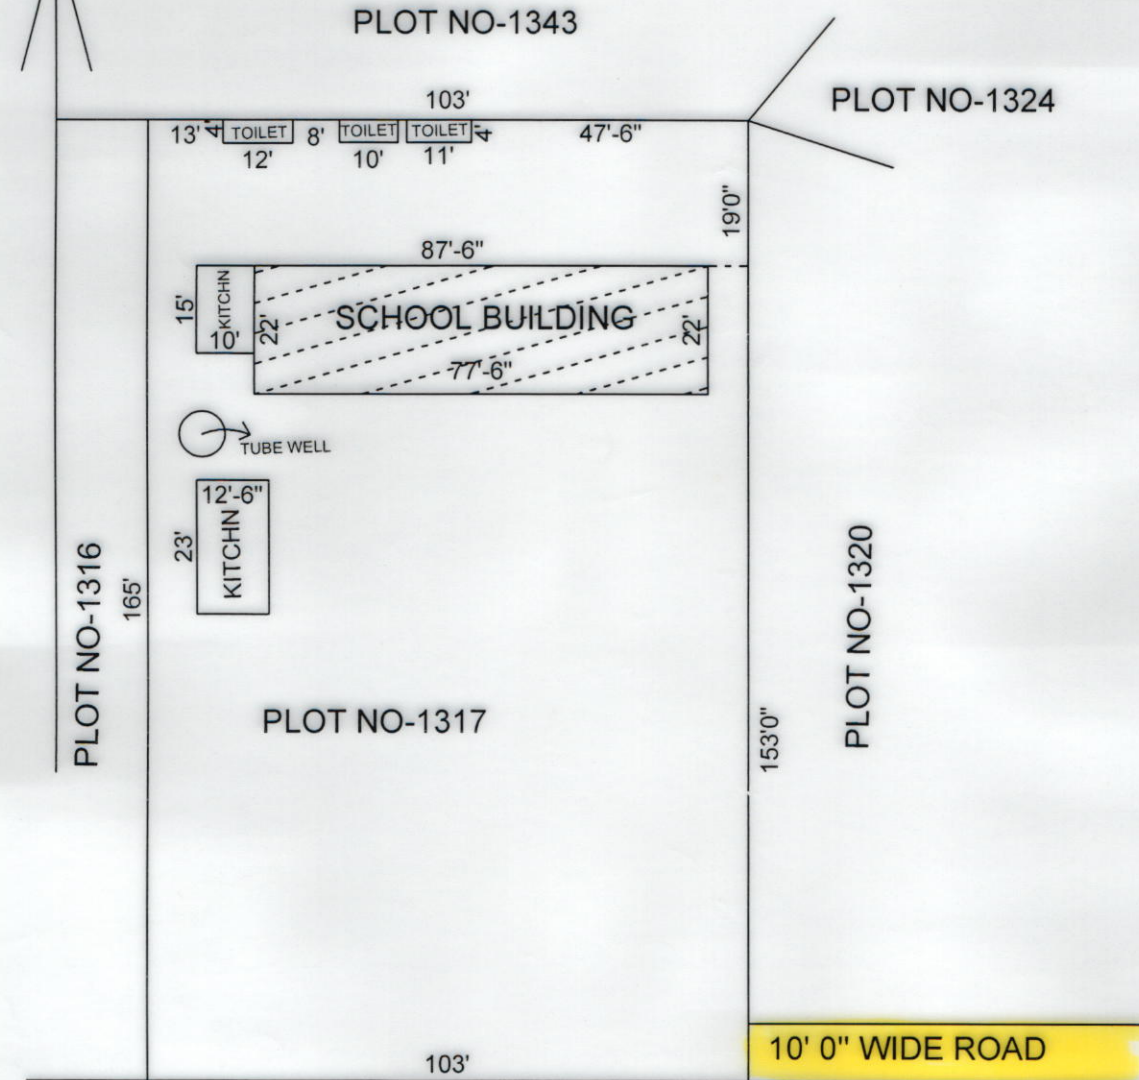

DIST-BIRBHUM, P.S.-BOLPUR, MOUZA-MADHYA KHARA J.L NO-150

PLOT NO-1318

SCHEDULE

SCHOOL NAME-MADHYA KHARA PRY. SCHOOL.
 DISE CODE-19080111403.
 CIRCLE-BOLPUR INTENSIVE.
 BLOCK-BOLPUR- SRINIKETAN.
 PANCHAYET-BAHIRI-PANCHSOWA.
 MOUZA-MADHYAKHARA.J.L NO-150.
 PLOT NO-1317. L.R KHATIAN NO-185,294.
 AREA OF LAND-41 DESIMAL, OR 17860 SQFT.
 USEABLE AREA-2275SQFT.
 FALLOW AREA-15585 SQFT

Surveyor
Sk. Lal Mahan
SURVEYOR
 Reg. No-1554707006/2007-08
 BIRBHUM

Paritosh Chatterjee
 Teacher-in-Charge
 Madhya Khara Pry. School
 Panchsowa, Birbhum