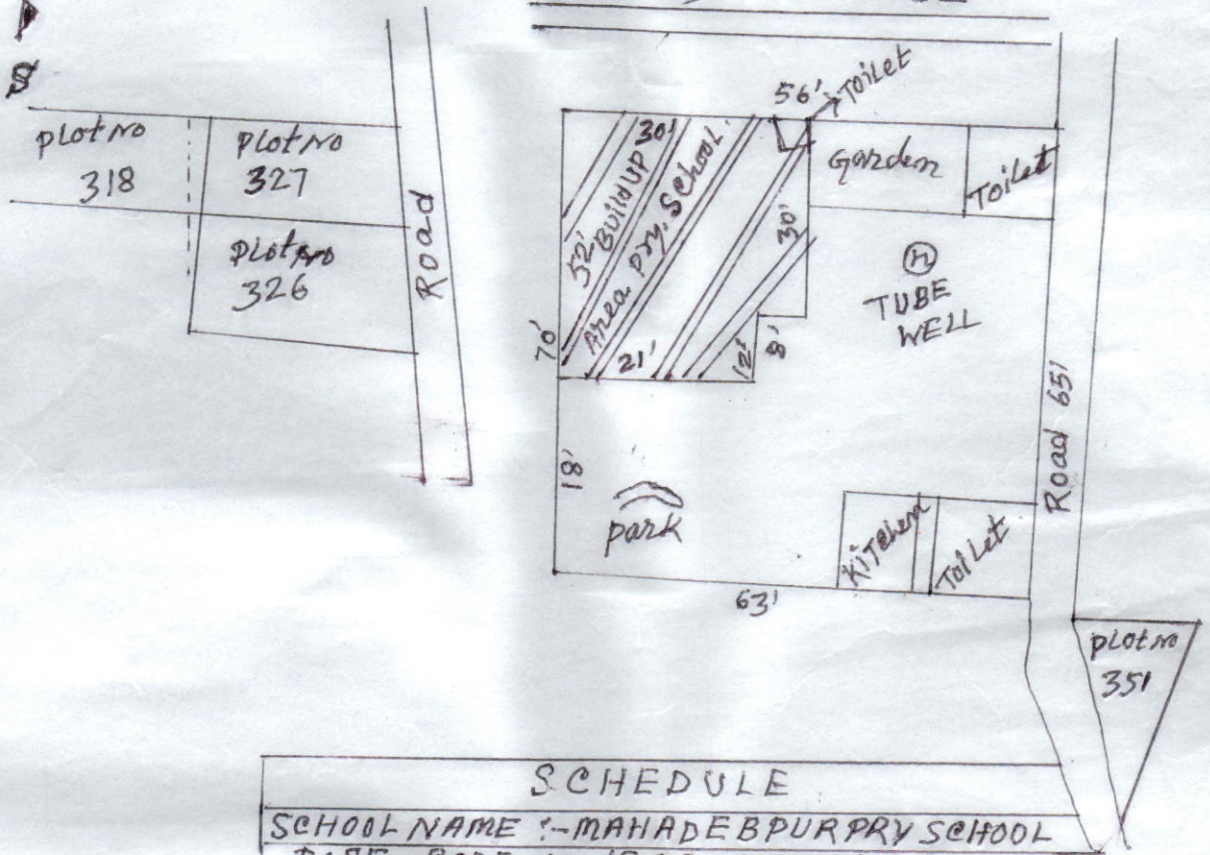

MOUZA:- MAHADEBPUR, J.L.No:- 157

P.S.:- BOLDPUR; DIST:- BIRBHUM.

SCALE:- 33' 0" = 1

SCHEDULE

SCHOOL NAME :- MAHADEBPUR PRY SCHOOL
 DISE CODE :- 19080112604
 CIRCLE :- BOLDPUR INTENSIVE
 BLOCK :- BOLDPUR SRINIKETAN
 PANCHAYAT :- SINGHEE GRAM PANCHAYAT
 MOUZA :- MAHADEBPUR
 J.L.No :- 157
 PLOT NO :- 326; 327; 351
 KHATIN No :- 268
 AREA OF LAND :- 8372 S.F.T.
 = 0.19219 ACRE
 USABLE AREA :- 1693 S.F.T.
 FALLOW AREA :- 6679 S.F.T.