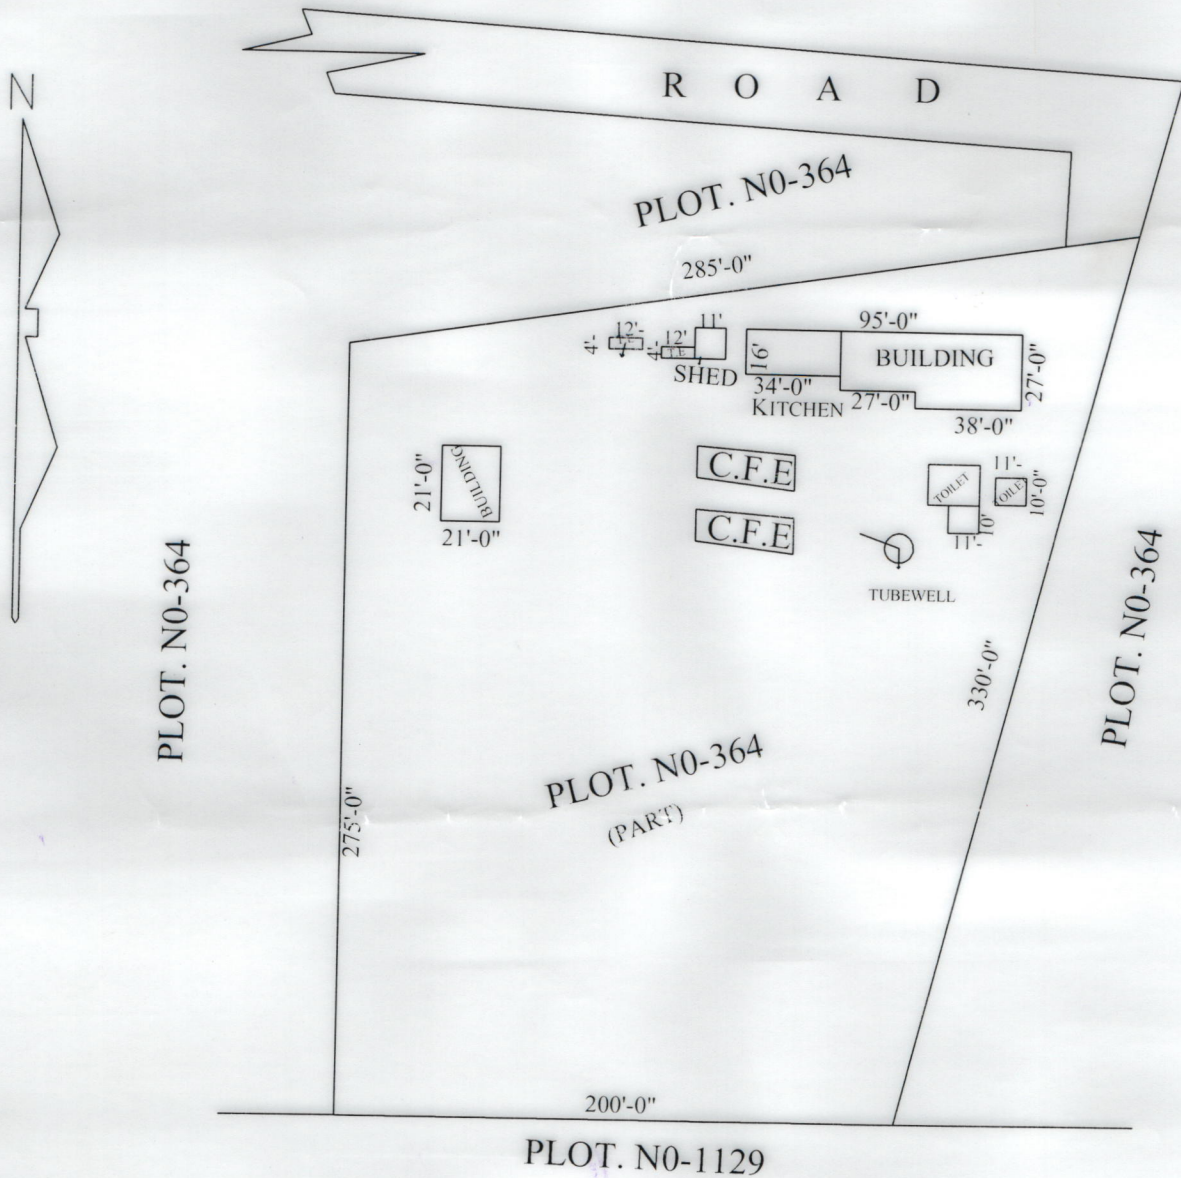

MOUZA-SANGR IMOHULA , J.L.NO-79, P.S-BOLPUR , DIST-BIRBHUM

SCHEDULE

SCHOOL NAME: MOHULA PART BASIC SCHOOL

DISE CODE :19080103602

CIRCLE: BOLPUR INTENSIV

BLOCK: BOLPUR SRINIKETAN

PANCHAYET: KANKALITALA

MOUZA: SANGRI MOHULA

J.L.NO: 79

PLOT NO: 346

L.R.KHATION NO:

AREA OF LAND: 73356 S.FT OR 34 DEC

USABLE AREA: 3557 S.FT

FLOWER AREA:300 S.FT

AREA OF UPPER PRY: 0000.00 S.FT

B. Saha
Teacher-in-Charge
Mohula P. B. School

DRAWN BY

D. Saha
DEBASISH SAHA
(AMIN SURVEYOR)
GOVT. REGD. NO : 2556507001(W.B)
SONAJHURI PALLI, SANTINIKETAN
M:9233246932