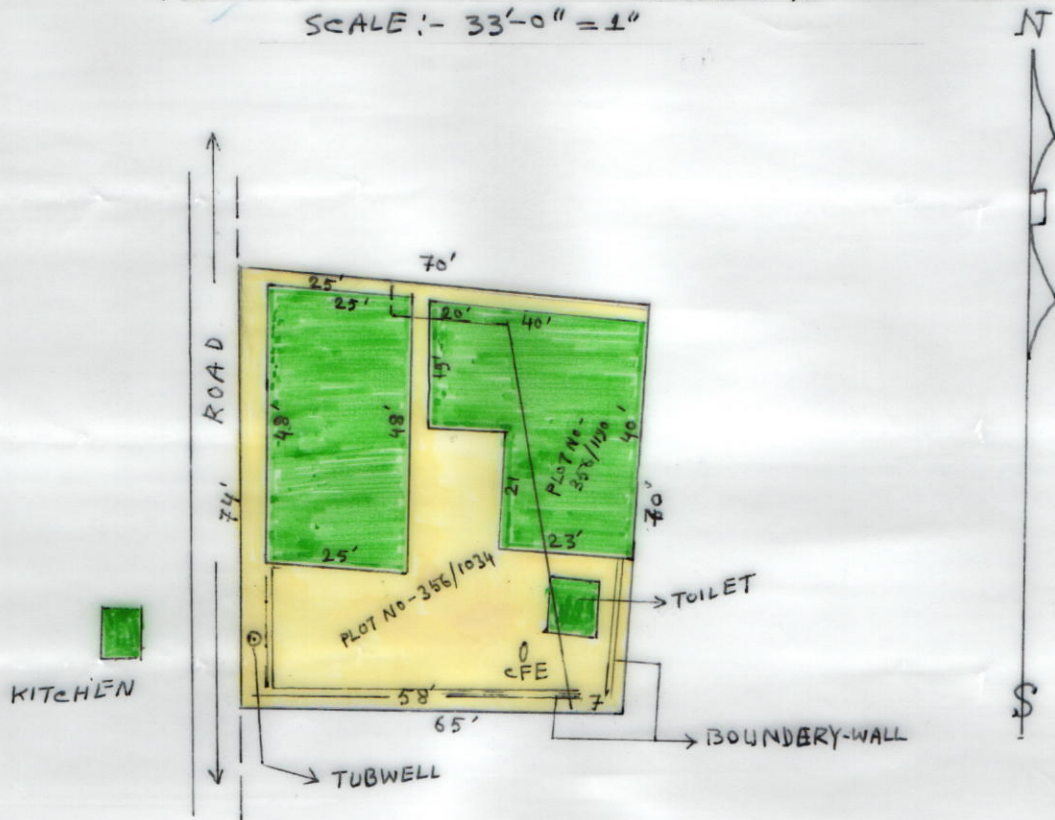

MOUZA :- MOHISDAL, J.L - 70
 P.S :- BOLPUR, DIST- BIRBHUM.
 SCALE :- 33'-0" = 1"

SCHEDULE
SCHOOL NAME :- MARSHALDAHAR PRY SCHOOL.
DISE CODE :- 19080103104
CIRCLE :- BOLPUR INTENSIVE
BLOCK :- BOLPUR SRINIKETAN
PANCHAYET :- SARPALAHANA ALBANDHA.
MOUZA :- MOHISDAL
J.L - 70
PLOT NO :- 356/1134, 356/1190
KHATIAN NO - 14
AREA OF LAND :- 4860 SFT OR 0.1115 ACRES
USABLE AREA :- 2513 SFT
FALLOW AREA :- 2347 SFT